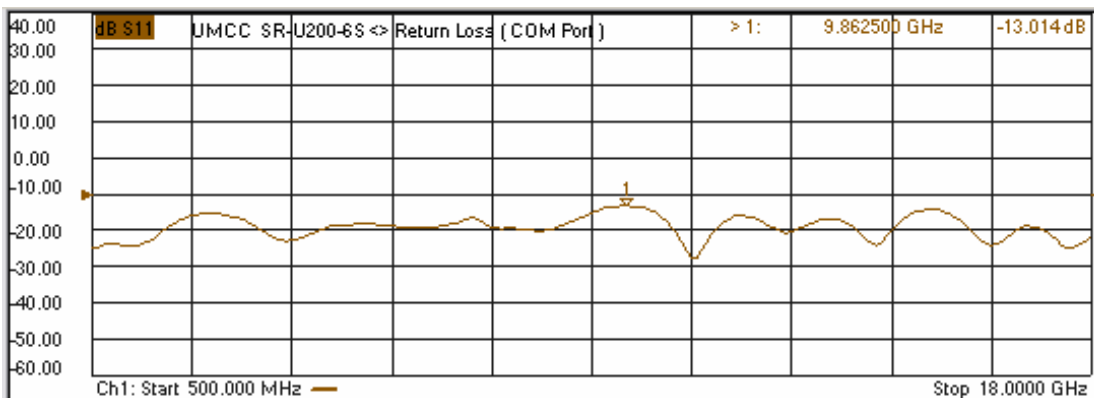

Model: SR-U200-6S

-Insertion Loss

-Return Loss

Model: SR-U200-6S

-Isolation

- Switching Response

ON time:	~ 90 ns
Rise time:	~ 30 ns
OFF time:	~ 110 ns
Fall time:	~ 50 ns