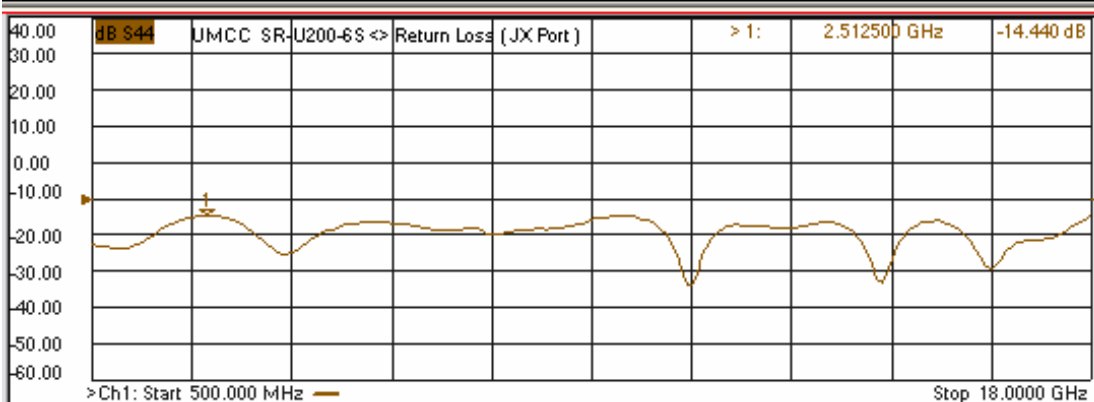

Model: SR-U200-6S

-Insertion Loss

-Return Loss

Model: SR-U200-6S

-Isolation

- Switching Response

ON time:	~ 90 ns
Rise time:	~ 30 ns
OFF time:	~ 110 ns
Fall time:	~ 50 ns