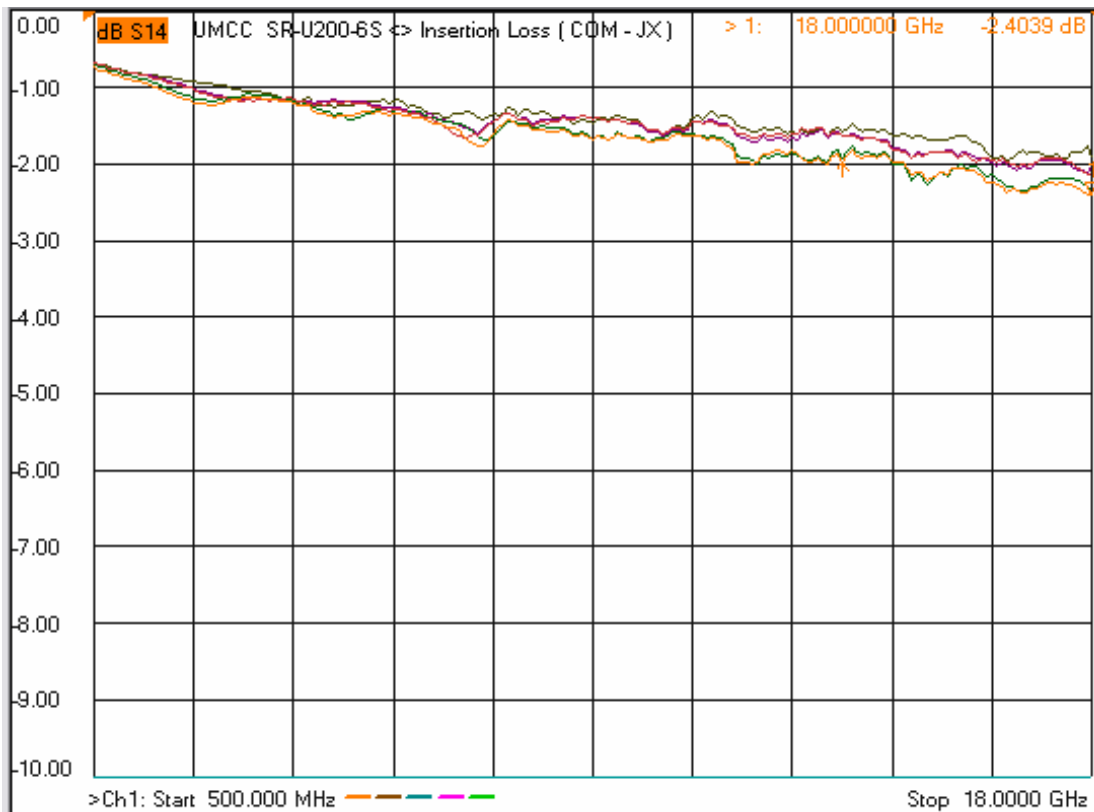

Model: SR-U200-6S

-Insertion Loss

-Return Loss

Model: SR-U200-6S

-Isolation

- Switching Response

ON time:	~ 90 ns
Rise time:	~ 30 ns
OFF time:	~ 110 ns
Fall time:	~ 50 ns