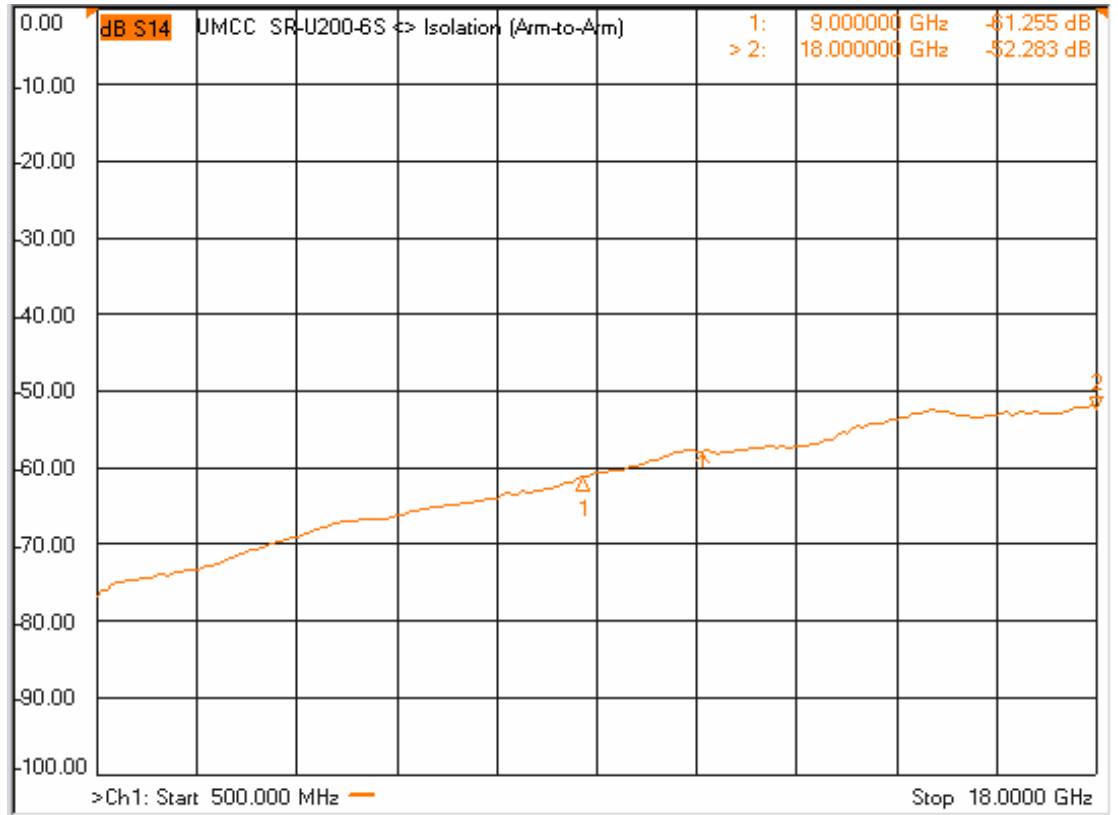

Model: SR-U200-6S

-Insertion Loss

-Return Loss

Model: SR-U200-6S

-Isolation

- Switching Response

ON time:	~ 90 ns
Rise time:	~ 30 ns
OFF time:	~ 110 ns
Fall time:	~ 50 ns