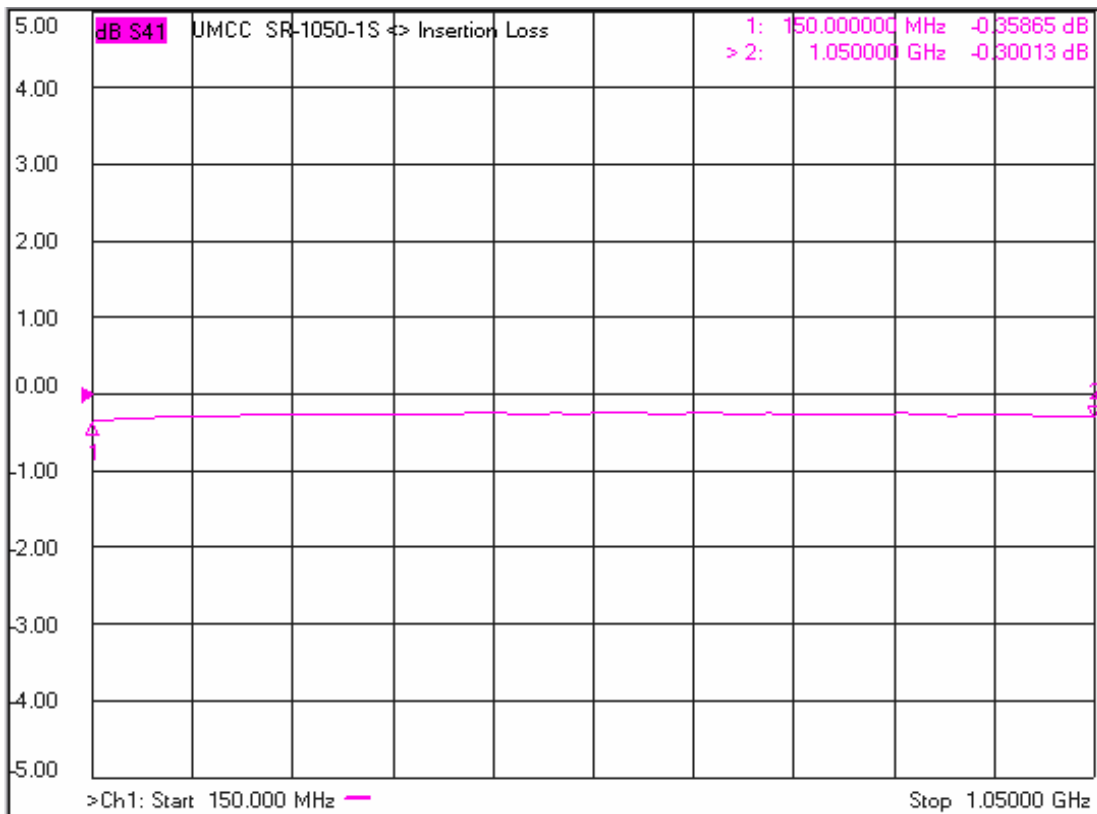

Model: SR-1050-1S

-Insertion Loss

-Return Loss