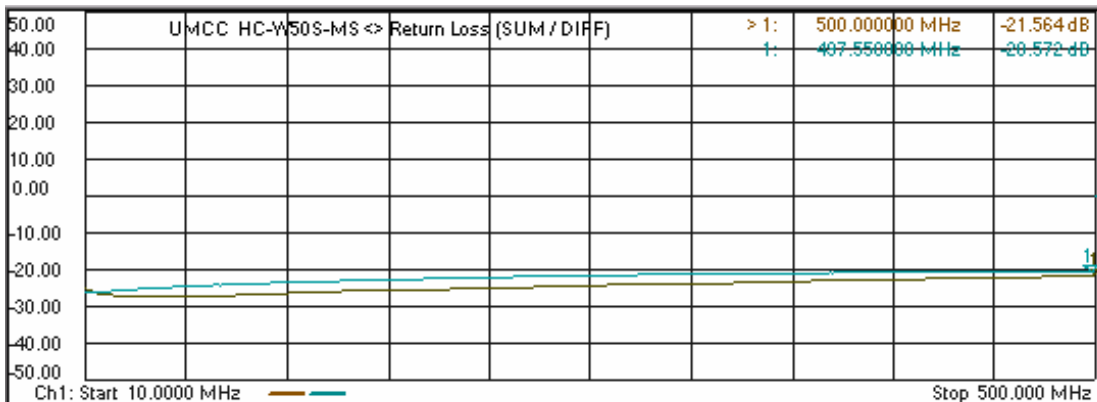

Model: HC-W50S-MS

- Coupling
SUM port
to 0°/180° Ports

- Coupling
DIFF port
to 0°/180° Ports

Model: HC-W50S-MS

- Return Loss
SUM & DIFF Ports

- Return Loss
0°/180° Ports

- Isolation
SUM / DIFF Ports

- Isolation
0°/180° Ports

Model: HC-W50S-MS

- Differential Phase Response

SUM port
to 0°/180° Ports

- Differential Phase Response

DIFF port
to 0°/180° Ports