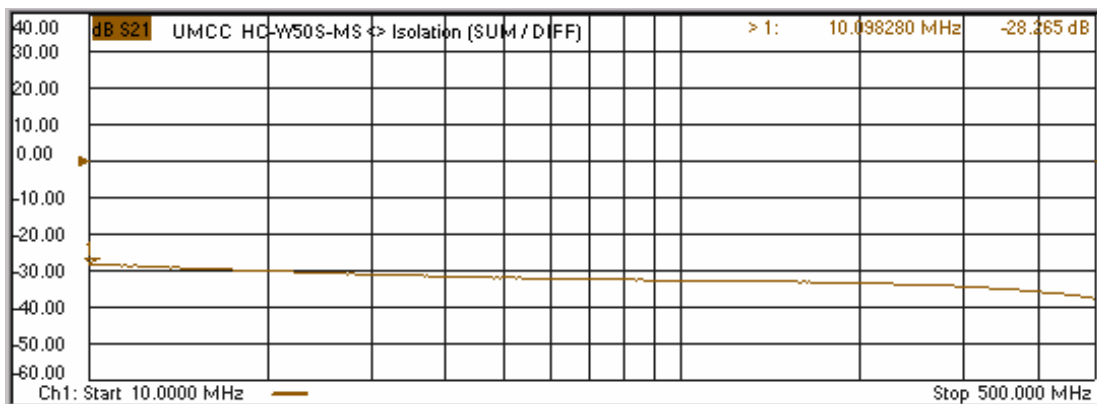

Model: HC-W50S-MS

- Coupling
SUM port
to 0°/180° Ports

- Coupling
DIFF port
to 0°/180° Ports

Model: HC-W50S-MS

- Return Loss
SUM & DIFF Ports

- Return Loss
0°/180° Ports

- Isolation
SUM / DIFF Ports

- Isolation
0°/180° Ports

Model: HC-W50S-MS

- Differential Phase Response

SUM port
to 0°/180° Ports

- Differential Phase Response

DIFF port
to 0°/180° Ports