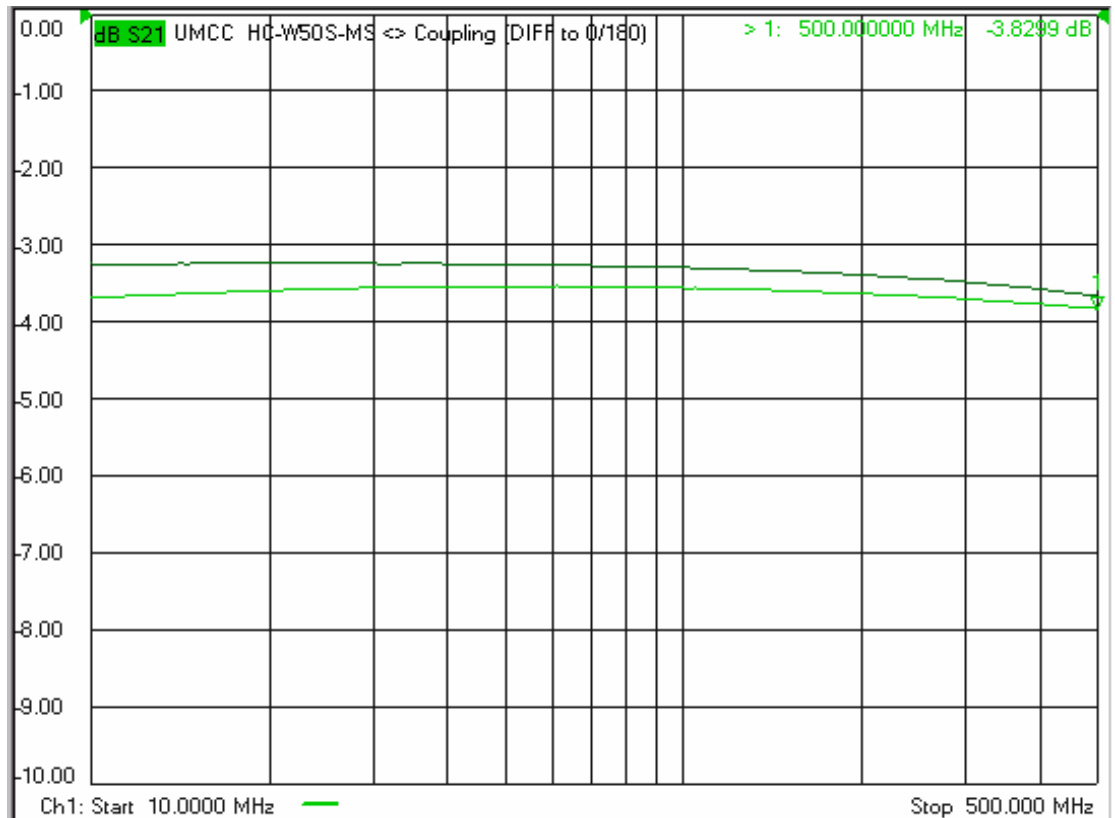

Model: HC-W50S-MS

- Coupling
SUM port
to 0°/180° Ports

- Coupling
DIFF port
to 0°/180° Ports

Model: HC-W50S-MS

- Return Loss
SUM & DIFF Ports

- Return Loss
0°/180° Ports

- Isolation
SUM / DIFF Ports

- Isolation
0°/180° Ports

Model: HC-W50S-MS

- Differential Phase Response

SUM port
to 0°/180° Ports

- Differential Phase Response

DIFF port
to 0°/180° Ports