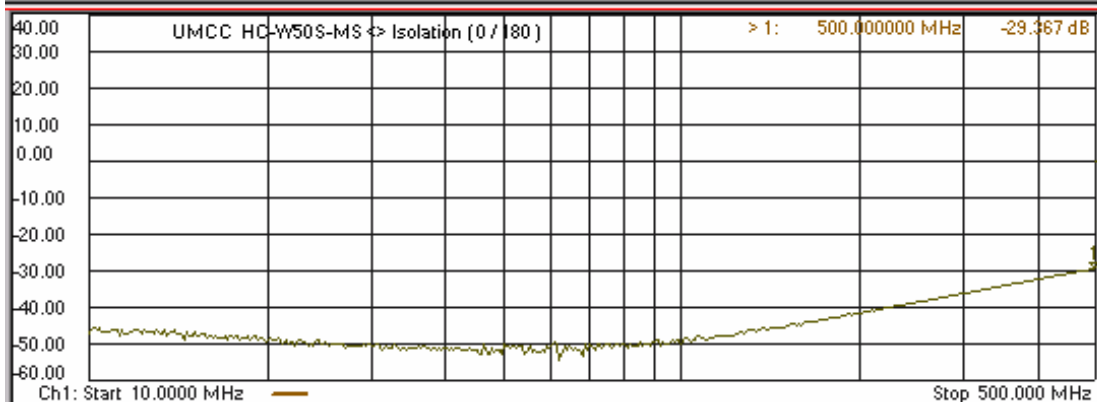

Model: HC-W50S-MS

- Coupling
SUM port
to 0°/180° Ports

- Coupling
DIFF port
to 0°/180° Ports

Model: HC-W50S-MS

- Return Loss
SUM & DIFF Ports

- Return Loss
0°/180° Ports

- Isolation
SUM / DIFF Ports

- Isolation
0°/180° Ports

Model: HC-W50S-MS

- Differential Phase Response

SUM port
to 0°/180° Ports

- Differential Phase Response

DIFF port
to 0°/180° Ports