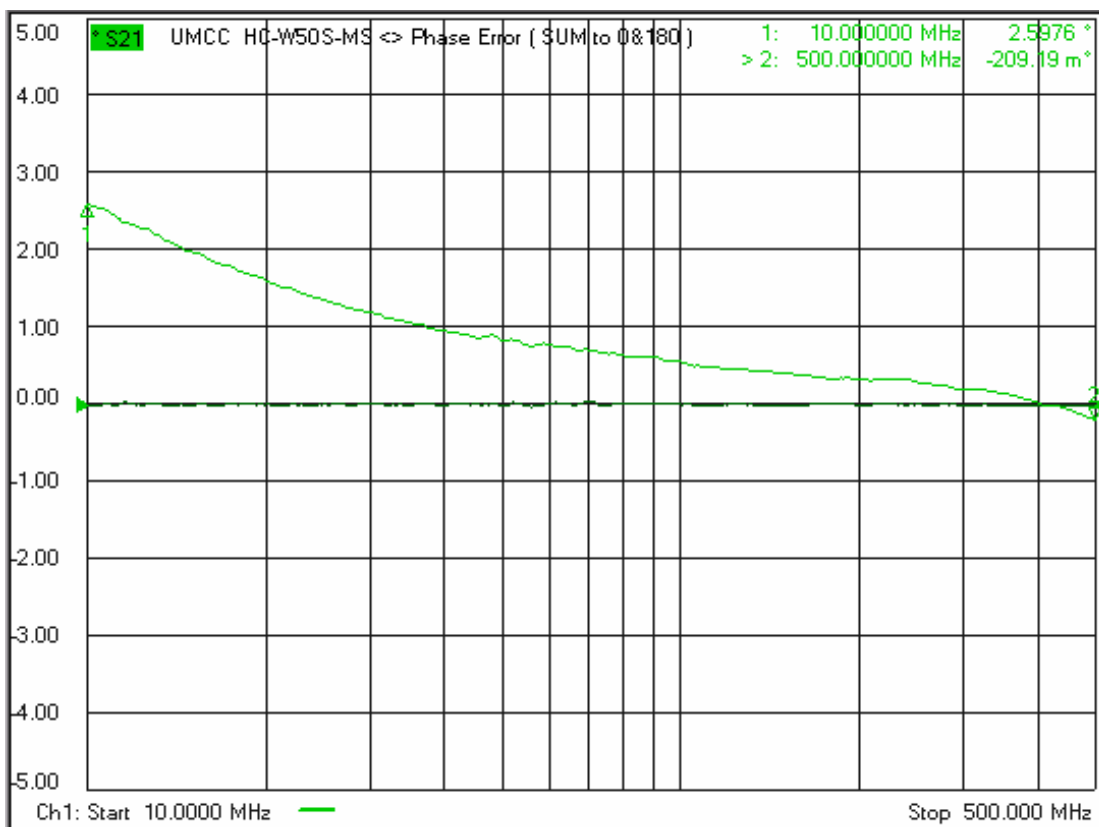

Model: HC-W50S-MS

- Coupling
SUM port
to 0°/180° Ports

- Coupling
DIFF port
to 0°/180° Ports

Model: HC-W50S-MS

- Return Loss
SUM & DIFF Ports

- Return Loss
0°/180° Ports

- Isolation
SUM / DIFF Ports

- Isolation
0°/180° Ports

Model: HC-W50S-MS

- Differential Phase Response

SUM port
to 0°/180° Ports

- Differential Phase Response

DIFF port
to 0°/180° Ports