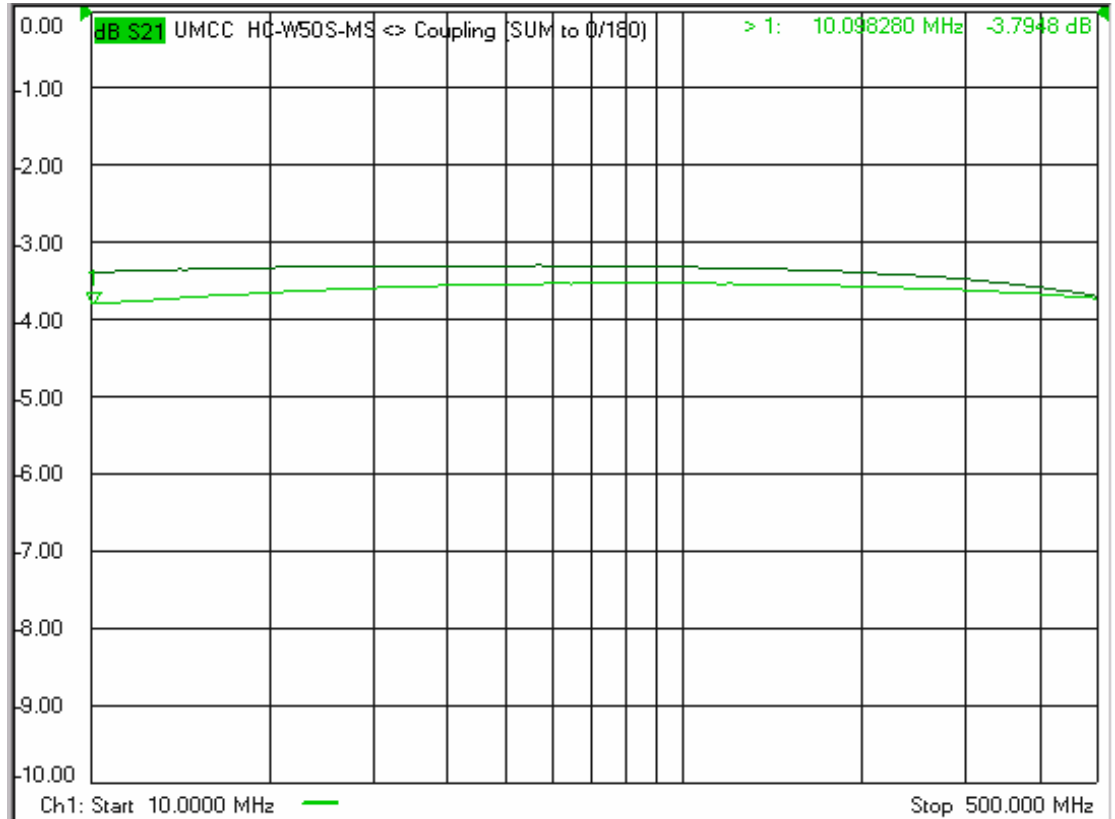

Model: HC-W50S-MS

- Coupling
SUM port
to 0°/180° Ports

- Coupling
DIFF port
to 0°/180° Ports

Model: HC-W50S-MS

- Return Loss
SUM & DIFF Ports

- Return Loss
0°/180° Ports

- Isolation
SUM / DIFF Ports

- Isolation
0°/180° Ports

Model: HC-W50S-MS

- Differential Phase Response

SUM port
to 0°/180° Ports

- Differential Phase Response

DIFF port
to 0°/180° Ports