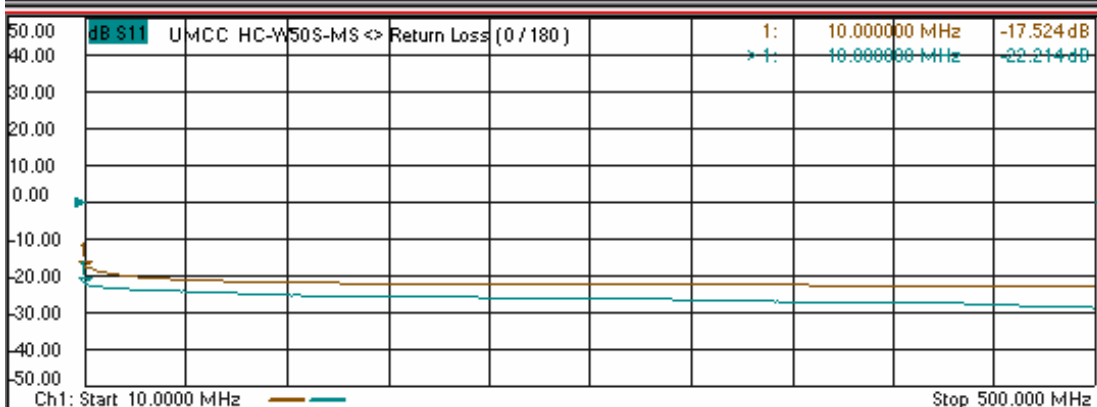

Model: HC-W50S-MS

- Coupling
SUM port
to 0°/180° Ports

- Coupling
DIFF port
to 0°/180° Ports

Model: HC-W50S-MS

- Return Loss
SUM & DIFF Ports

- Return Loss
0°/180° Ports

- Isolation
SUM / DIFF Ports

- Isolation
0°/180° Ports

Model: HC-W50S-MS

- Differential Phase Response

SUM port
to 0°/180° Ports

- Differential Phase Response

DIFF port
to 0°/180° Ports