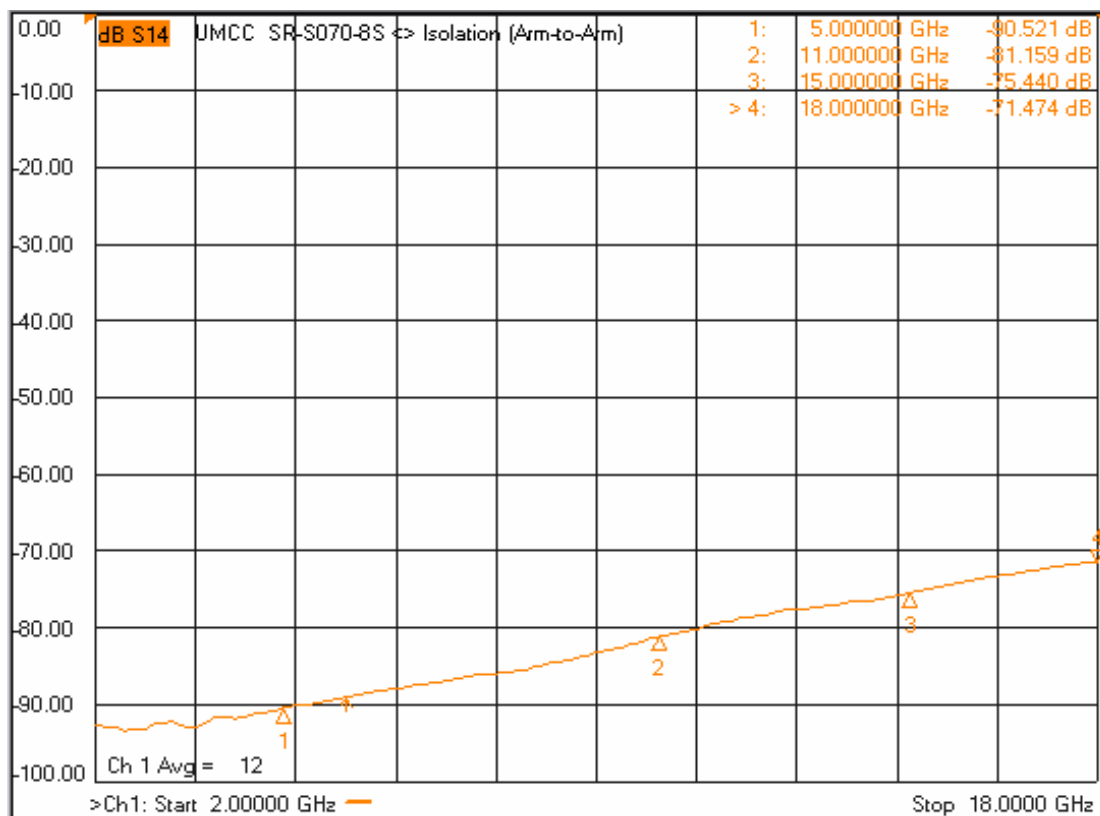

Model: SR-S070-8S

-Insertion Loss

-Return Loss

Model: SR-S070-8S

-Isolation

- Switching Response

ON time:	~ 75 ns
Rise time:	~ 35 ns
OFF time:	~ 40 ns
Fall time:	~ 20 ns