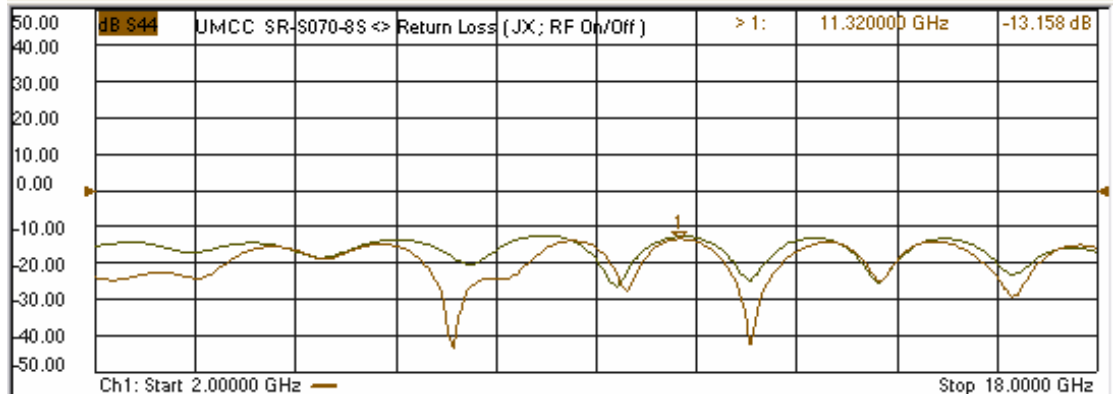

Model: SR-S070-8S

-Insertion Loss

-Return Loss

Model: SR-S070-8S

-Isolation

- Switching Response

ON time:	~ 75 ns
Rise time:	~ 35 ns
OFF time:	~ 40 ns
Fall time:	~ 20 ns