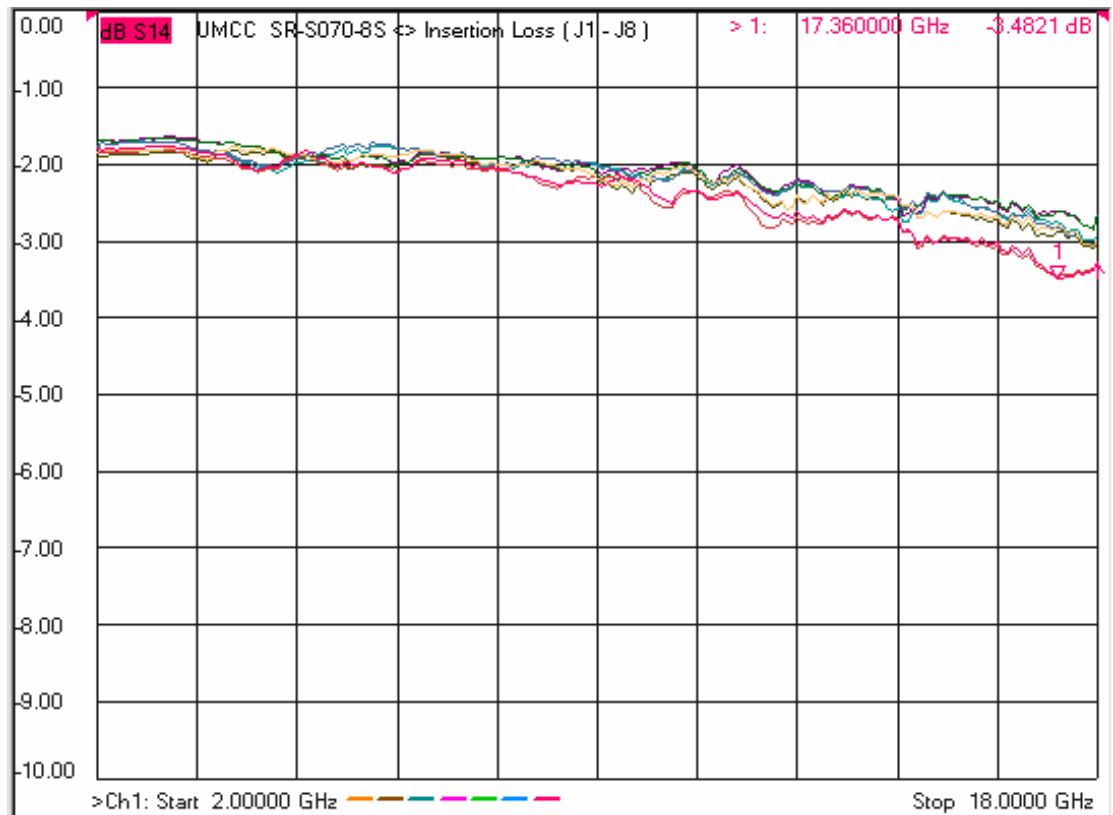

Model: SR-S070-8S

-Insertion Loss

-Return Loss

Model: SR-S070-8S

-Isolation

- Switching Response

ON time:	~ 75 ns
Rise time:	~ 35 ns
OFF time:	~ 40 ns
Fall time:	~ 20 ns