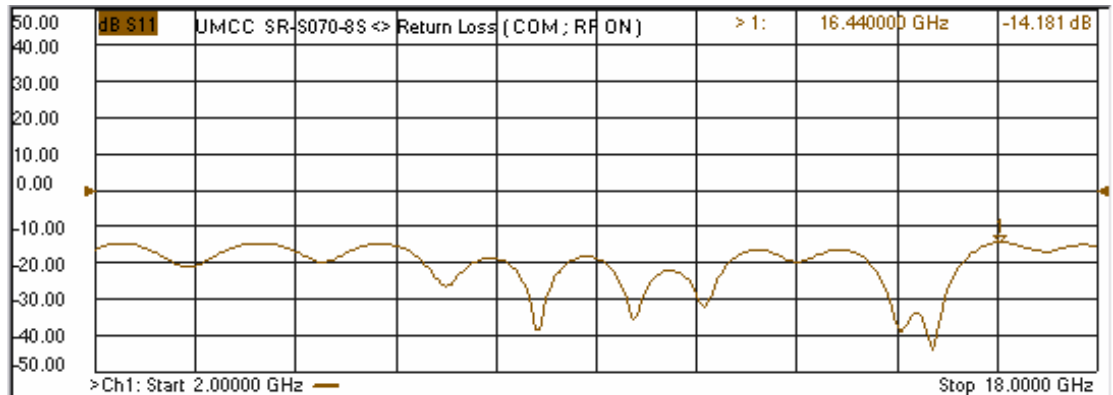

Model: SR-S070-8S

-Insertion Loss

-Return Loss

Model: SR-S070-8S

-Isolation

- Switching Response

ON time:	~ 75 ns
Rise time:	~ 35 ns
OFF time:	~ 40 ns
Fall time:	~ 20 ns