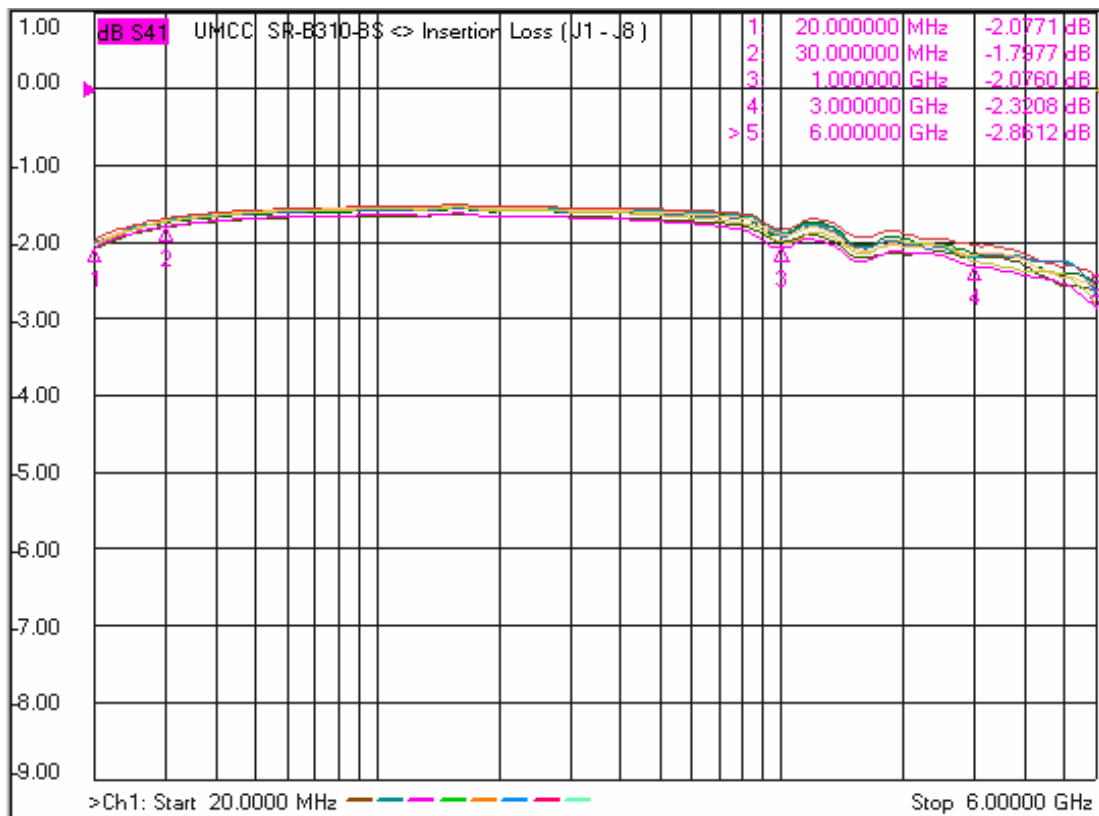

Model: SR-B310-8S

-Insertion Loss

-Return Loss

Model: SR-B310-8S

-Isolation