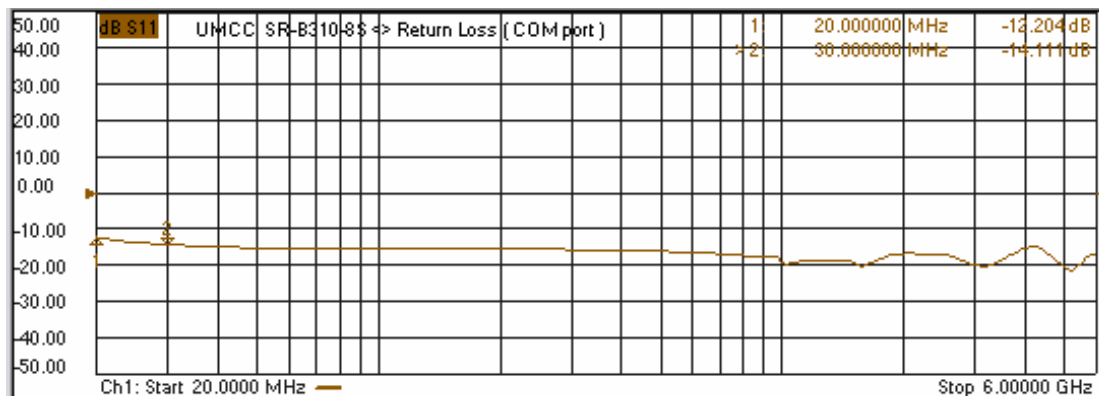

Model: SR-B310-8S

-Insertion Loss

-Return Loss

Model: SR-B310-8S

-Isolation