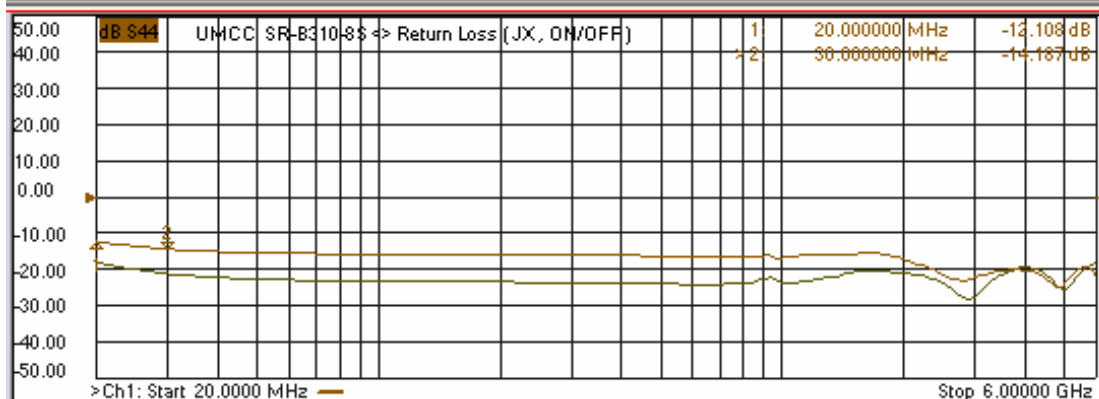

Model: SR-B310-8S

-Insertion Loss

-Return Loss

Model: SR-B310-8S

-Isolation