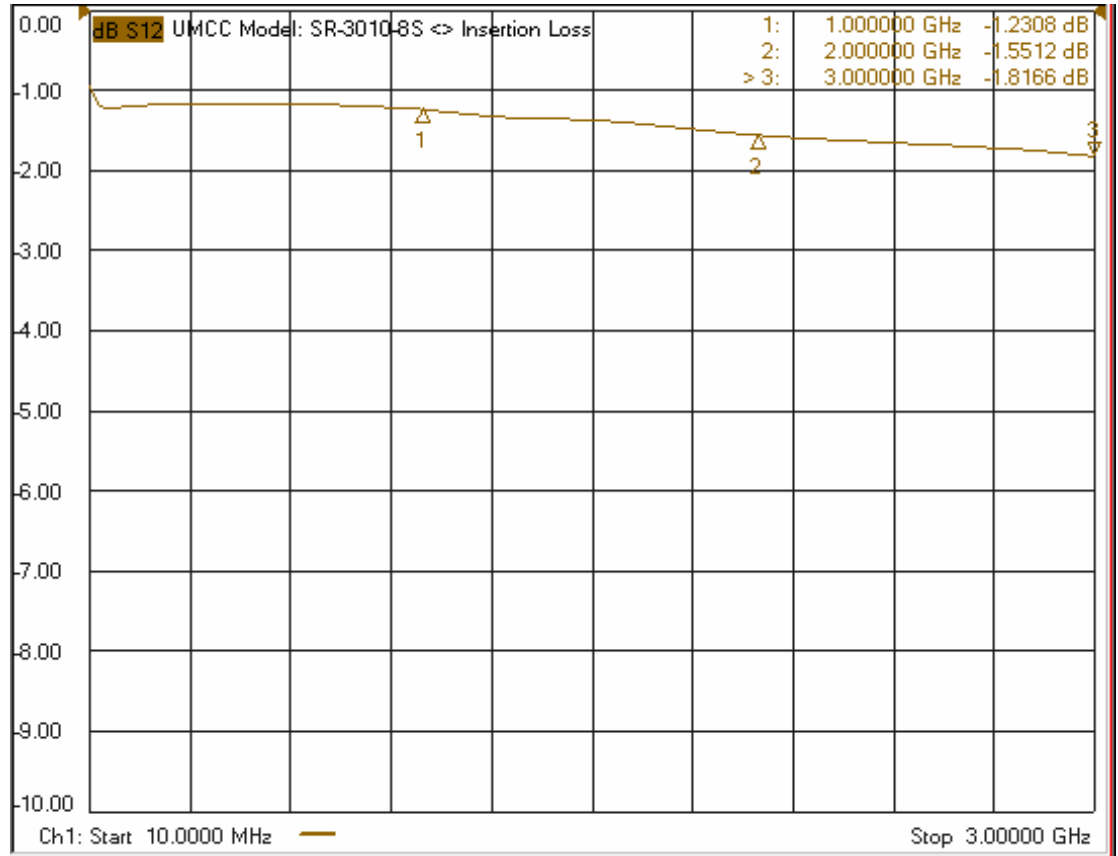

Model: SR-3010-8S

-Insertion Loss

-Return Loss

Model: SR-3010-8S

-Isolation