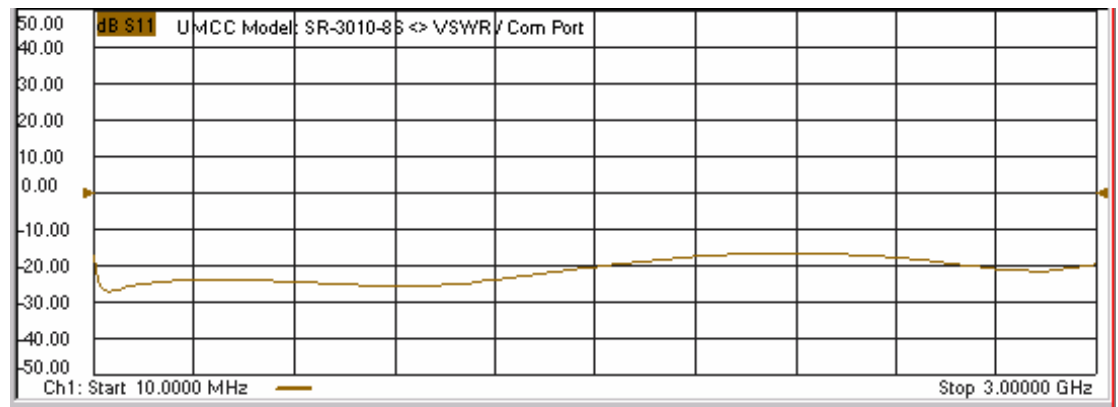

Model: SR-3010-8S

-Insertion Loss

-Return Loss

Model: SR-3010-8S

-Isolation