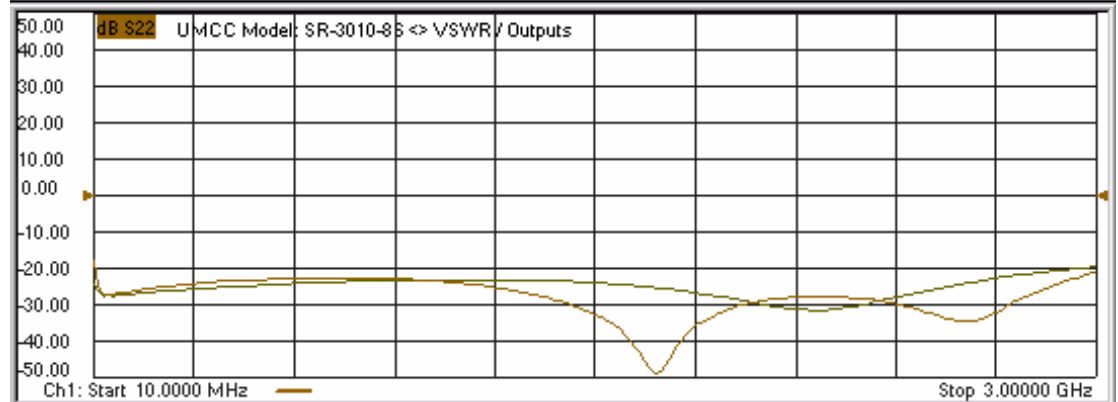

Model: SR-3010-8S

-Insertion Loss

-Return Loss

Model: SR-3010-8S

-Isolation