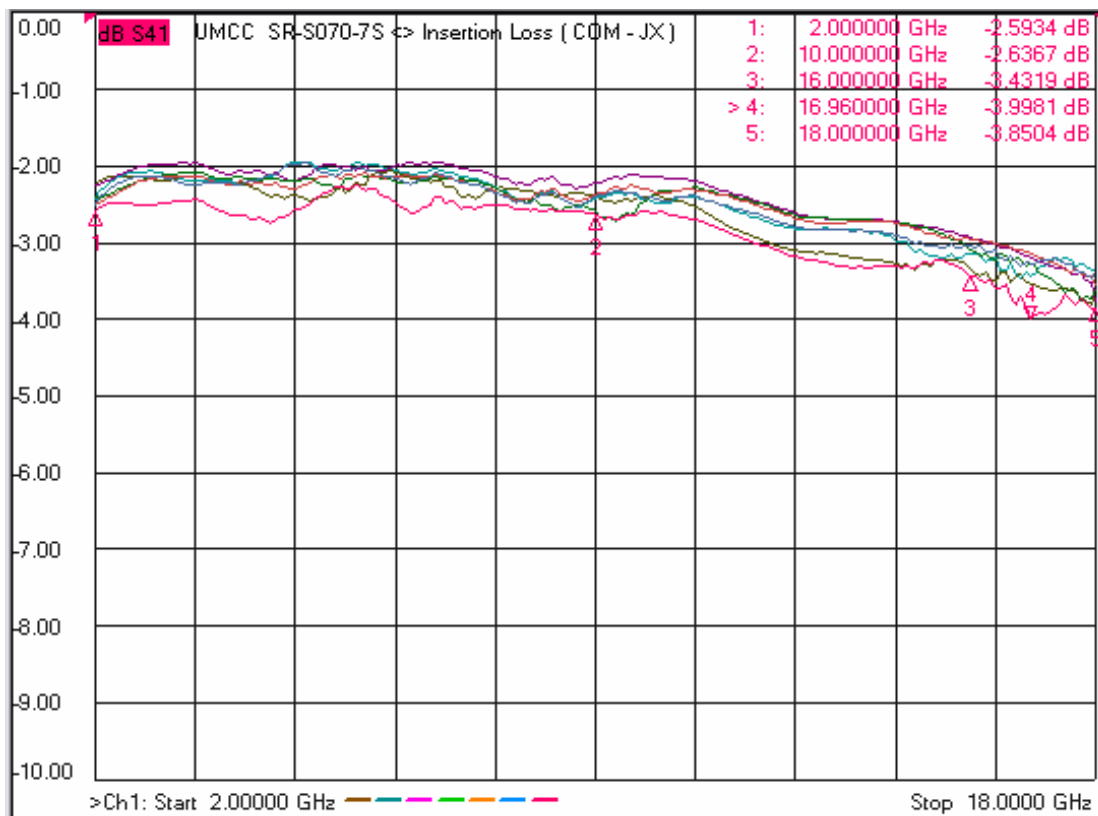

Model: SR-S070-7S

-Insertion Loss

-Return Loss

Model: SR-S070-7S

-Isolation