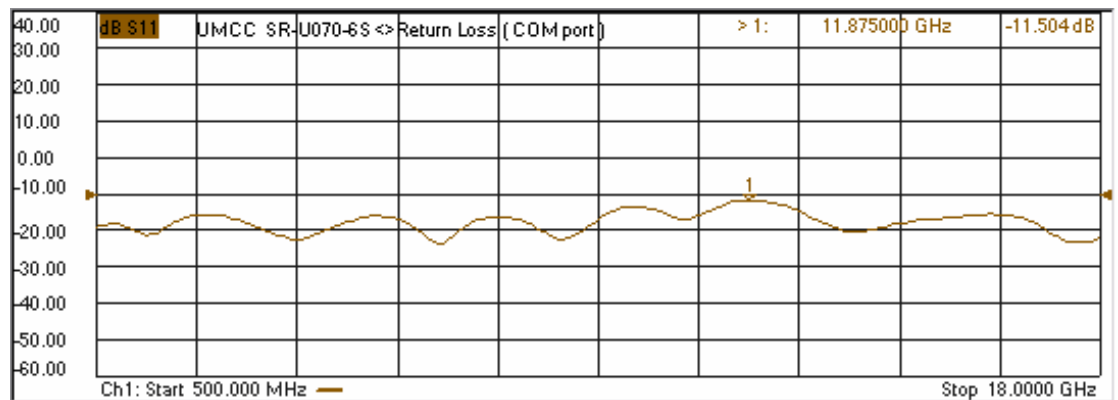

Model: SR-U070-6S

-Insertion Loss

-Return Loss

Model: SR-U070-6S

-Isolation

- Switching Response

ON time:	~ 80 ns
Rise time:	~ 30 ns
OFF time:	~ 80 ns
Fall time:	~ 50 ns