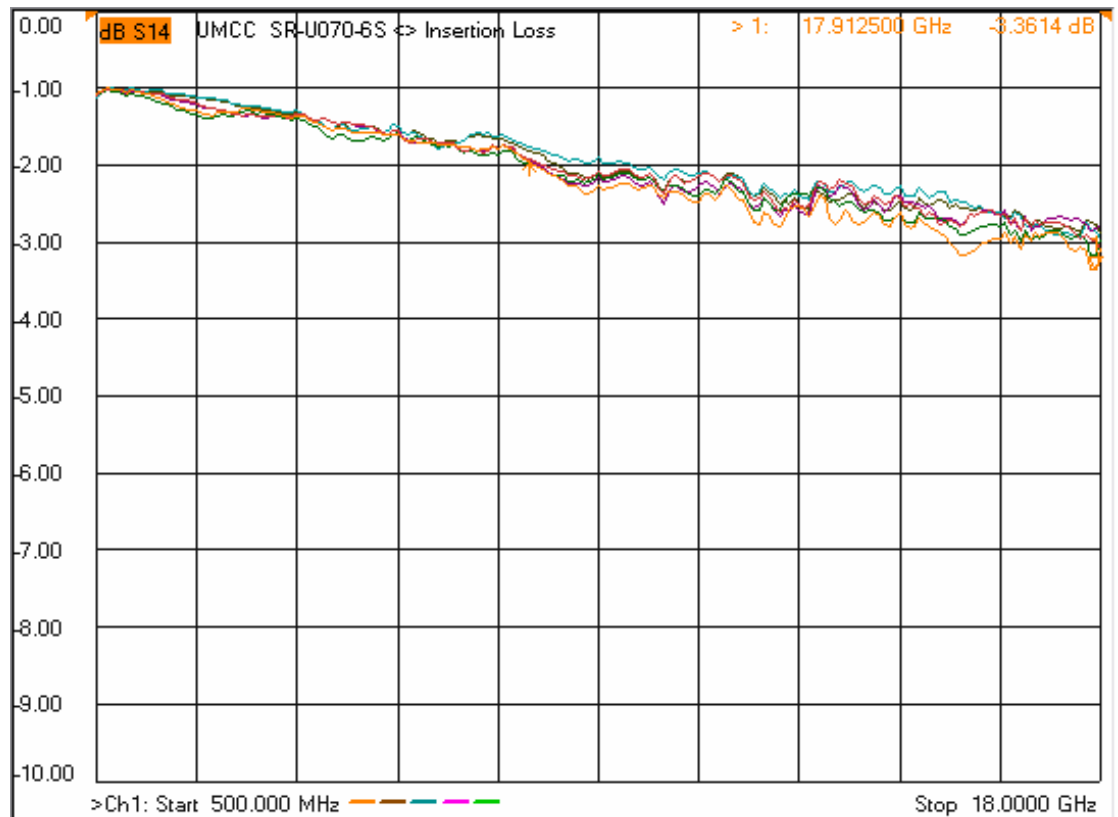

Model: SR-U070-6S

-Insertion Loss

-Return Loss

Model: SR-U070-6S

-Isolation

- Switching Response

ON time:	~ 80 ns
Rise time:	~ 30 ns
OFF time:	~ 80 ns
Fall time:	~ 50 ns