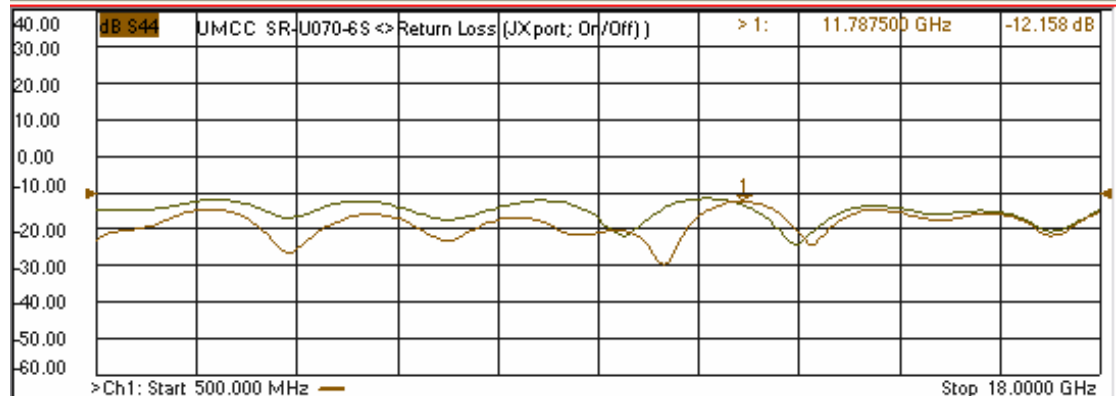

Model: SR-U070-6S

-Insertion Loss

-Return Loss

Model: SR-U070-6S

-Isolation

- Switching Response

ON time:	~ 80 ns
Rise time:	~ 30 ns
OFF time:	~ 80 ns
Fall time:	~ 50 ns