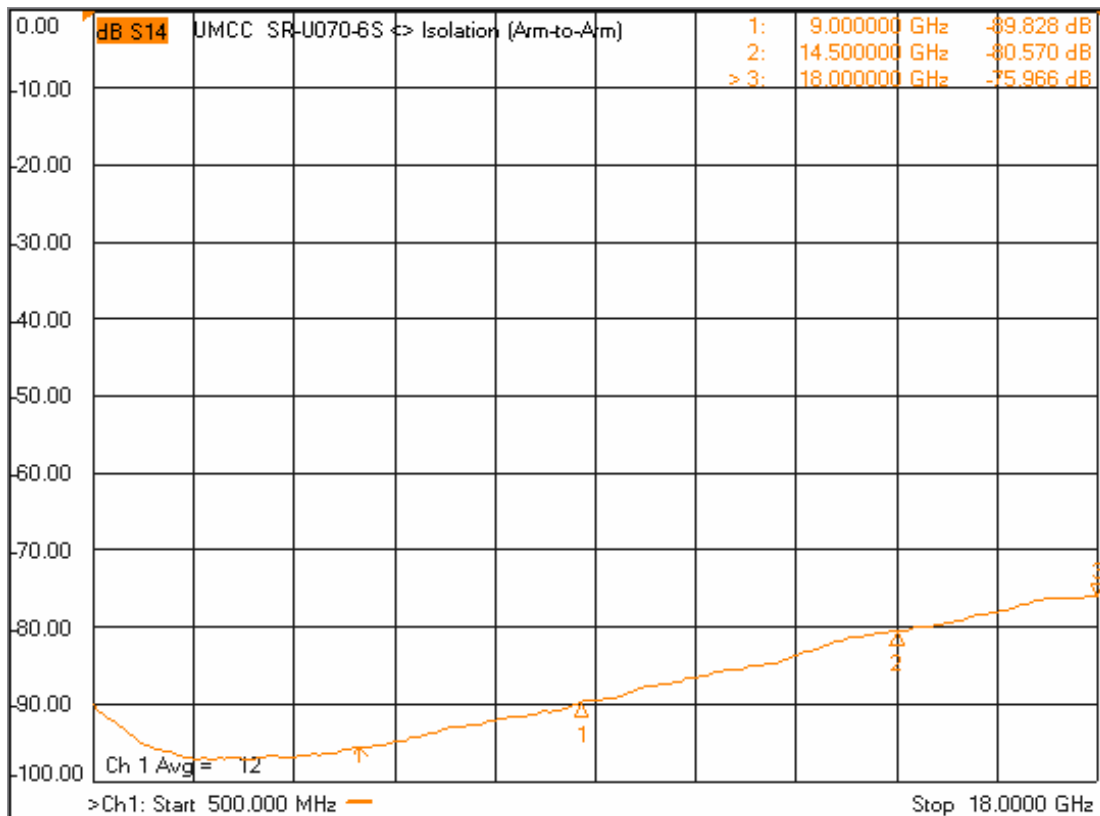

Model: SR-U070-6S

-Insertion Loss

-Return Loss

Model: SR-U070-6S

-Isolation

- Switching Response

ON time:	~ 80 ns
Rise time:	~ 30 ns
OFF time:	~ 80 ns
Fall time:	~ 50 ns