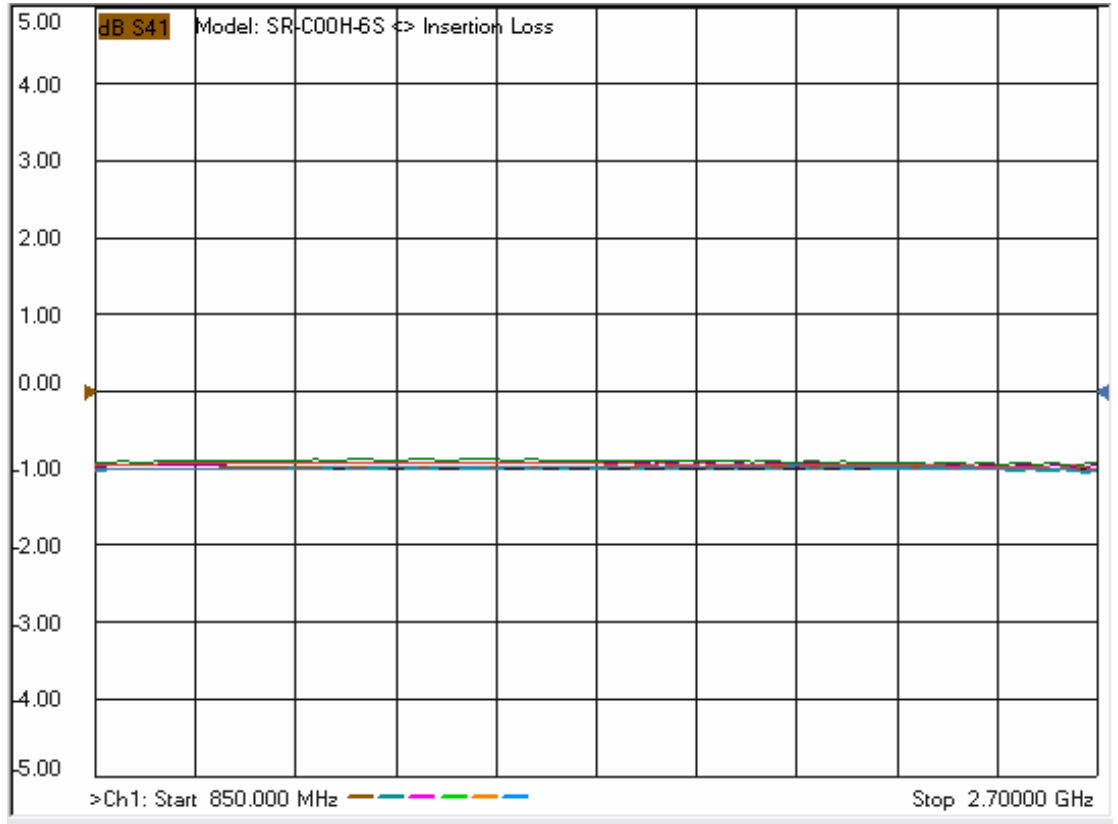

Model: SR-C00H-6S

-Insertion Loss

-Return Loss

Model: SR-C00H-6S

-Isolation