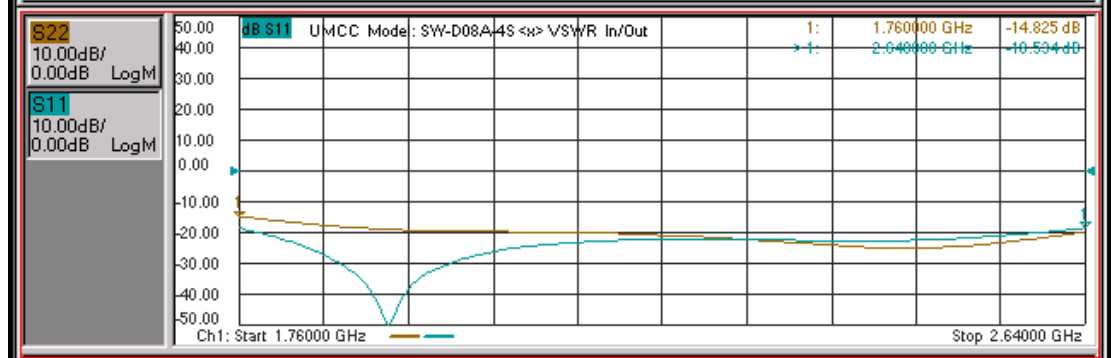

Model: SW-D08A-4S

**-Insertion Loss**

**-VSWR**

**-Isolation**