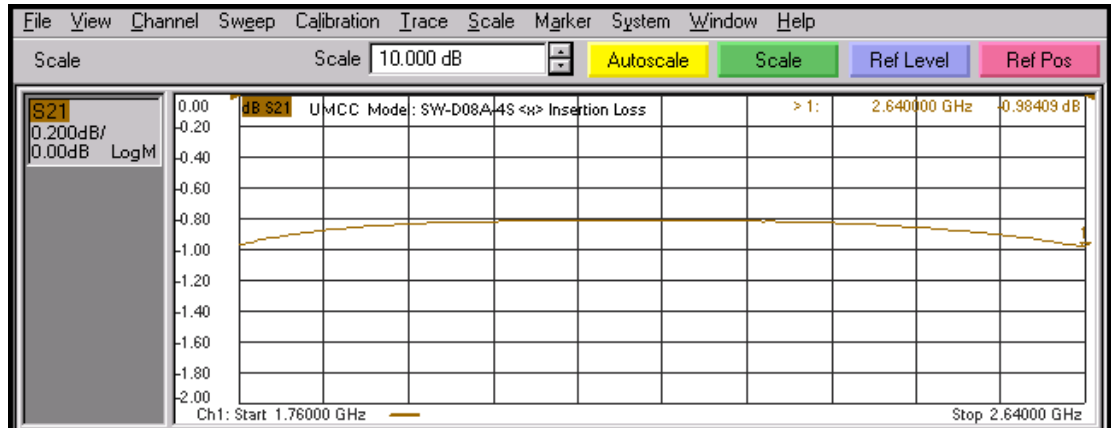

Model: SW-D08A-4S

**-Insertion Loss**

**-VSWR**

**-Isolation**