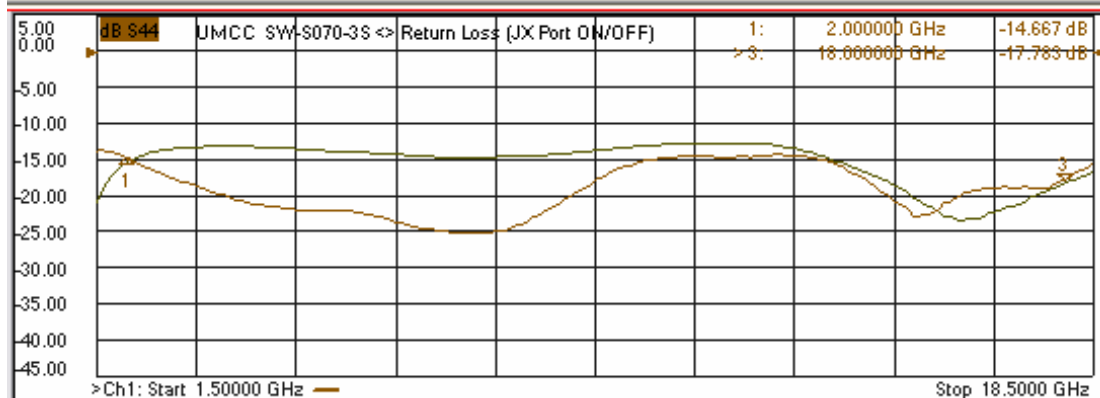

Model: SW-S070-3S

-Insertion Loss

-Return Loss

Model: SW-S070-3S

-Isolation

-Phase Error