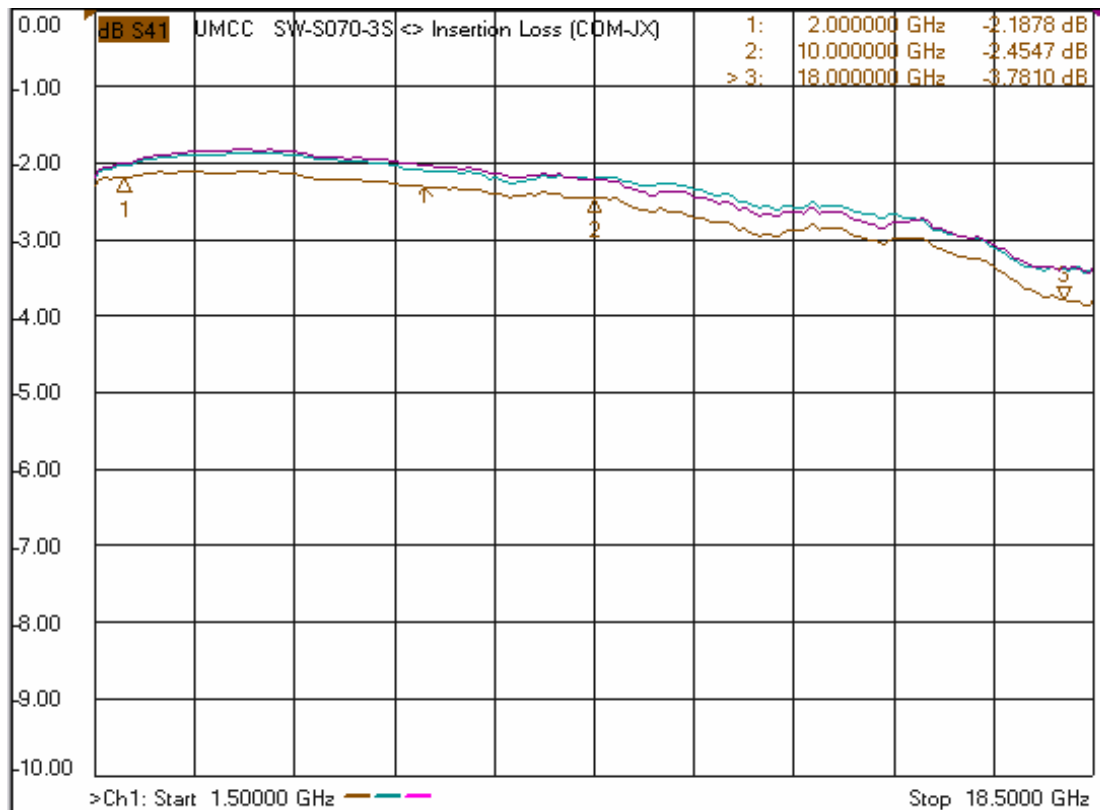

Model: SW-S070-3S

-Insertion Loss

-Return Loss

Model: SW-S070-3S

-Isolation

-Phase Error