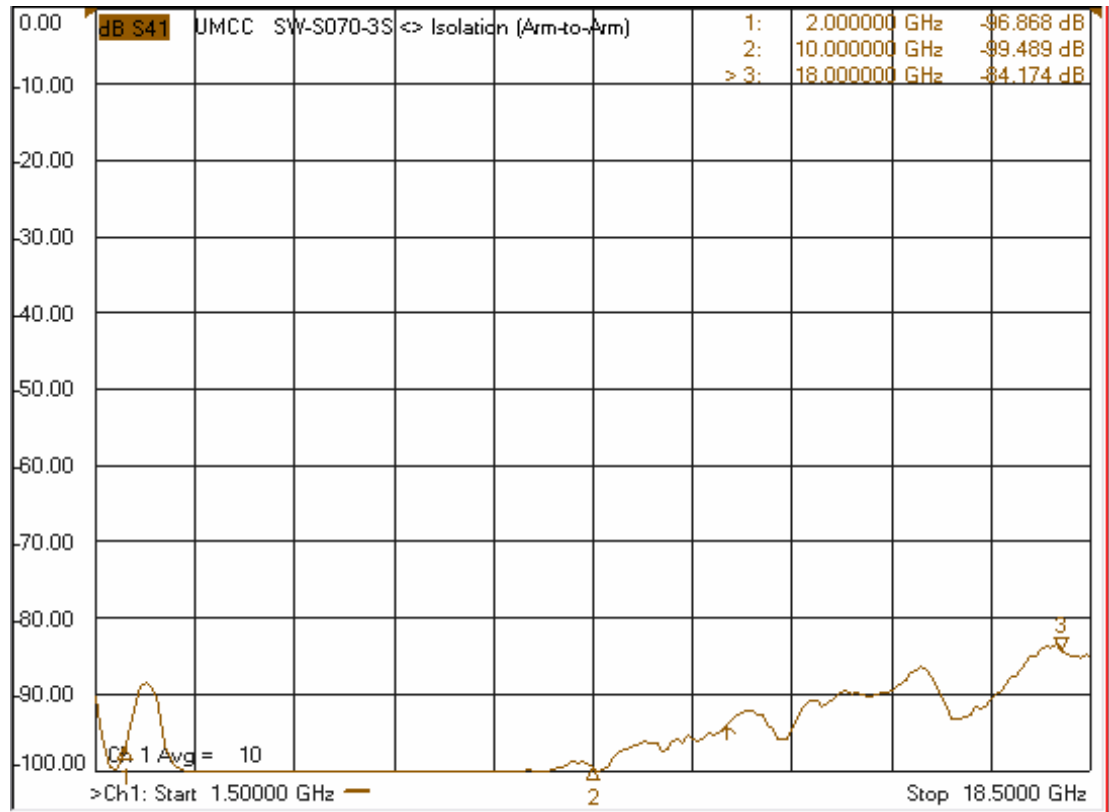

Model: SW-S070-3S

-Insertion Loss

-Return Loss

Model: SW-S070-3S

-Isolation

-Phase Error