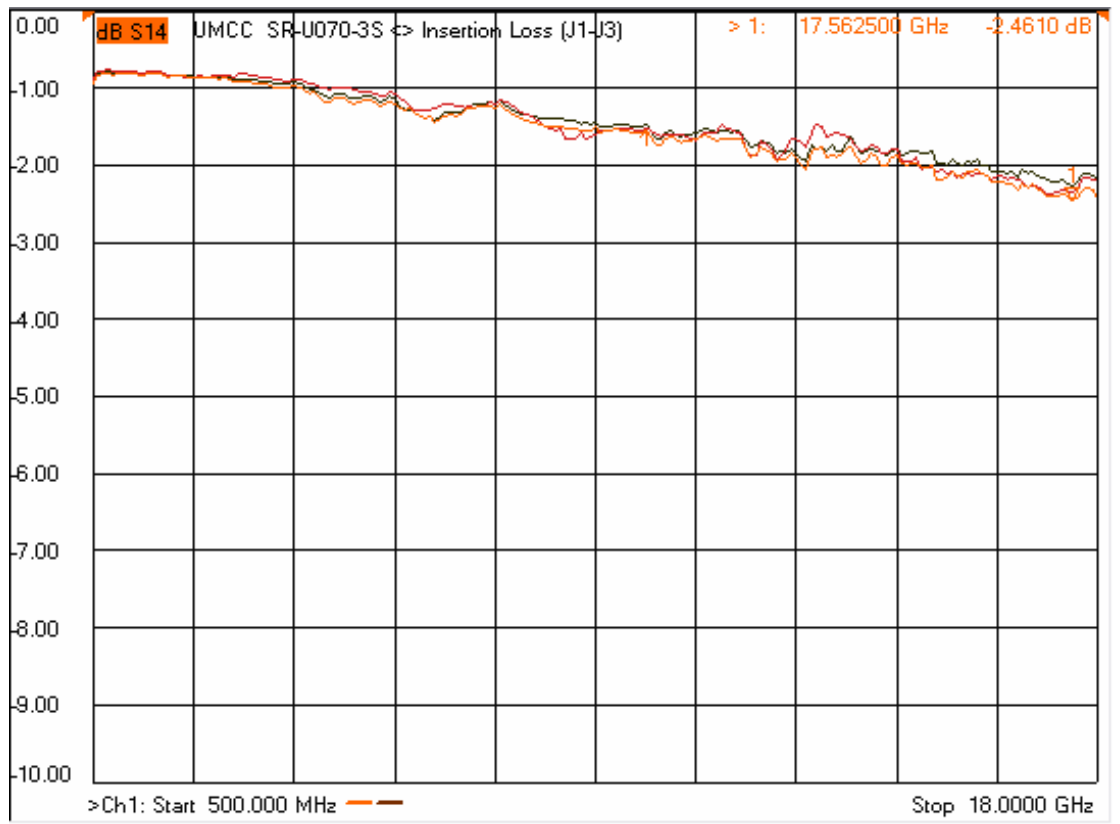

Model: SR-U070-3S

-Insertion Loss

-Return Loss

Model: SR-U070-3S

-Isolation

- Switching Response

ON time:	~ 60 ns
Rise time:	~ 24 ns
OFF time:	~ 40 ns
Fall time:	~ 15 ns