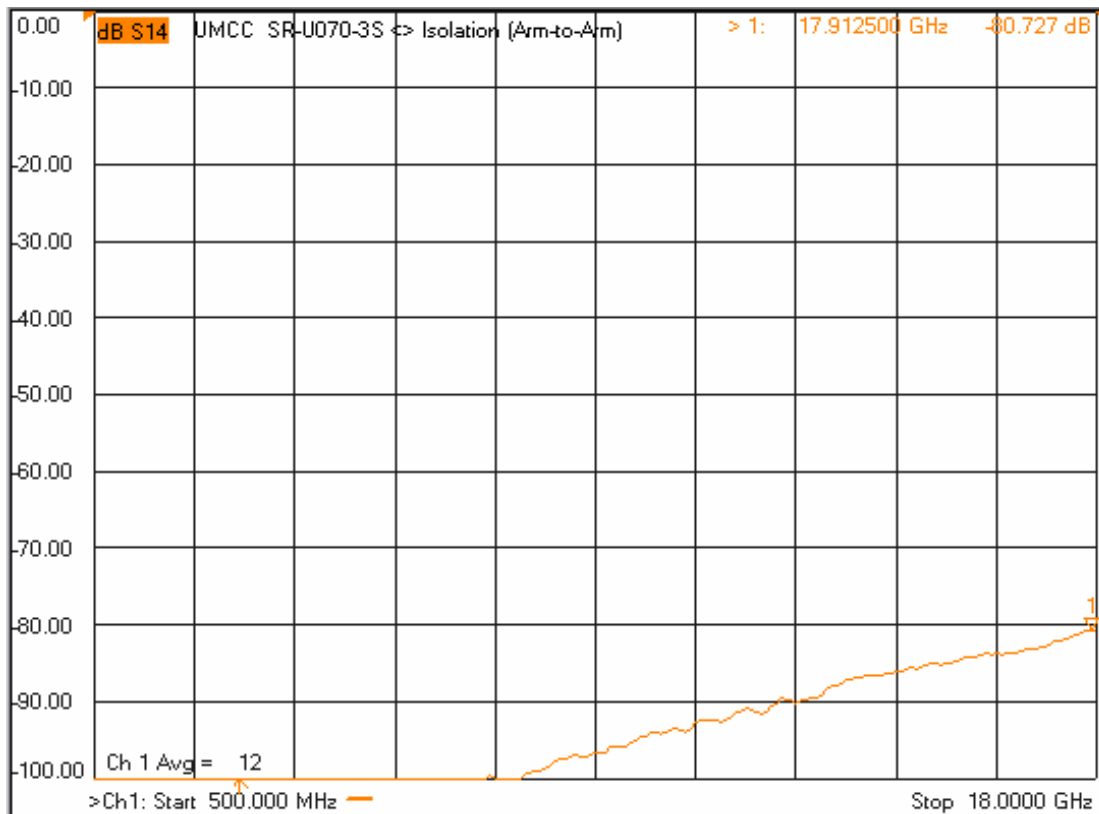

Model: SR-U070-3S

-Insertion Loss

-Return Loss

Model: SR-U070-3S

-Isolation

- Switching Response

ON time:	~ 60 ns
Rise time:	~ 24 ns
OFF time:	~ 40 ns
Fall time:	~ 15 ns