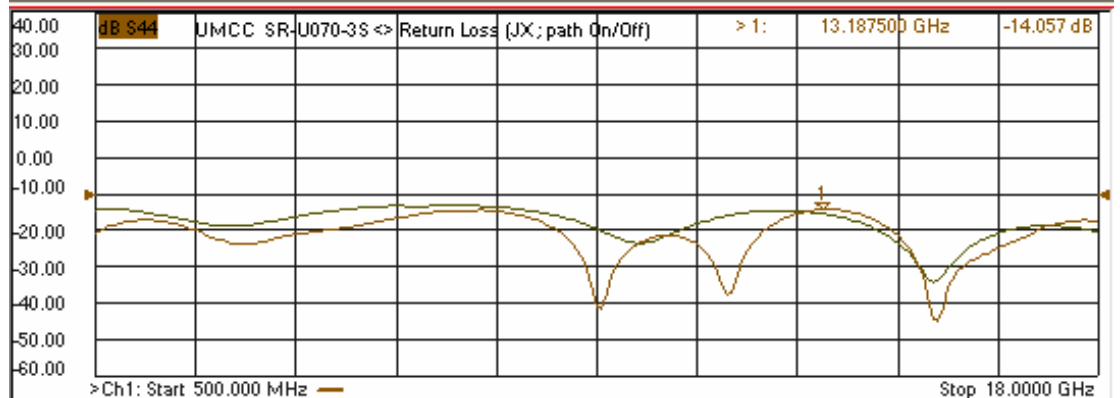

Model: SR-U070-3S

-Insertion Loss

-Return Loss

Model: SR-U070-3S

-Isolation

- Switching Response

ON time:	~ 60 ns
Rise time:	~ 24 ns
OFF time:	~ 40 ns
Fall time:	~ 15 ns