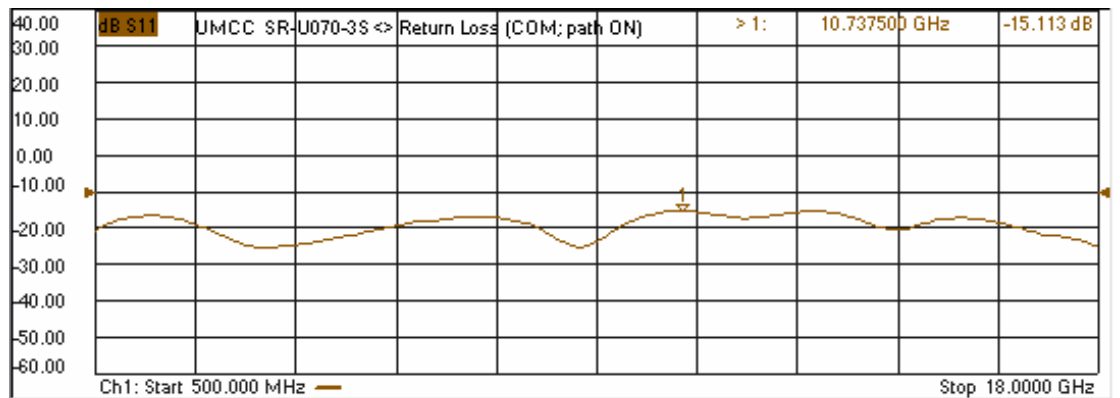

Model: SR-U070-3S

-Insertion Loss

-Return Loss

Model: SR-U070-3S

-Isolation

- Switching Response

ON time:	~ 60 ns
Rise time:	~ 24 ns
OFF time:	~ 40 ns
Fall time:	~ 15 ns