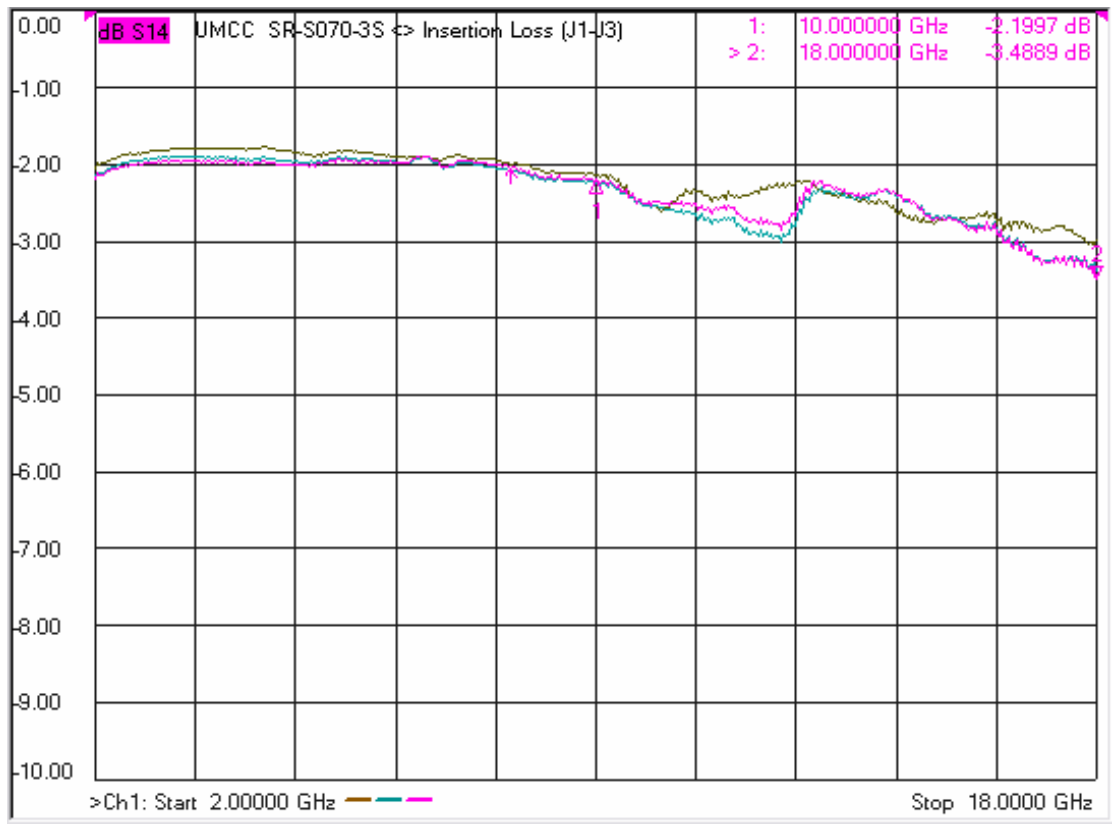

Model: SR-S070-3S

-Insertion Loss

-Return Loss

Model: SR-S070-3S

-Isolation