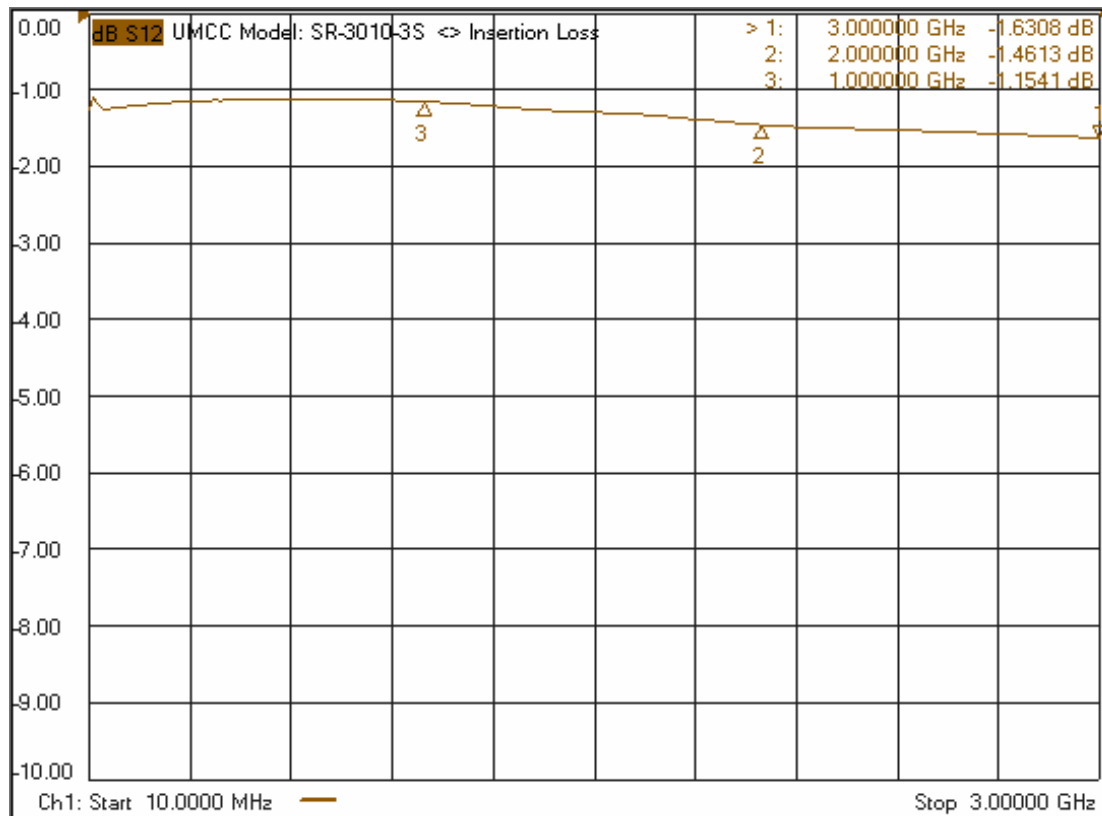

Model: SR-3010-3S

-Insertion Loss

-Return Loss

Model: SR-3010-3S

-Isolation