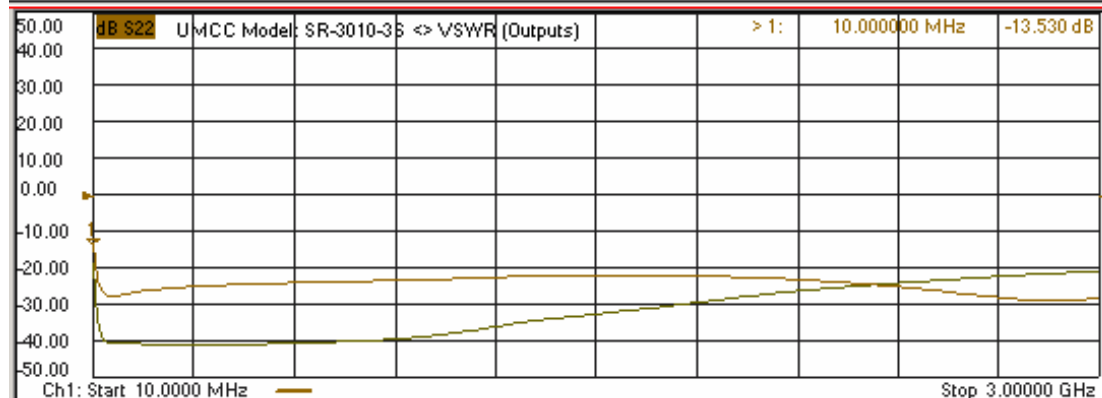

Model: SR-3010-3S

-Insertion Loss

-Return Loss

Model: SR-3010-3S

-Isolation