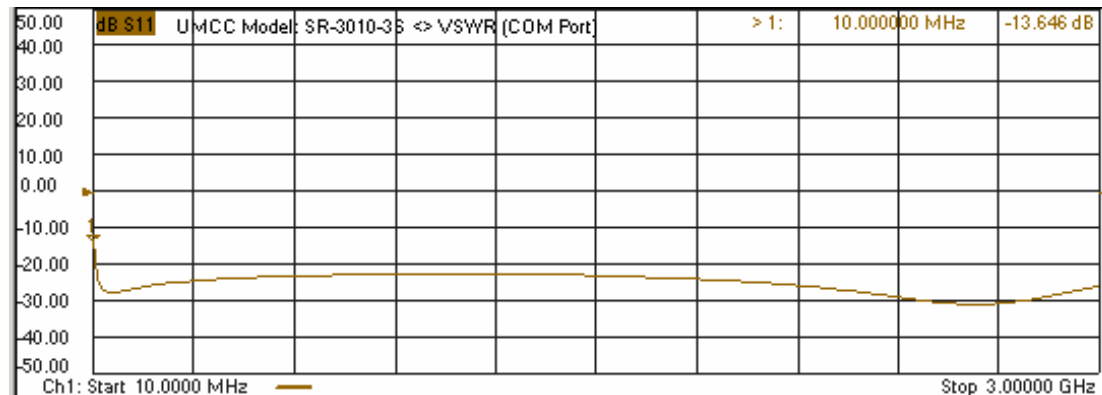

Model: SR-3010-3S

-Insertion Loss

-Return Loss

Model: SR-3010-3S

-Isolation