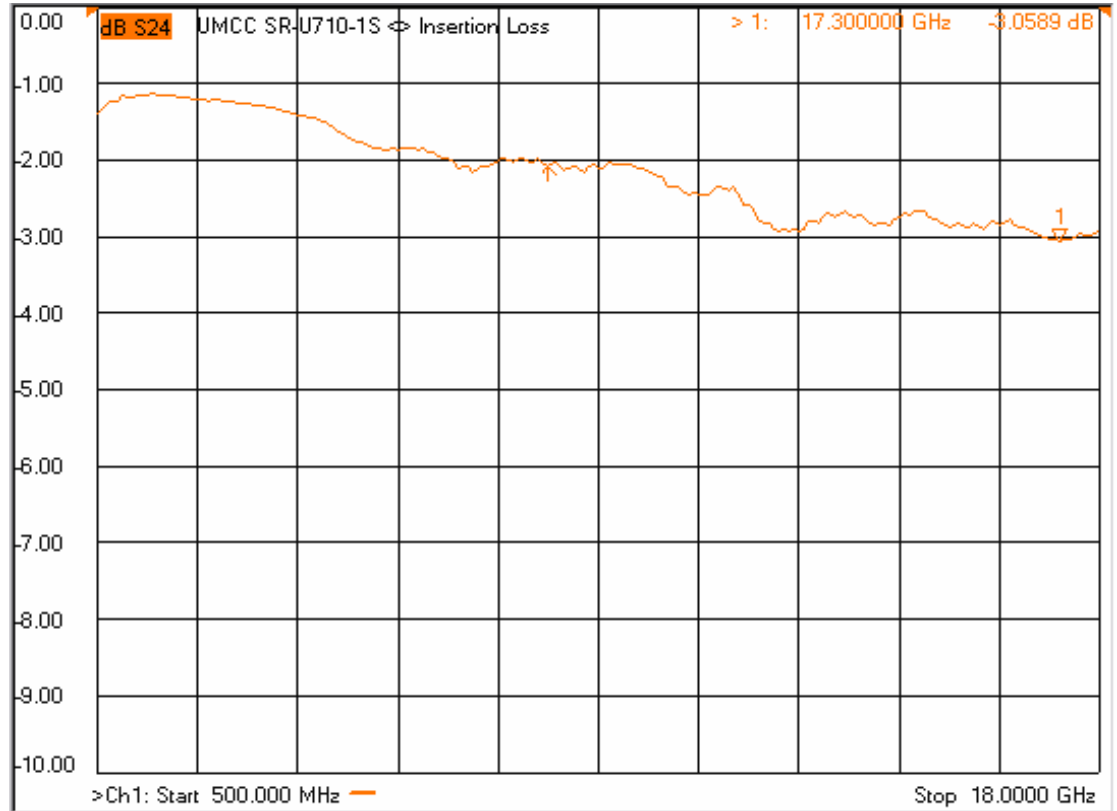

Model: SR-U710-1S

**-Insertion Loss**

**-Return Loss**

Model: SR-U710-1S

**-Isolation**

**- Switching Response**

ON time:	~ 65 ns
Rise time:	~ 20 ns
OFF time:	~ 30 ns
Fall time:	~ 8 ns