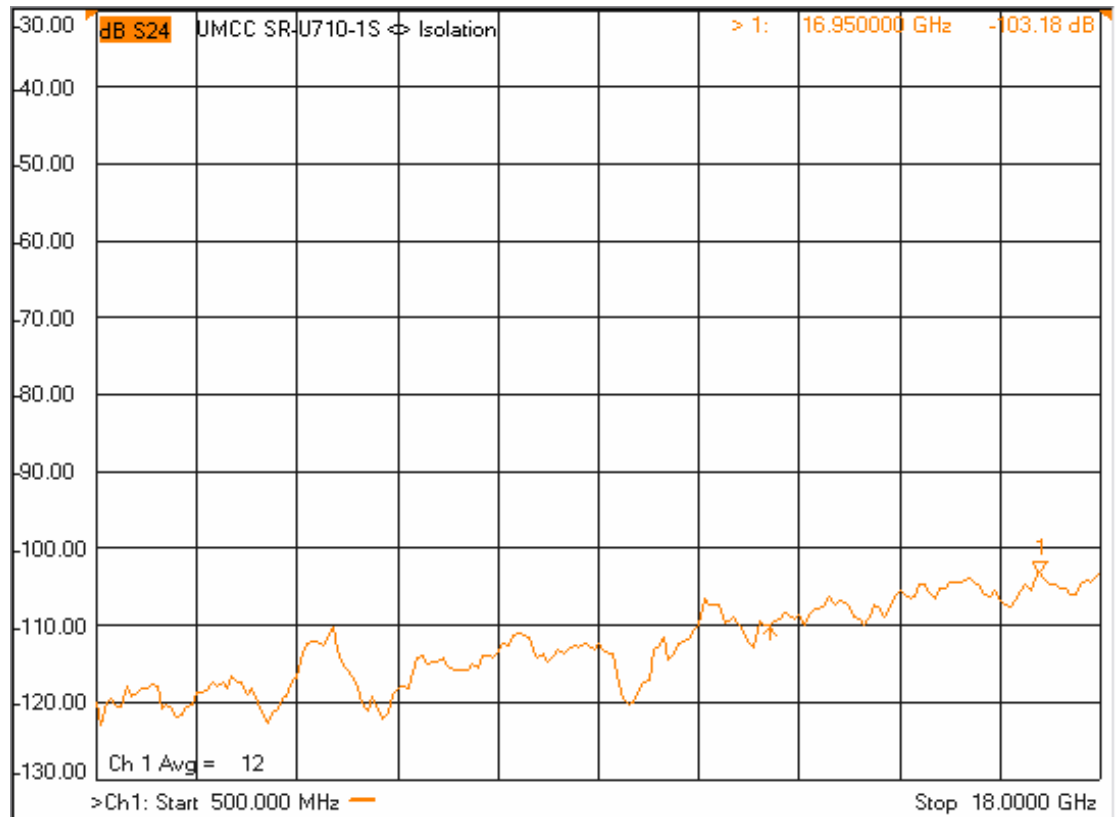

Model: SR-U710-1S

**-Insertion Loss**

**-Return Loss**

Model: SR-U710-1S

**-Isolation**

**- Switching Response**

ON time:	~ 65 ns
Rise time:	~ 20 ns
OFF time:	~ 30 ns
Fall time:	~ 8 ns