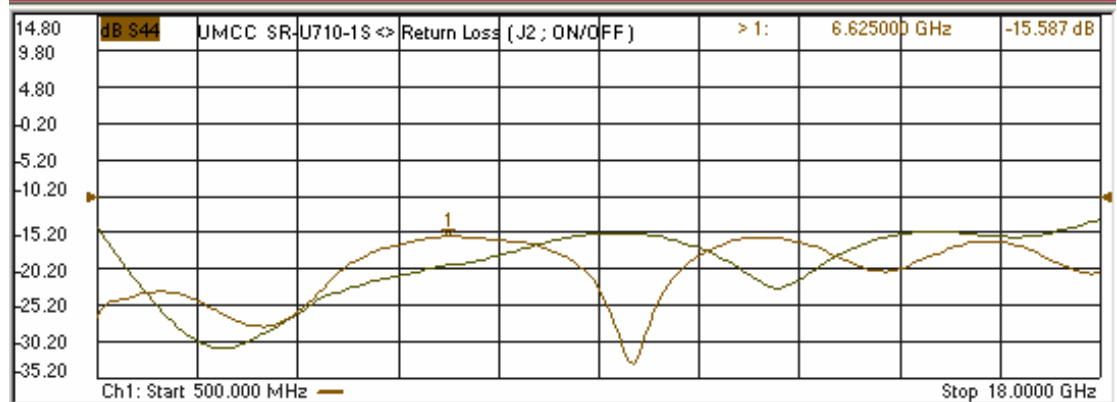

Model: SR-U710-1S

**-Insertion Loss**

**-Return Loss**

Model: SR-U710-1S

**-Isolation**

**- Switching Response**

ON time:	~ 65 ns
Rise time:	~ 20 ns
OFF time:	~ 30 ns
Fall time:	~ 8 ns