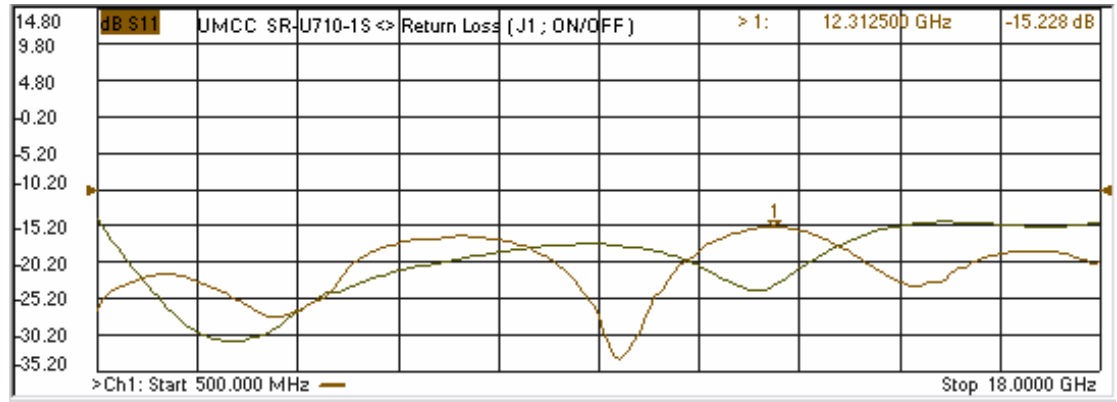

Model: SR-U710-1S

**-Insertion Loss**

**-Return Loss**

Model: SR-U710-1S

**-Isolation**

**- Switching Response**

ON time:	~ 65 ns
Rise time:	~ 20 ns
OFF time:	~ 30 ns
Fall time:	~ 8 ns