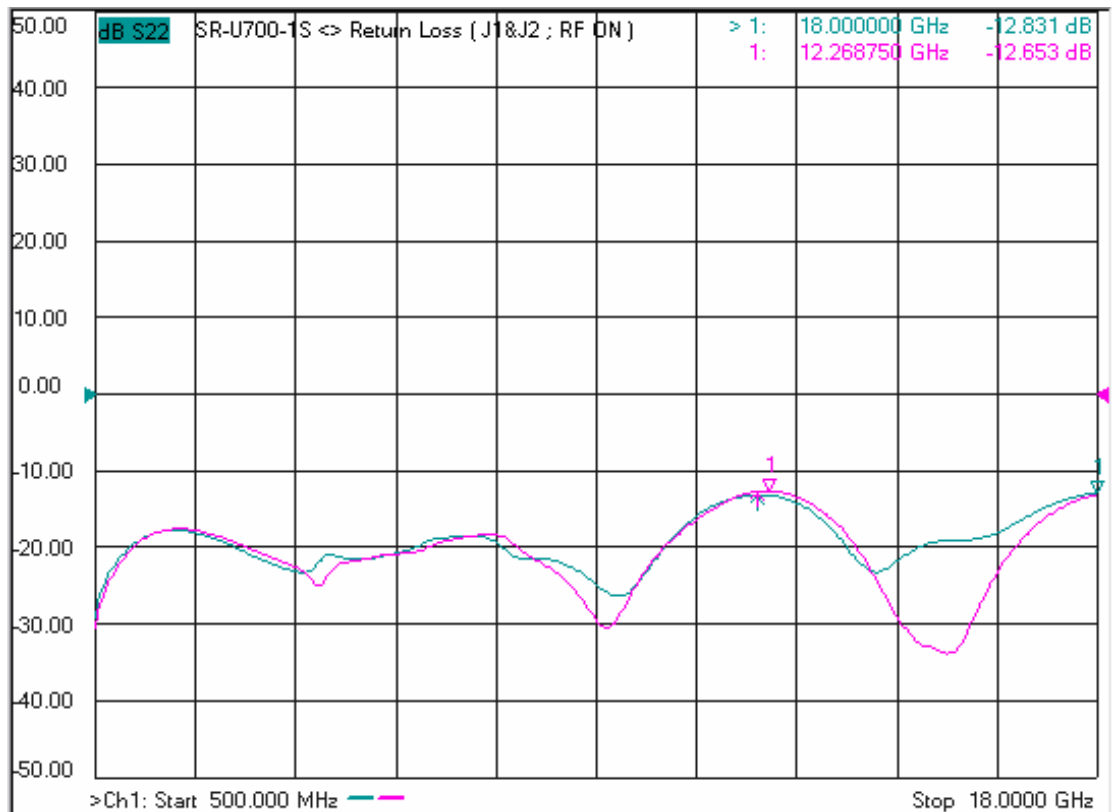

Model: SR-U700-1S

-Insertion Loss

-Return Loss

Model: SR-U700-1S

- Isolation

- Switching Response

ON time:	~ 70 ns
Rise time:	~ 15 ns
OFF time:	~ 40 ns
Fall time:	~ 15 ns