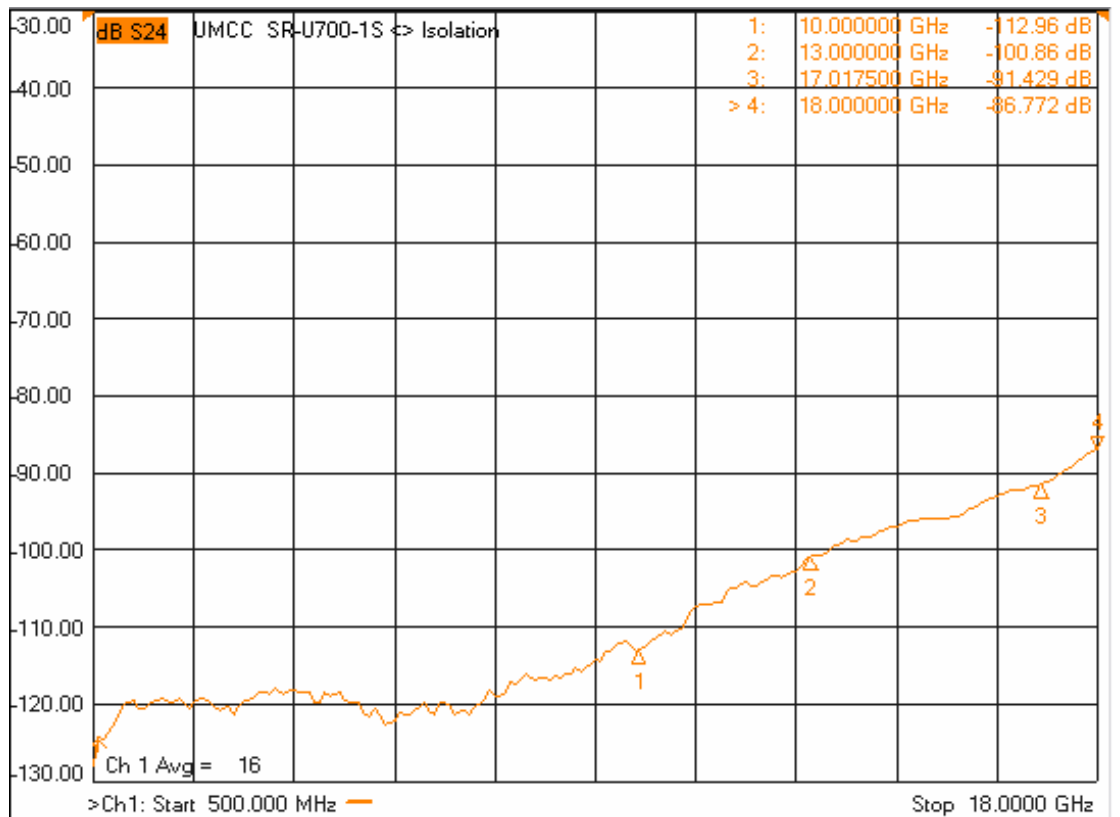

Model: SR-U700-1S

-Insertion Loss

-Return Loss

Model: SR-U700-1S

- Isolation

- Switching Response

ON time:	~ 70 ns
Rise time:	~ 15 ns
OFF time:	~ 40 ns
Fall time:	~ 15 ns