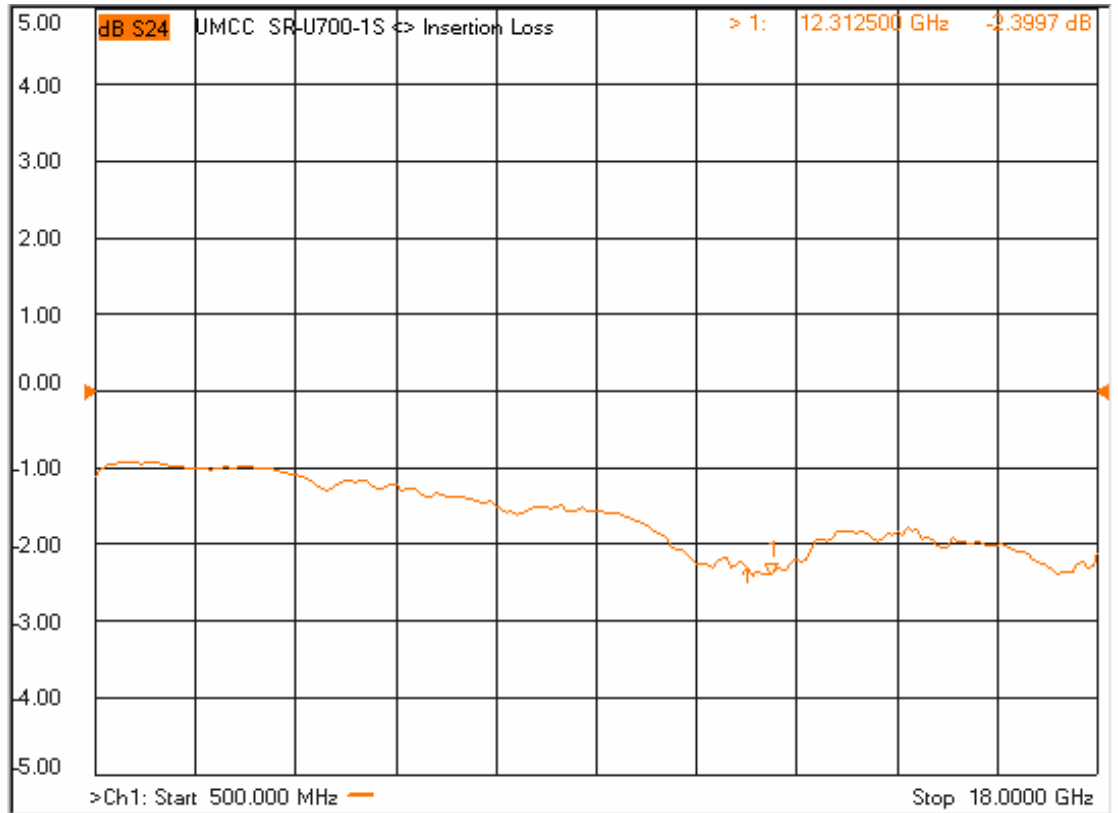

Model: SR-U700-1S

-Insertion Loss

-Return Loss

Model: SR-U700-1S

- Isolation

- Switching Response

ON time:	~ 70 ns
Rise time:	~ 15 ns
OFF time:	~ 40 ns
Fall time:	~ 15 ns