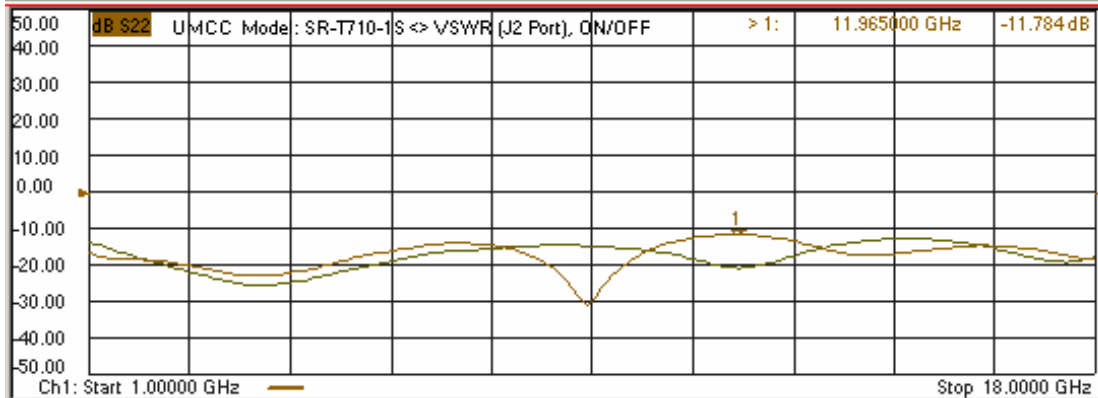

Model: SR-T710-1S

-Insertion Loss

-Return Loss

Model: SR-T710-1S

-Isolation