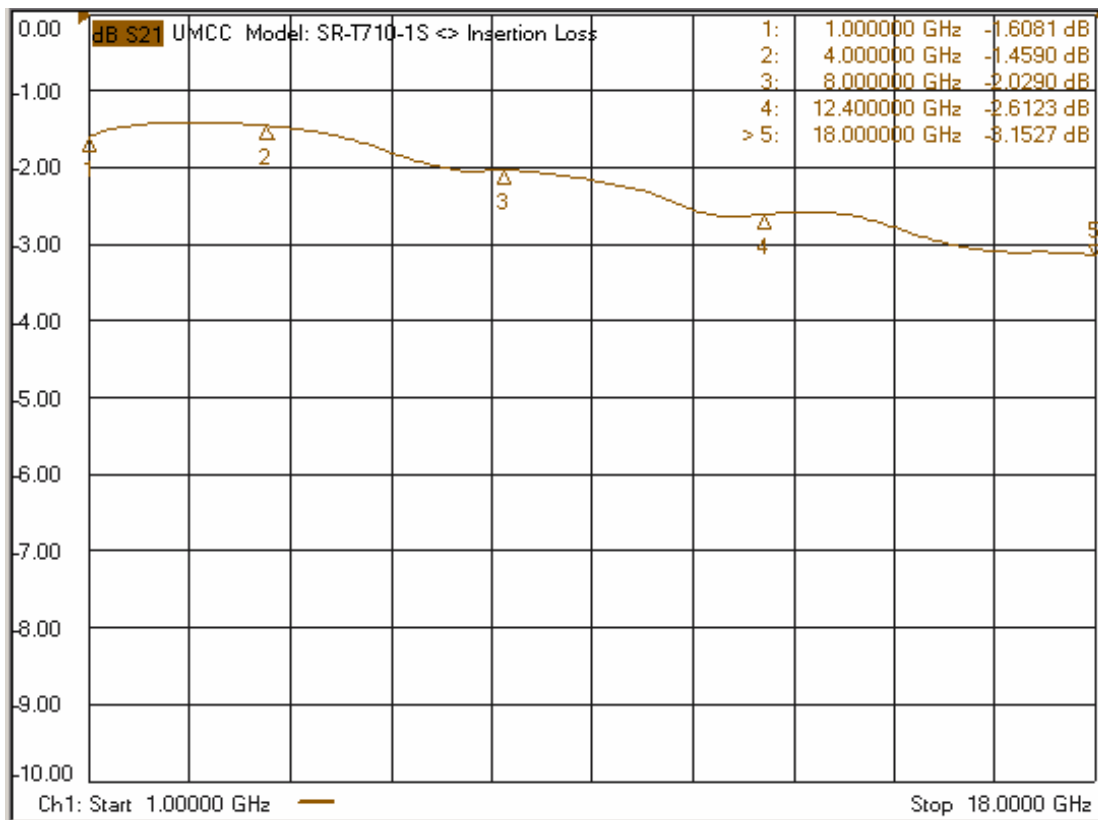

Model: SR-T710-1S

-Insertion Loss

-Return Loss

Model: SR-T710-1S

-Isolation