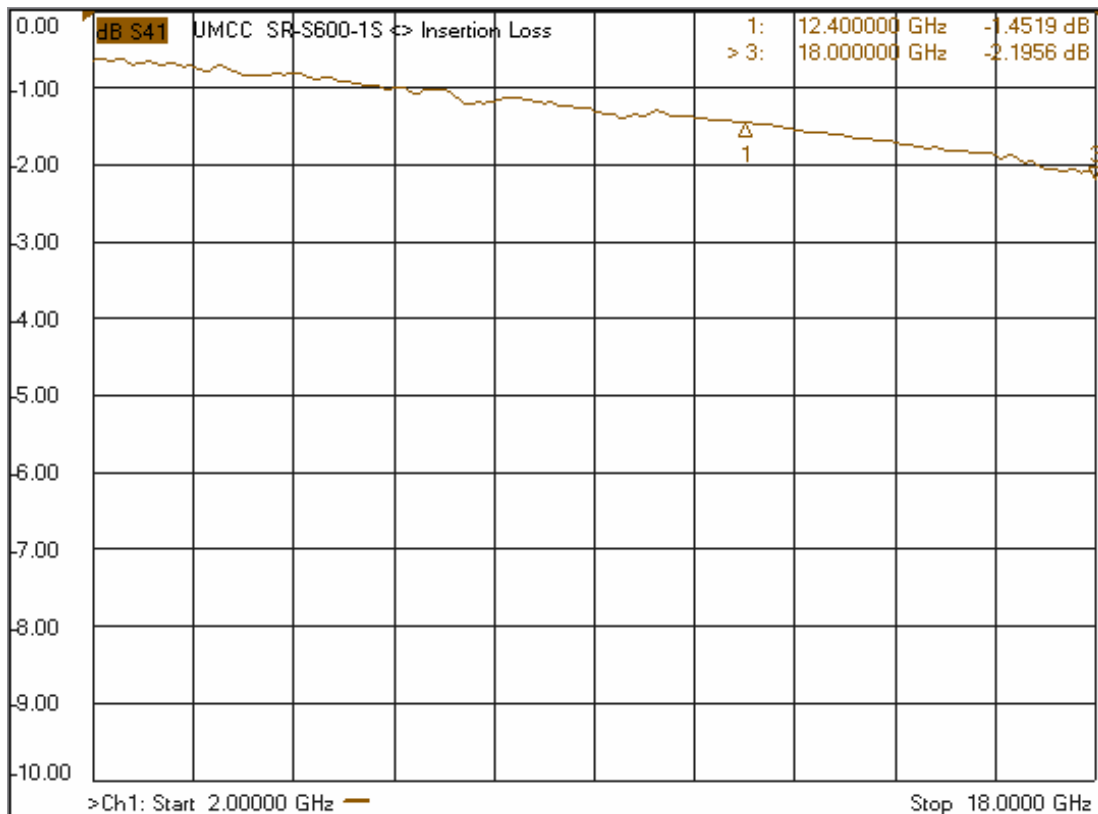

Model: SR-S600-1S

-Insertion Loss

-Return Loss

Model: SR-S600-1S

-Isolation