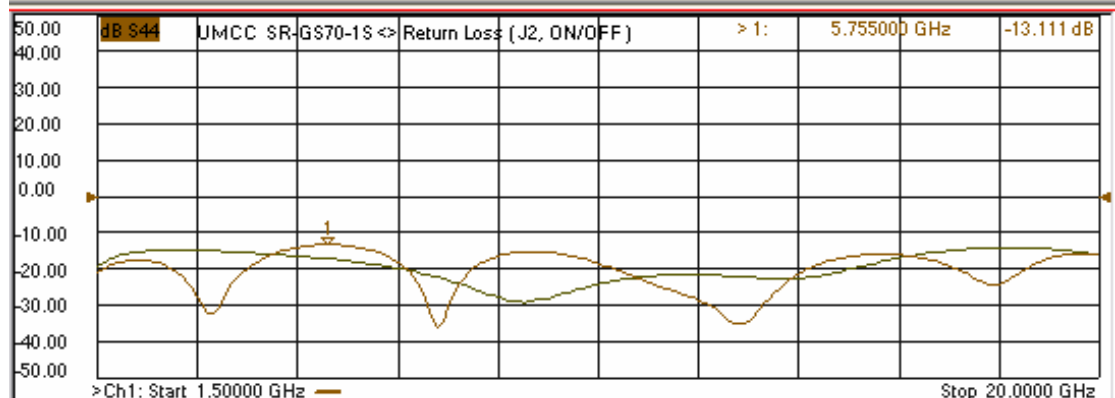

Model: SR-GS70-1S

-Insertion Loss

-Return Loss

Model: SR-GS70-1S

-Isolation

-Switching Response

- ~ 55ns (Delay ON)
- ~ 35ns (Delay OFF)
- ~ 20ns (Rise Time)
- ~ 7ns (Fall Time)

Model: SR-GS70-1S

-Video Transients

~ 100mV PK-PK

{ "video suppression
Filtering Available" }