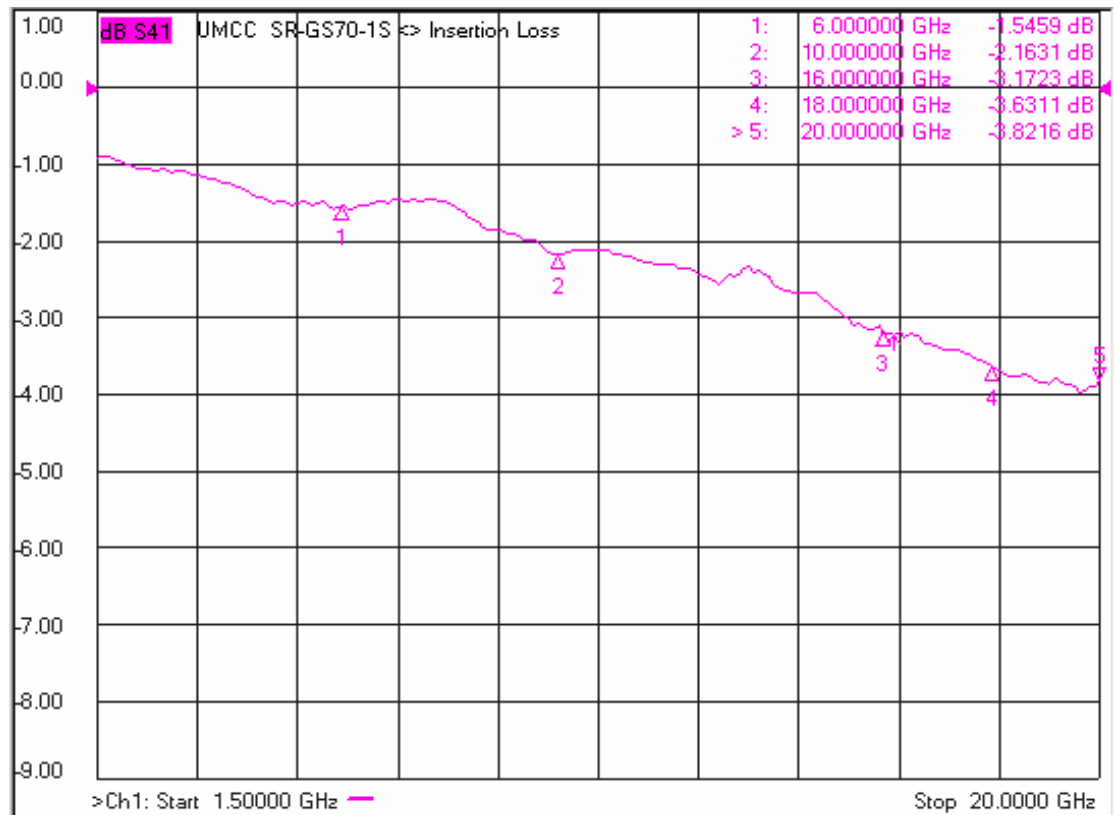

Model: SR-GS70-1S

-Insertion Loss

-Return Loss

Model: SR-GS70-1S

-Isolation

-Switching Response

- ~ 55ns (Delay ON)
- ~ 35ns (Delay OFF)
- ~ 20ns (Rise Time)
- ~ 7ns (Fall Time)

Model: SR-GS70-1S

-Video Transients

~ 100mV PK-PK

{ "video suppression
Filtering Available" }