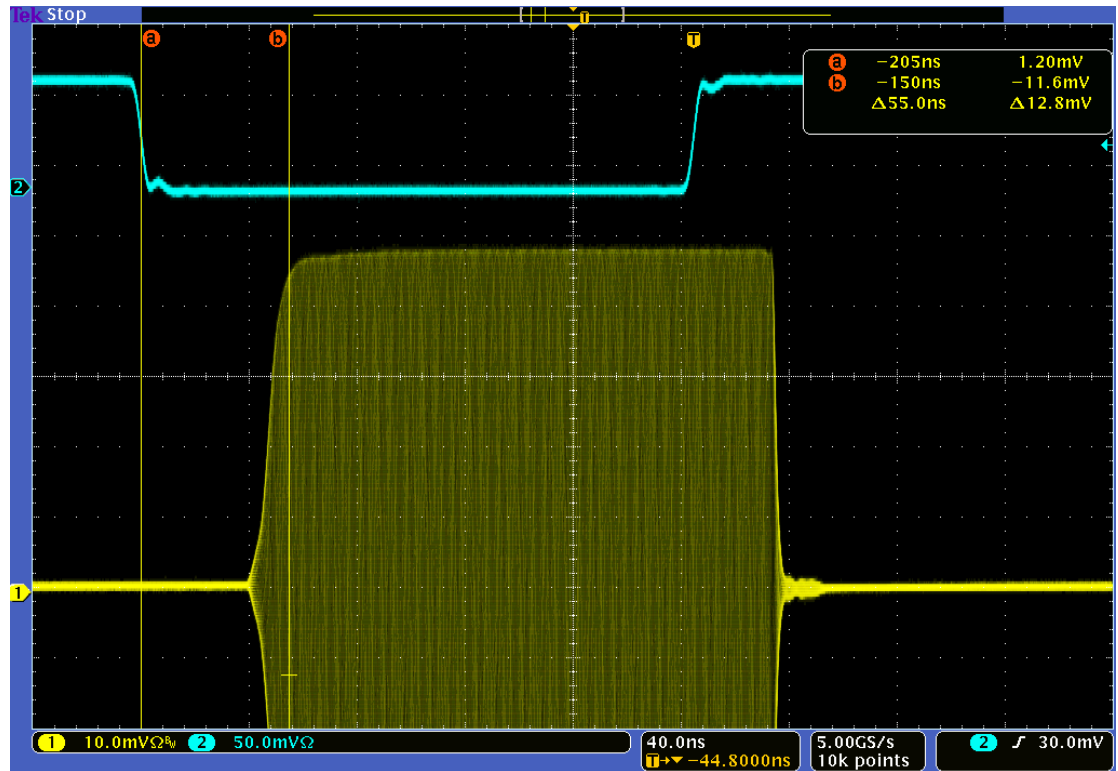

Model: SR-GS70-1S

-Insertion Loss

-Return Loss

Model: SR-GS70-1S

-Isolation

-Switching Response

- ~ 55ns (Delay ON)
- ~ 35ns (Delay OFF)
- ~ 20ns (Rise Time)
- ~ 7ns (Fall Time)

Model: SR-GS70-1S

-Video Transients

~ 100mV PK-PK

{ "video suppression
Filtering Available" }