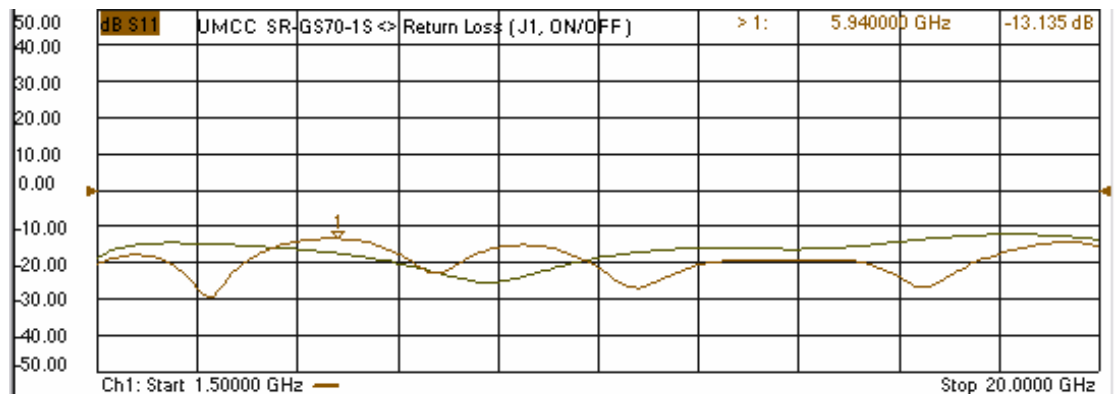

Model: SR-GS70-1S

-Insertion Loss

-Return Loss

Model: SR-GS70-1S

-Isolation

-Switching Response

- ~ 55ns (Delay ON)
- ~ 35ns (Delay OFF)
- ~ 20ns (Rise Time)
- ~ 7ns (Fall Time)

Model: SR-GS70-1S

-Video Transients

~ 100mV PK-PK

{ "video suppression
Filtering Available" }