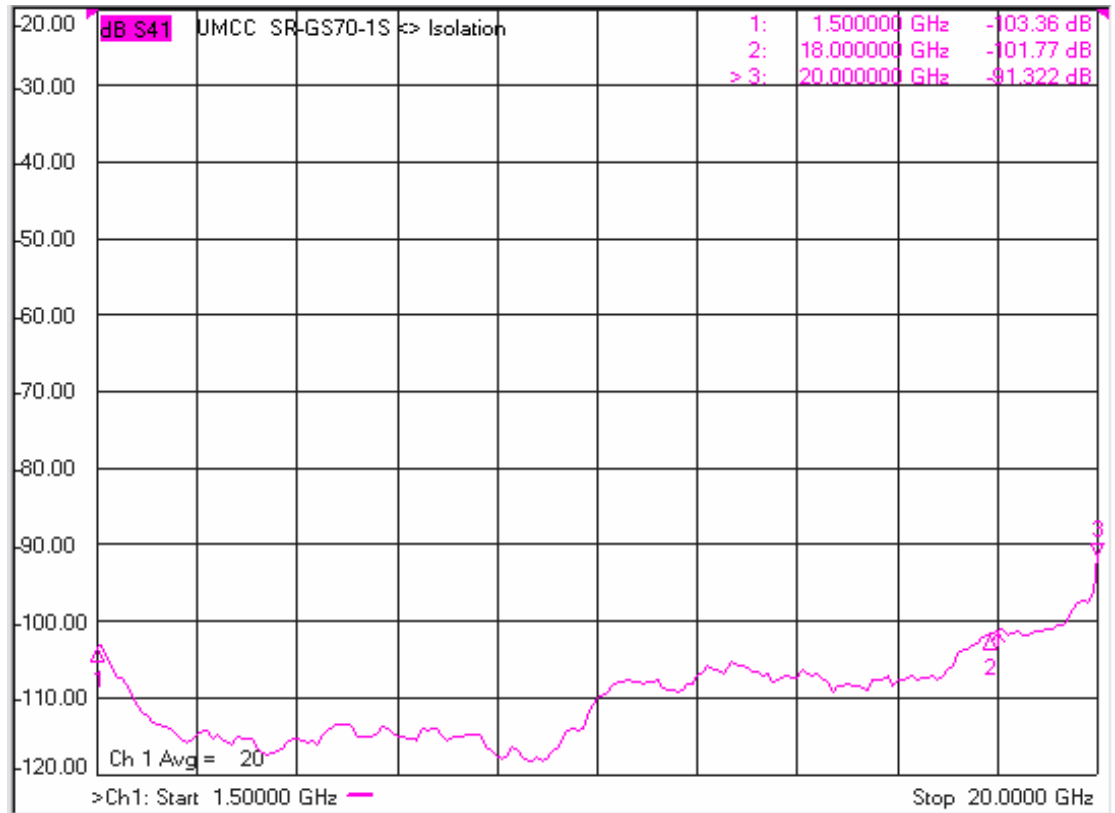

Model: SR-GS70-1S

-Insertion Loss

-Return Loss

Model: SR-GS70-1S

-Isolation

-Switching Response

- ~ 55ns (Delay ON)
- ~ 35ns (Delay OFF)
- ~ 20ns (Rise Time)
- ~ 7ns (Fall Time)

Model: SR-GS70-1S

-Video Transients

~ 100mV PK-PK

{ "video suppression
Filtering Available" }