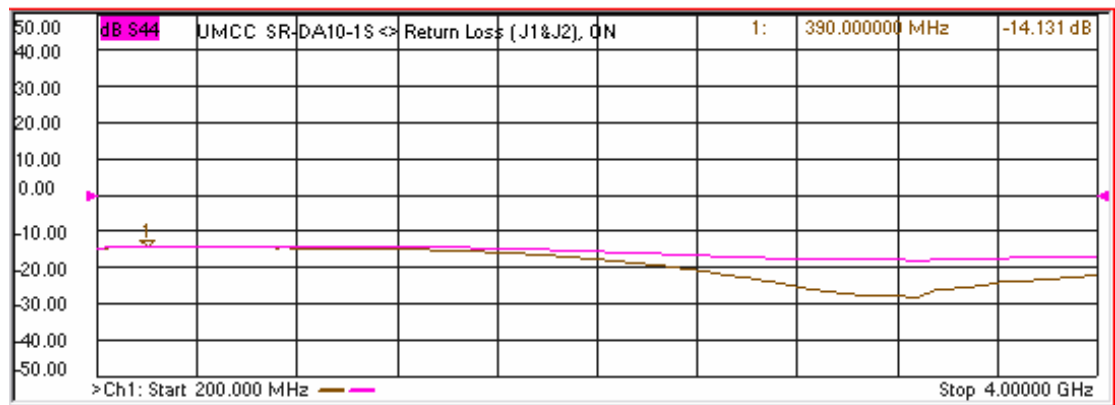

Model: SR-DA10-1S

-Insertion Loss

-Return Loss

Model: SR-DA10-1S