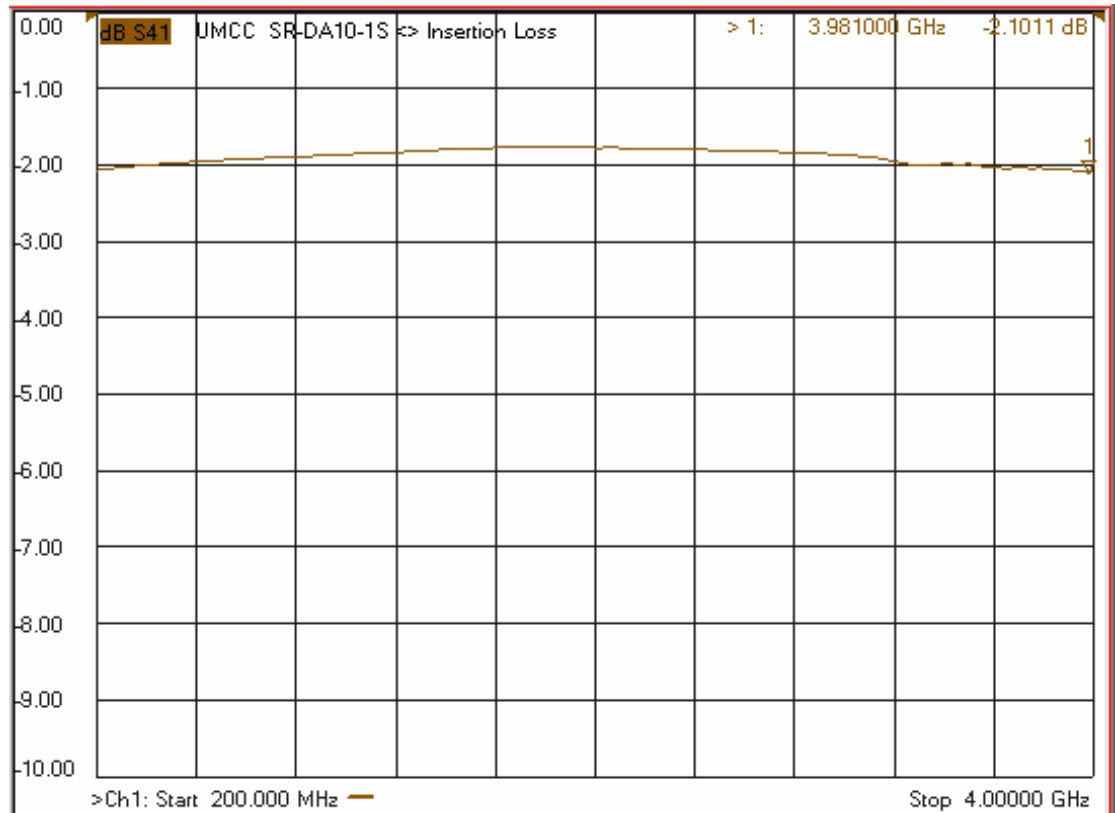

Model: SR-DA10-1S

-Insertion Loss

-Return Loss

Model: SR-DA10-1S