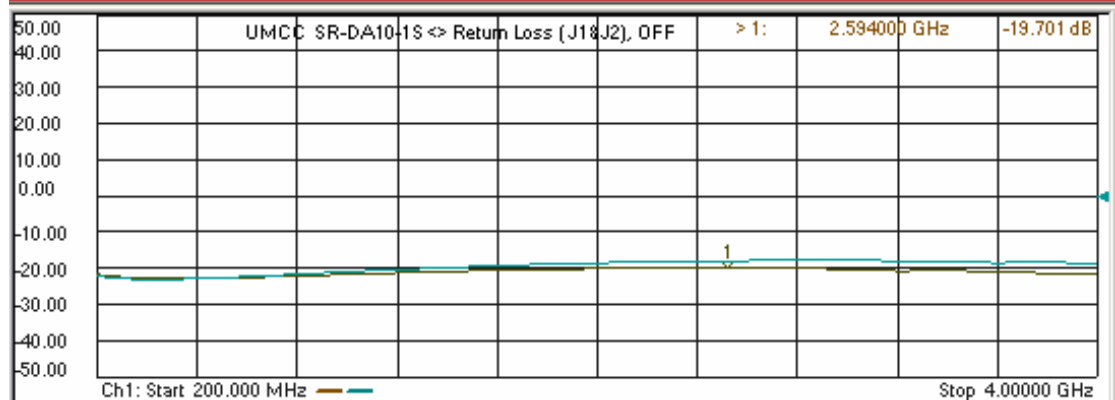

Model: SR-DA10-1S

-Insertion Loss

-Return Loss

Model: SR-DA10-1S