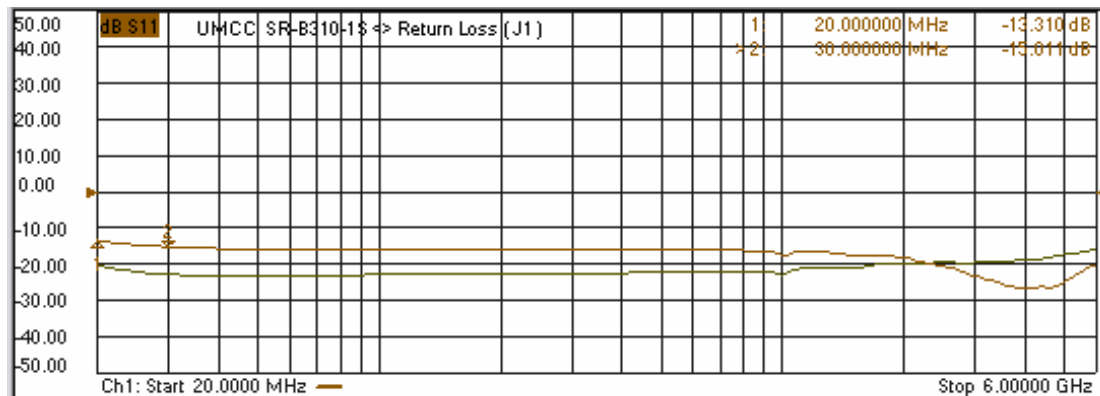

Model: SR-B310-1S

-Insertion Loss

-Return Loss

Model: SR-B310-1S

-Isolation

- Switching Speed