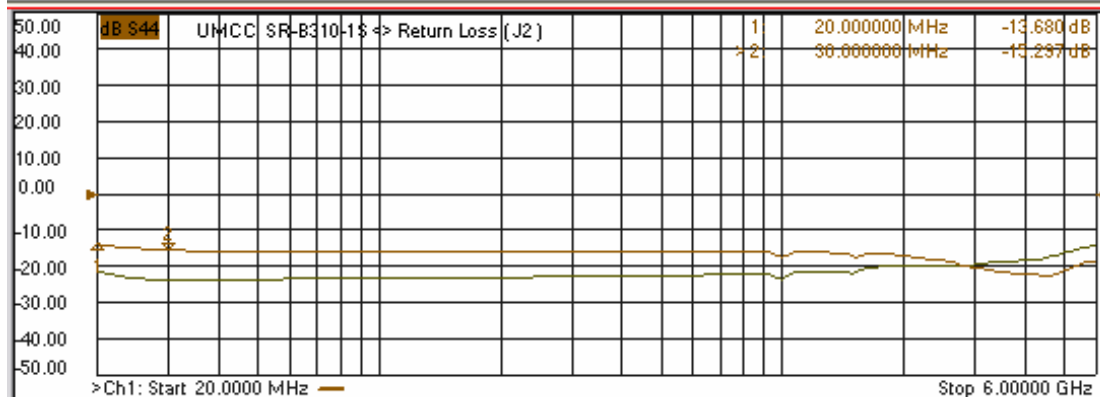

Model: SR-B310-1S

-Insertion Loss

-Return Loss

Model: SR-B310-1S

-Isolation

- Switching Speed