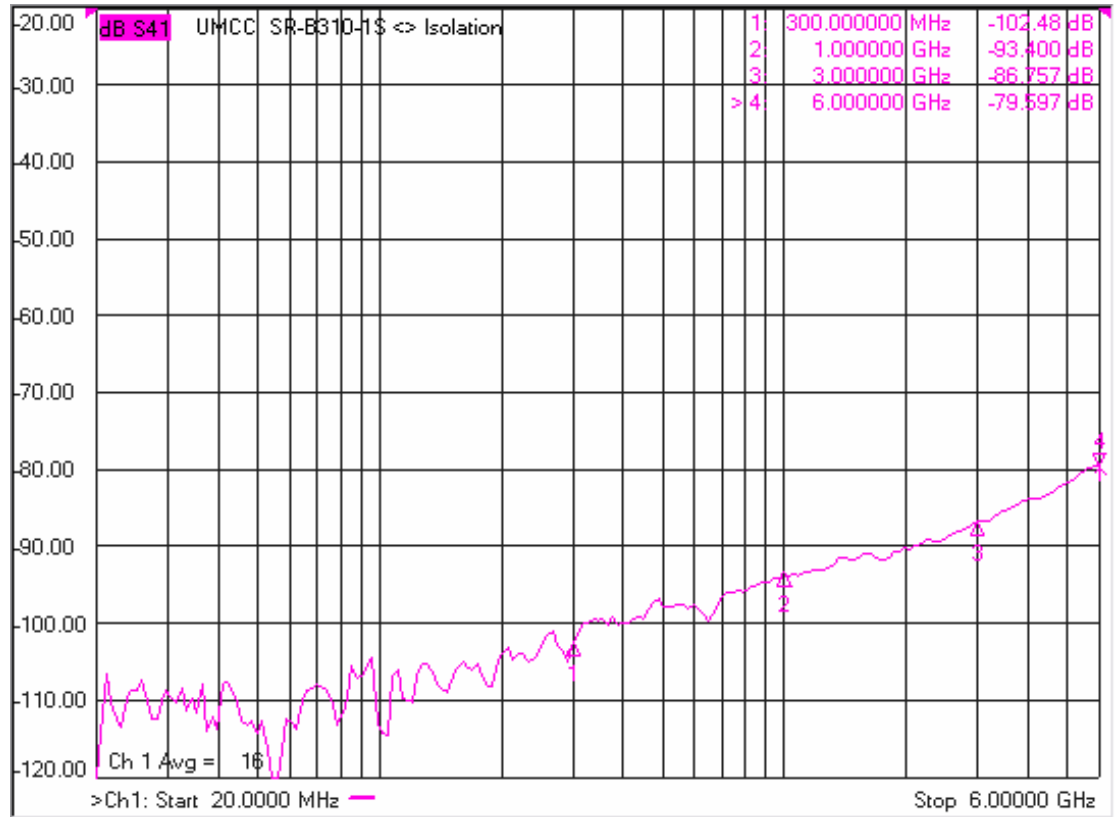

Model: SR-B310-1S

-Insertion Loss

-Return Loss

Model: SR-B310-1S

-Isolation

- Switching Speed