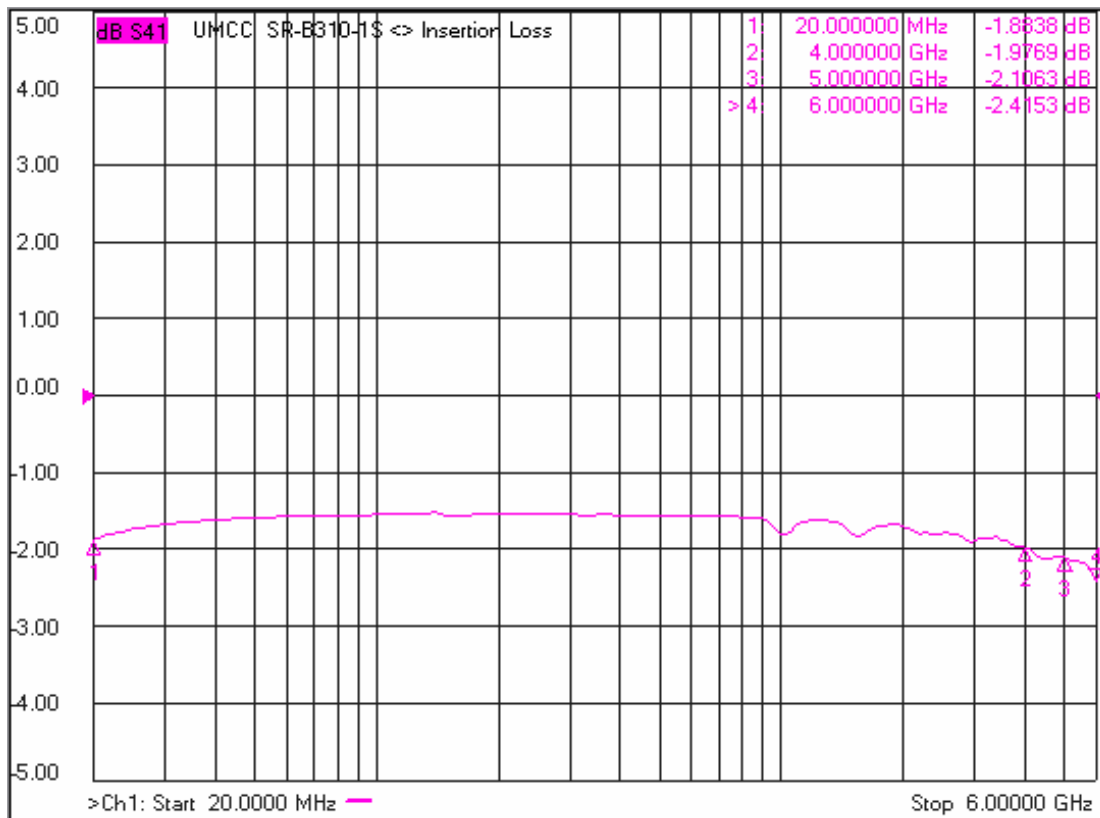

Model: SR-B310-1S

-Insertion Loss

-Return Loss

Model: SR-B310-1S

-Isolation

- Switching Speed