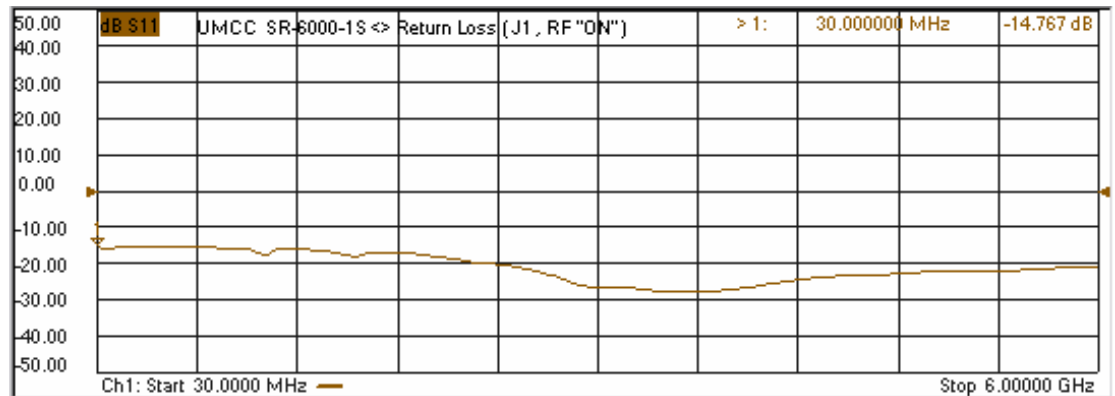

Model: SR-6000-1S

-Insertion Loss

-Return Loss

Model: SR-6000-1S

-Isolation

-Switching Speed