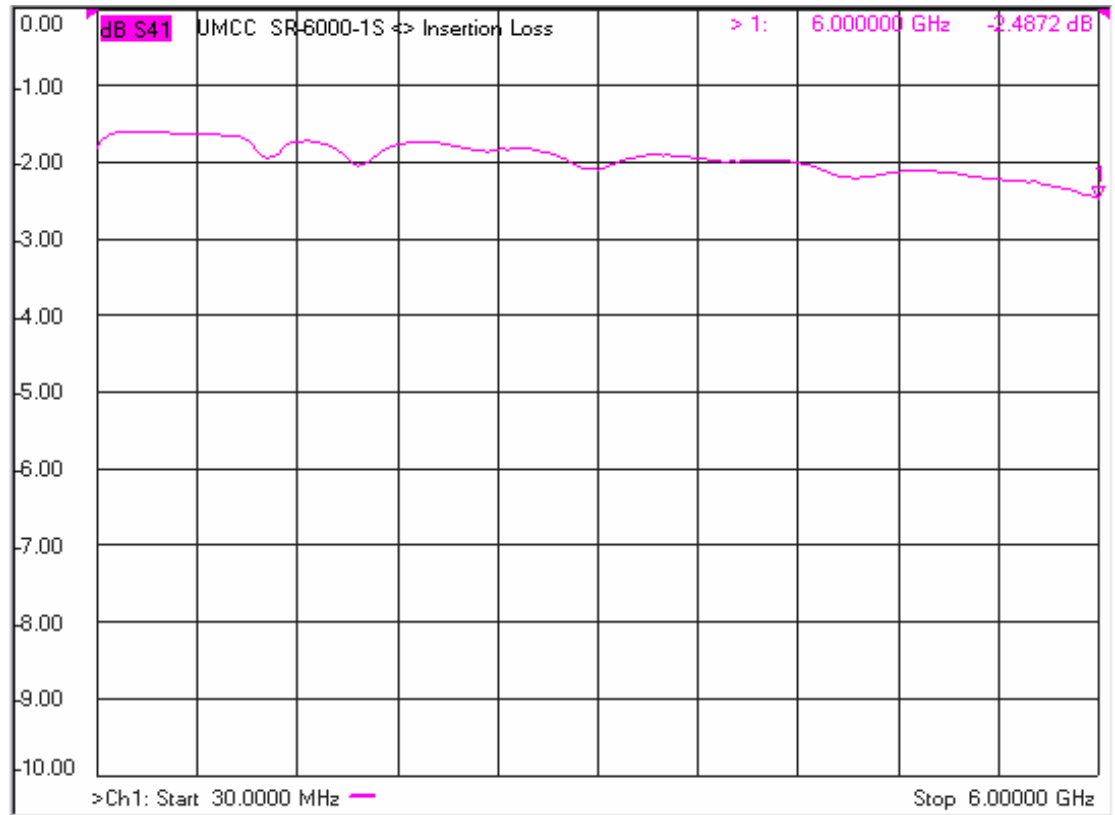

Model: SR-6000-1S

-Insertion Loss

-Return Loss

Model: SR-6000-1S

-Isolation

-Switching Speed