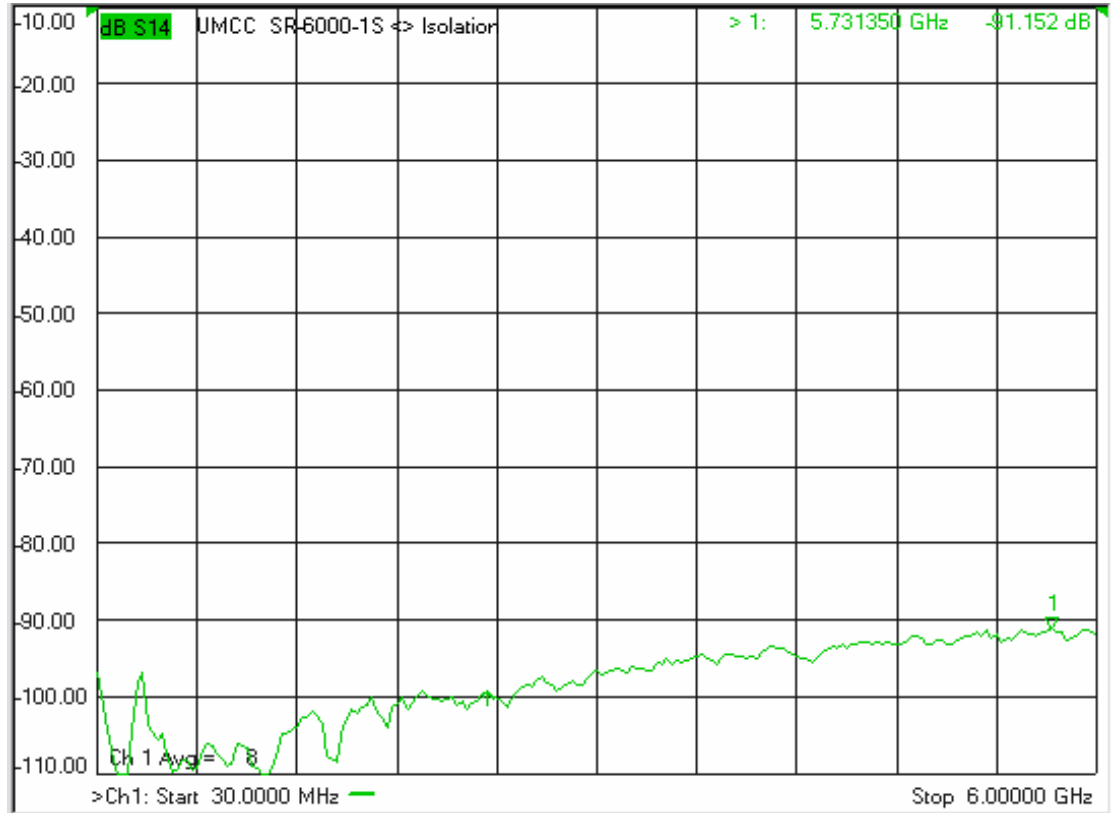

Model: SR-6000-1S

-Insertion Loss

-Return Loss

Model: SR-6000-1S

-Isolation

-Switching Speed