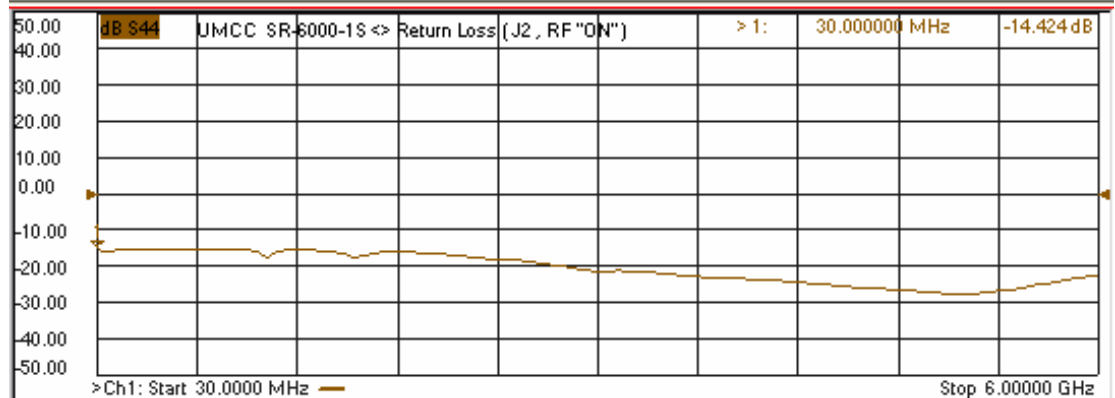

Model: SR-6000-1S

-Insertion Loss

-Return Loss

Model: SR-6000-1S

-Isolation

-Switching Speed