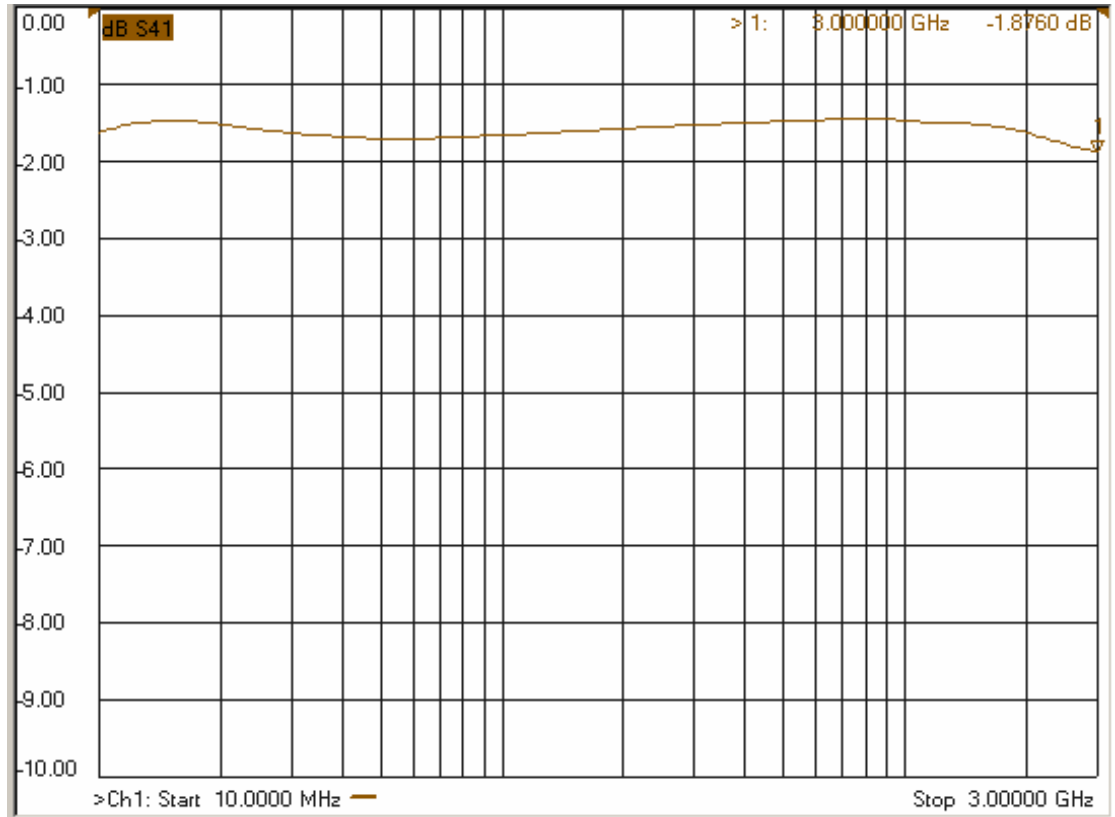

Model: SR-3010-1S

-Insertion Loss

-Return Loss

Model: SR-3010-1S

-Isolation