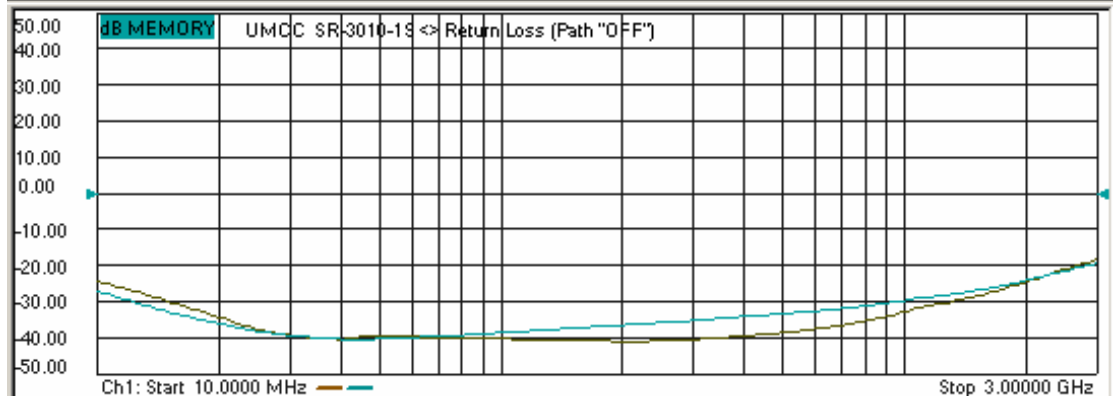

Model: SR-3010-1S

-Insertion Loss

-Return Loss

Model: SR-3010-1S

-Isolation