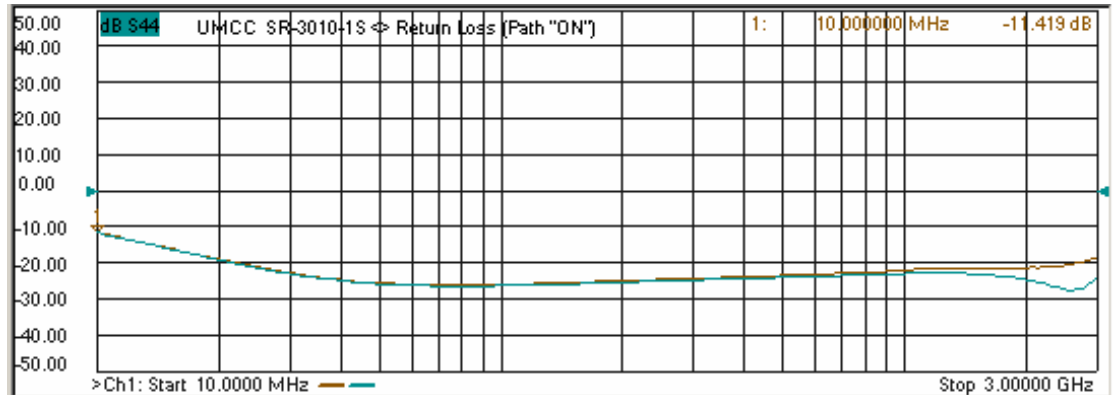

Model: SR-3010-1S

-Insertion Loss

-Return Loss

Model: SR-3010-1S

-Isolation