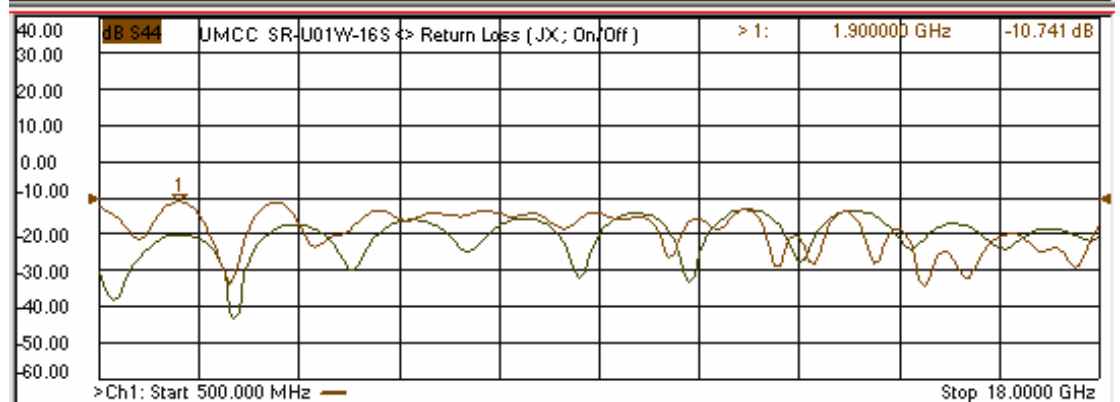

Model: SR-U01W-16S

-Insertion Loss

-Return Loss

Model: SR-U01W-16S

-Isolation

- Switching Response

| | |
|------------|----------|
| ON time: | ~ 200 ns |
| Rise time: | ~ 150 ns |
| OFF time: | ~ 100 ns |
| Fall time: | ~ 70 ns |