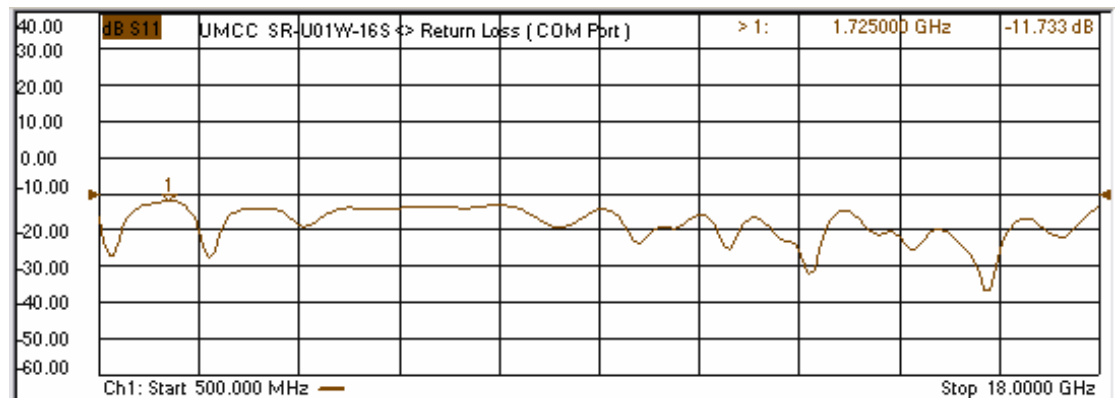

Model: SR-U01W-16S

-Insertion Loss

-Return Loss

Model: SR-U01W-16S

-Isolation

- Switching Response

| | |
|------------|----------|
| ON time: | ~ 200 ns |
| Rise time: | ~ 150 ns |
| OFF time: | ~ 100 ns |
| Fall time: | ~ 70 ns |