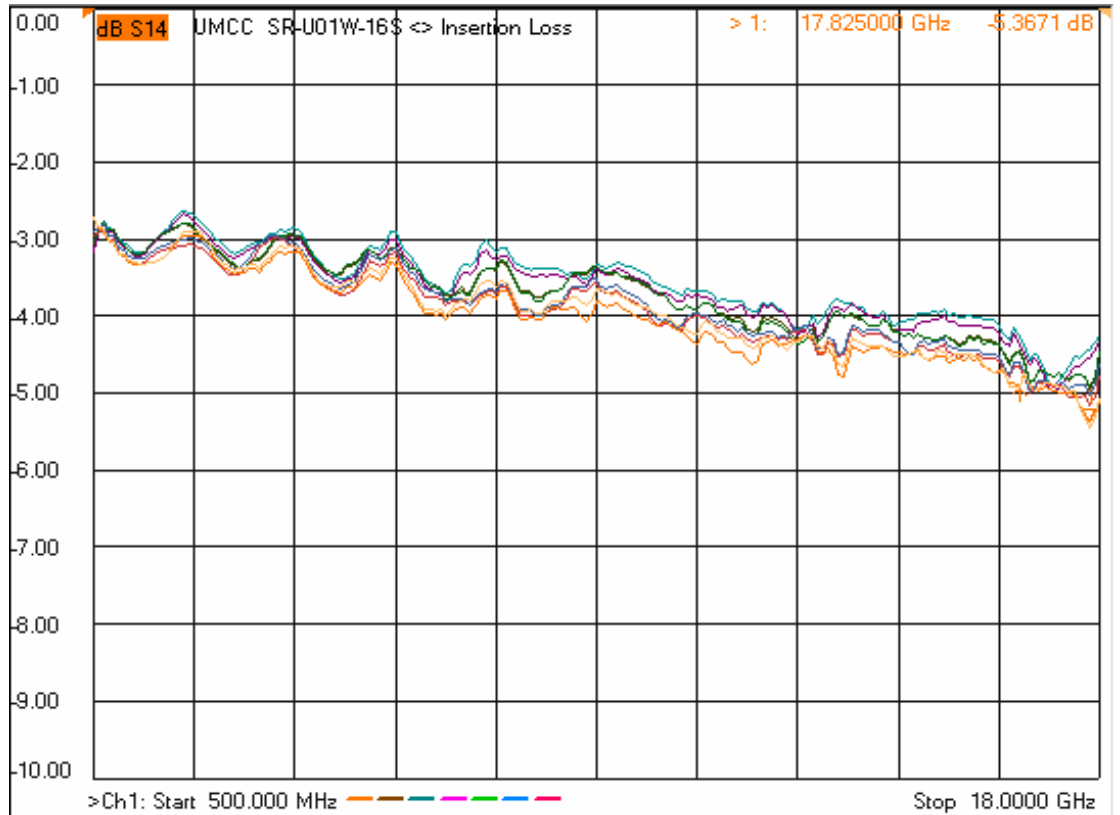

Model: SR-U01W-16S

-Insertion Loss

-Return Loss

Model: SR-U01W-16S

-Isolation

- Switching Response

| | |
|------------|----------|
| ON time: | ~ 200 ns |
| Rise time: | ~ 150 ns |
| OFF time: | ~ 100 ns |
| Fall time: | ~ 70 ns |