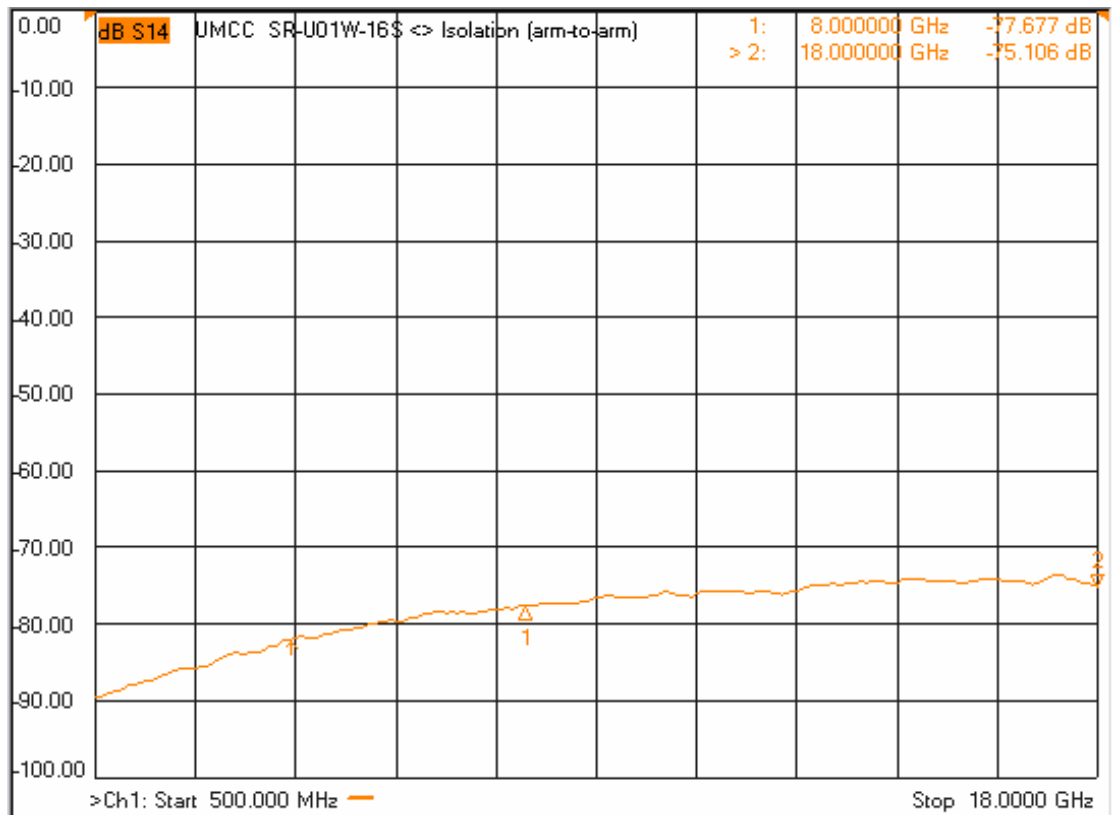

Model: SR-U01W-16S

-Insertion Loss

-Return Loss

Model: SR-U01W-16S

-Isolation

- Switching Response

| | |
|------------|----------|
| ON time: | ~ 200 ns |
| Rise time: | ~ 150 ns |
| OFF time: | ~ 100 ns |
| Fall time: | ~ 70 ns |