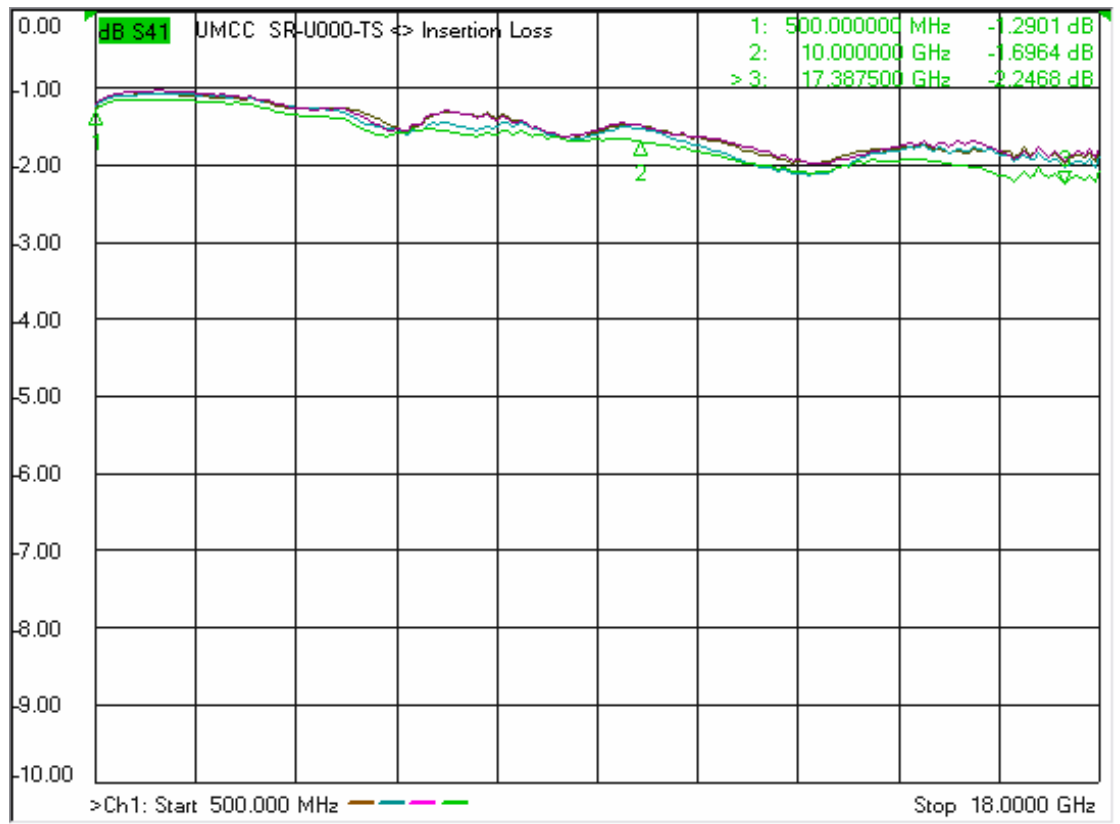

Model: SR-U000-TS

-Insertion Loss

-Return Loss

Model: SR-U000-TS

-Isolation