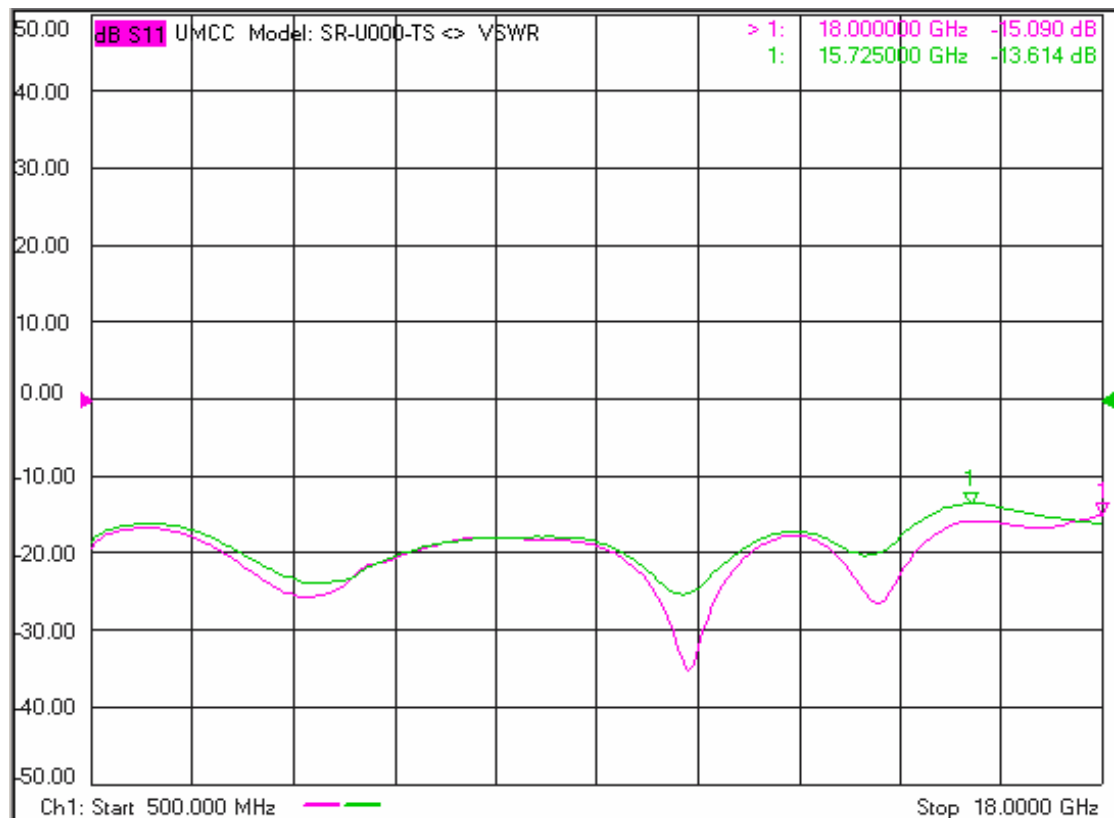

Model: SR-U000-TS

-Insertion Loss

-Return Loss

Model: SR-U000-TS

-Isolation