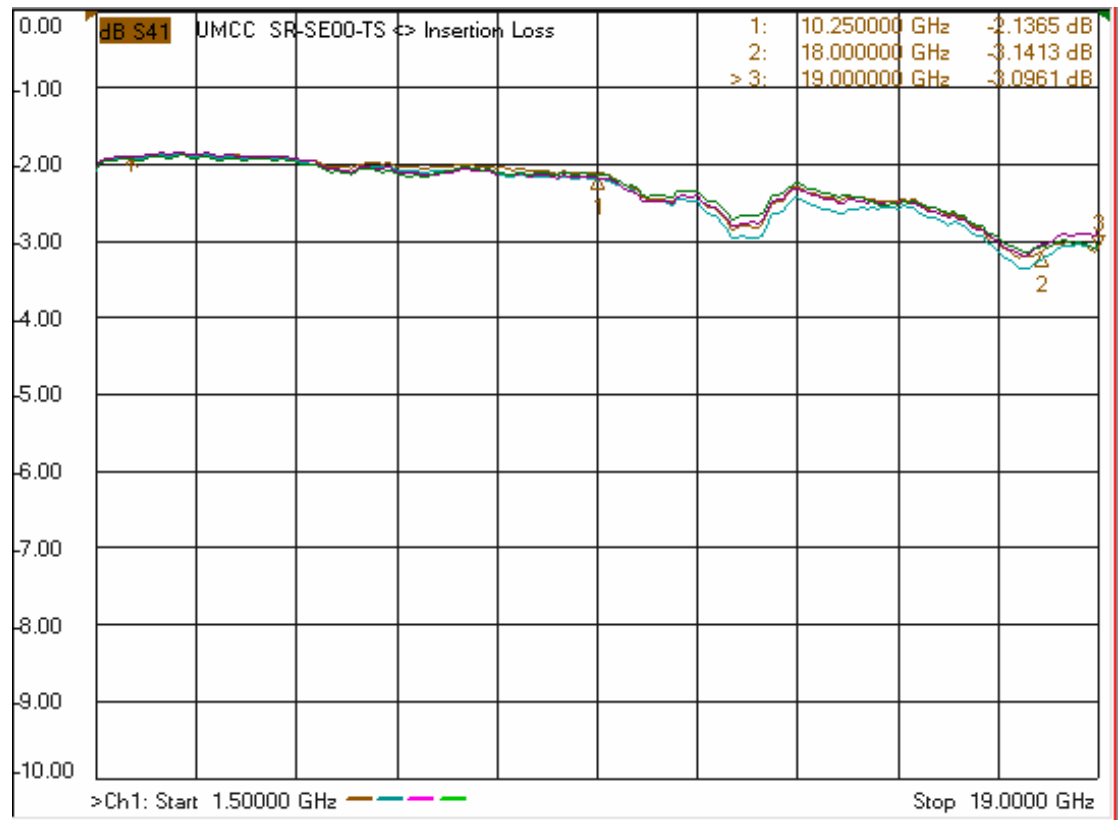

Model: SR-SE00-TS

-Insertion Loss

-Return Loss

Model: SR-SE00-TS

-Isolation