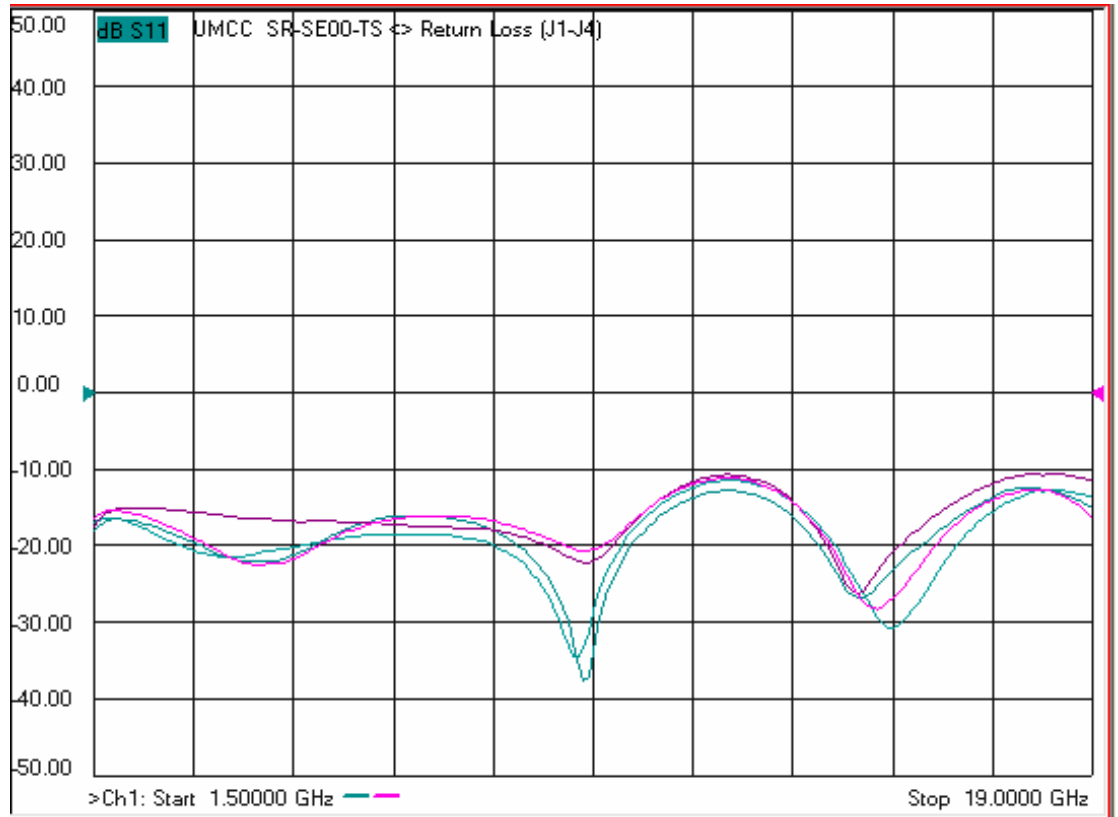

Model: SR-SE00-TS

-Insertion Loss

-Return Loss

Model: SR-SE00-TS

-Isolation