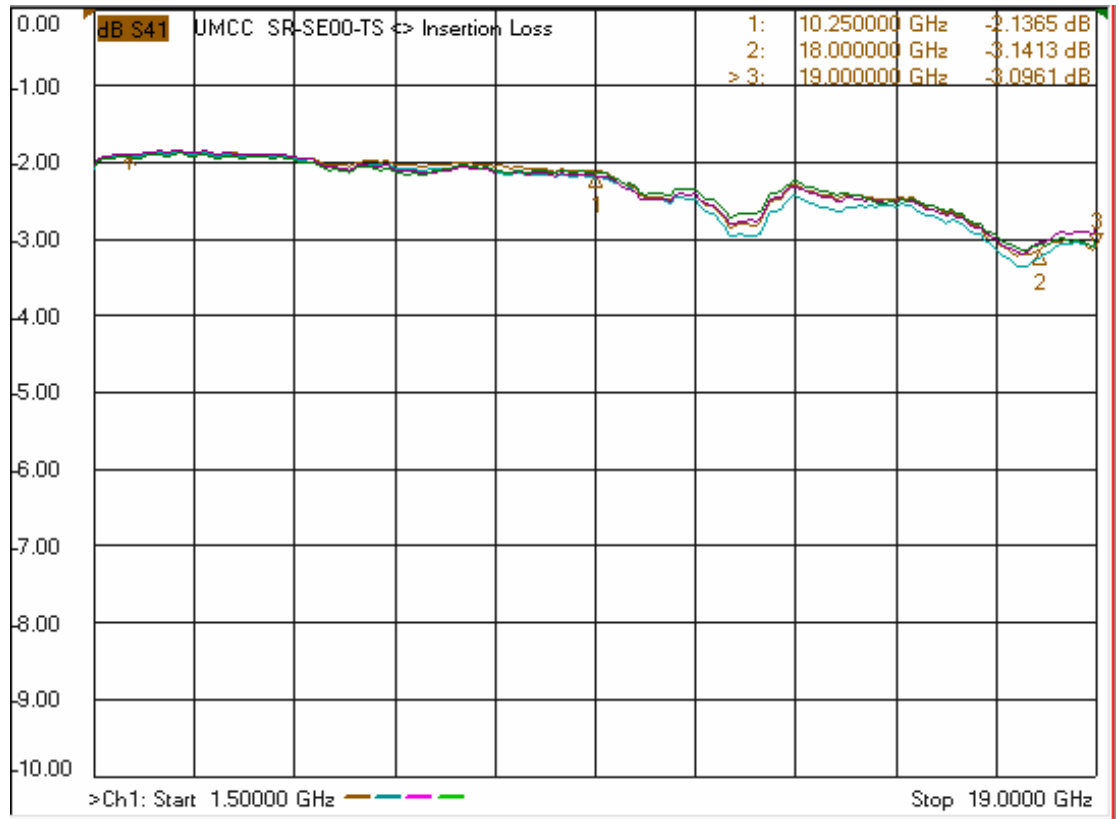

Model: SR-SE00-TS

-Insertion Loss

-Return Loss

Model: SR-SE00-TS

-Isolation