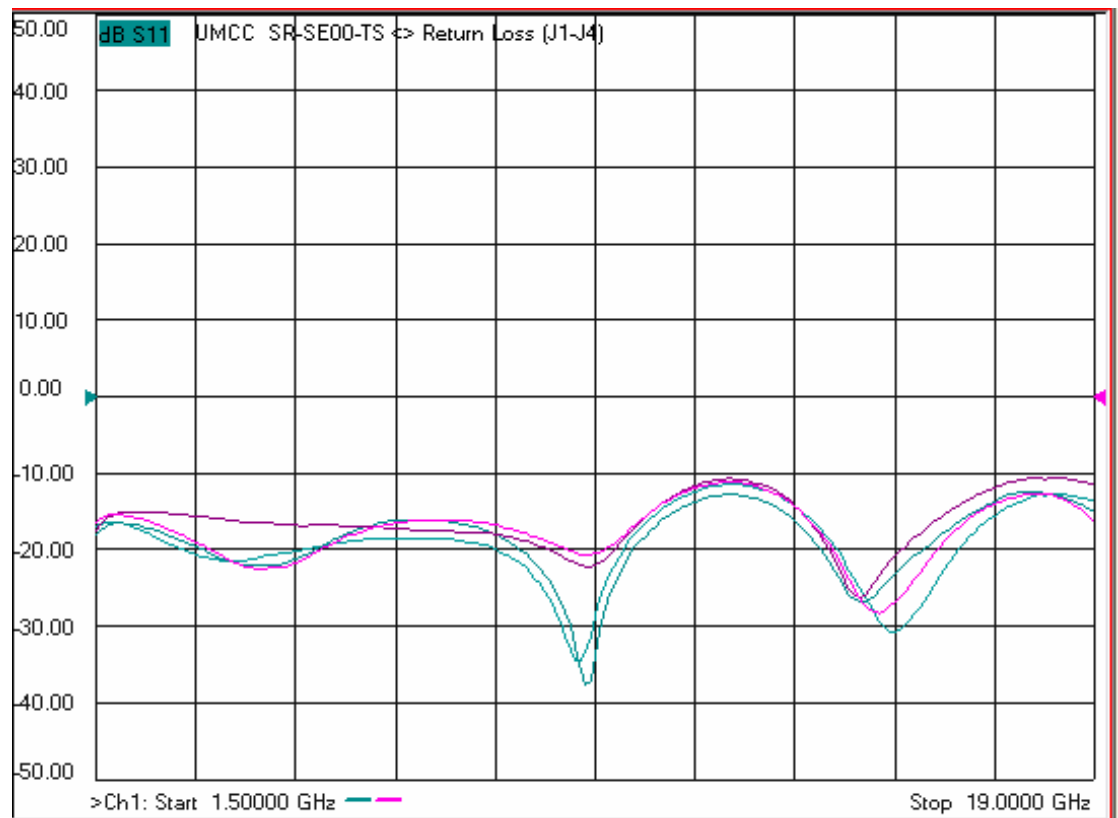

Model: SR-SE00-TS

-Insertion Loss

-Return Loss

Model: SR-SE00-TS

-Isolation