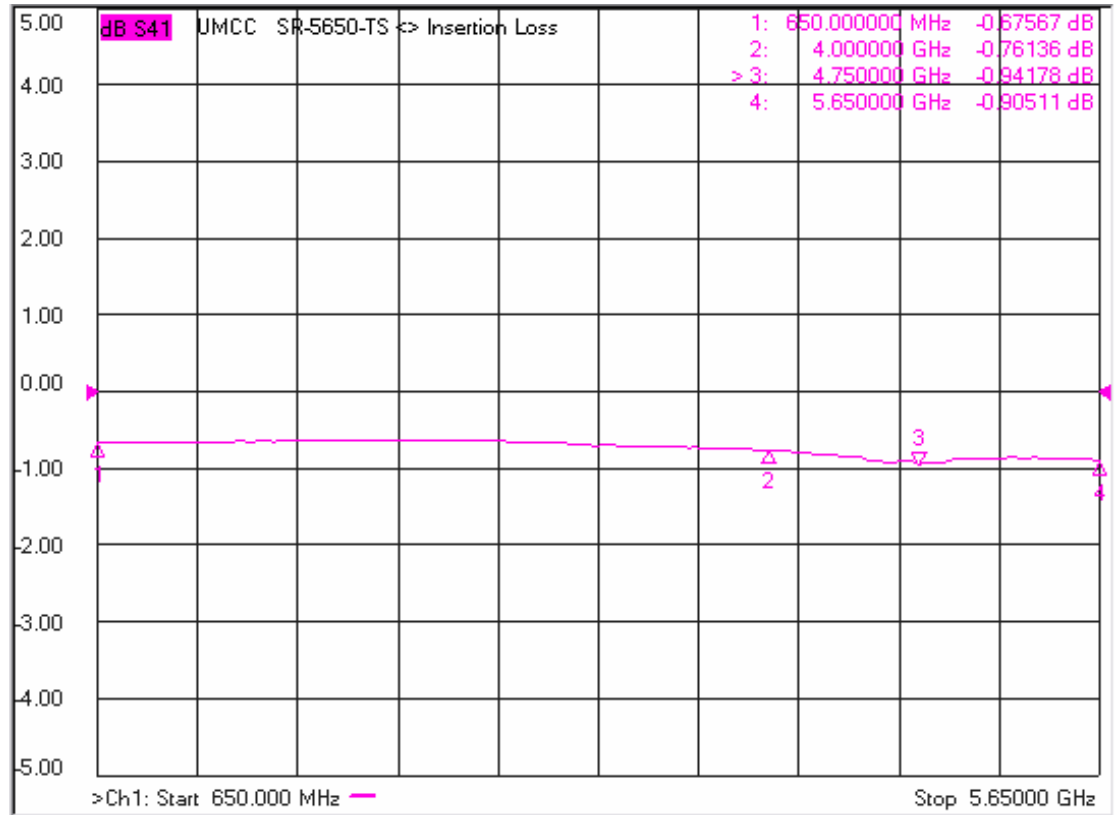

Model: SR-5650-TS

-Insertion Loss

-Return Loss

Model: SR-5650-TS

-Isolation

- Switching Speed