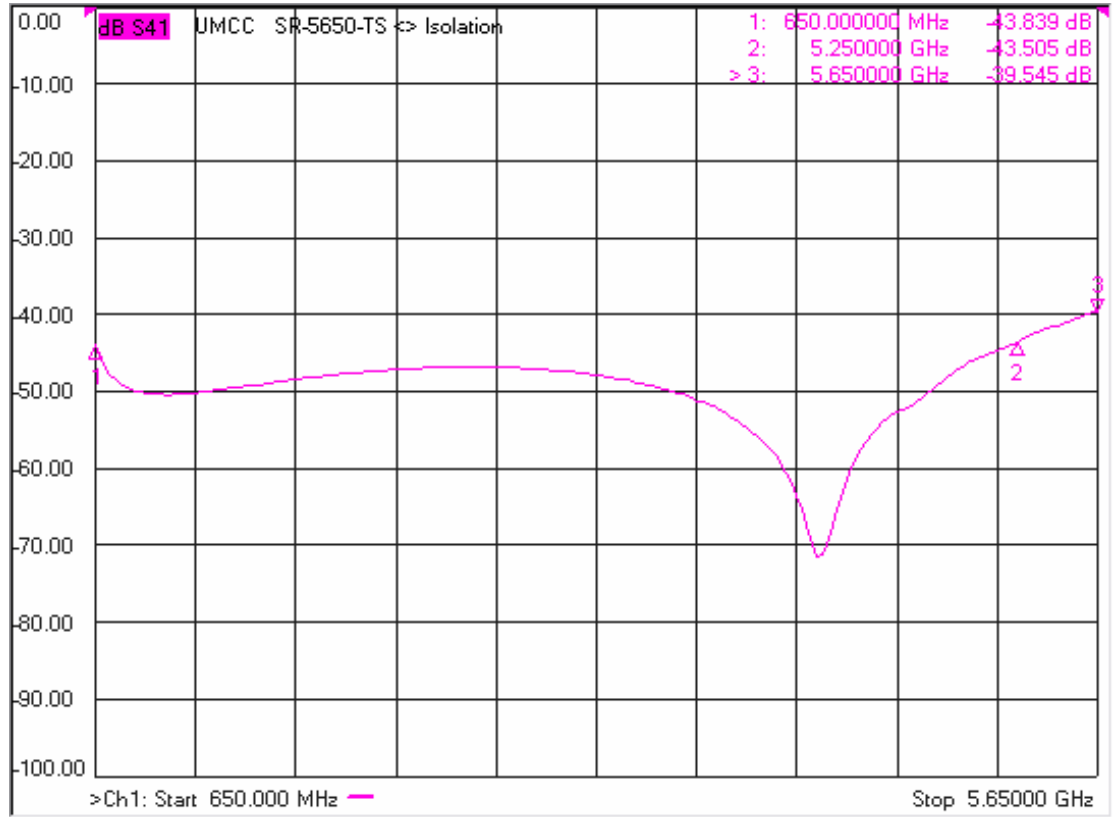

Model: SR-5650-TS

-Insertion Loss

-Return Loss

Model: SR-5650-TS

-Isolation

- Switching Speed