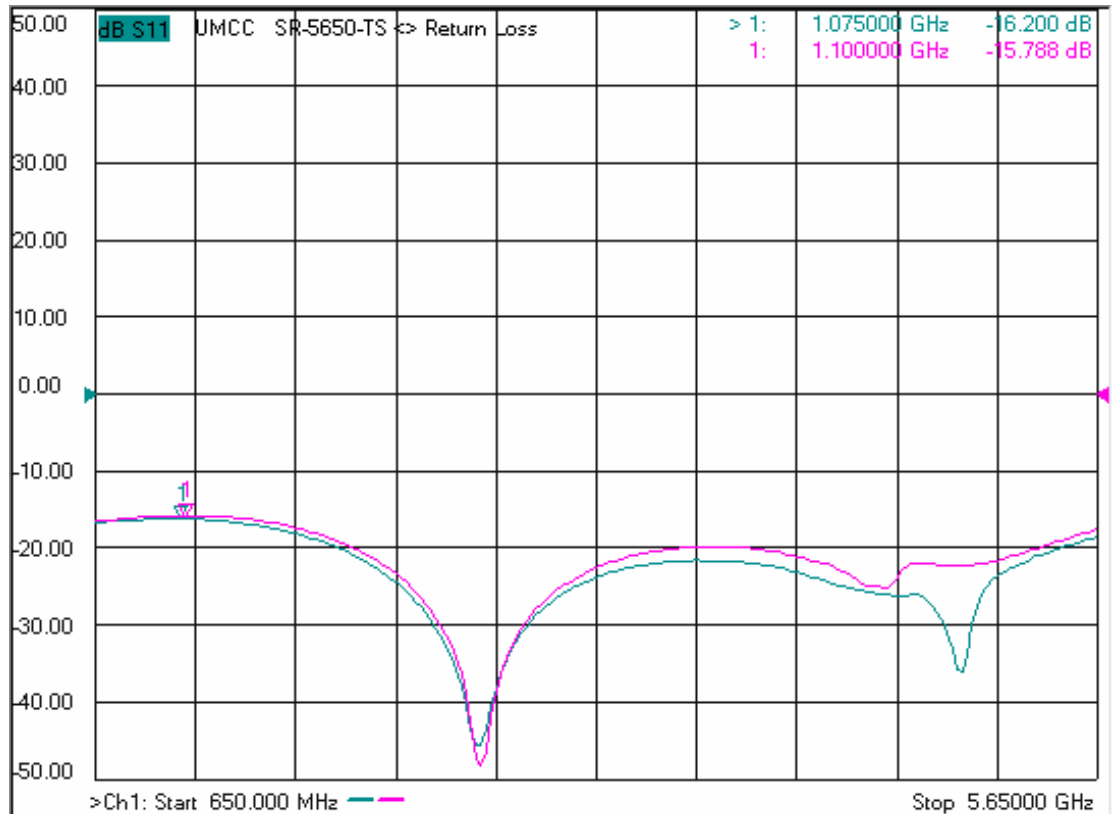

Model: SR-5650-TS

-Insertion Loss

-Return Loss

Model: SR-5650-TS

-Isolation

- Switching Speed