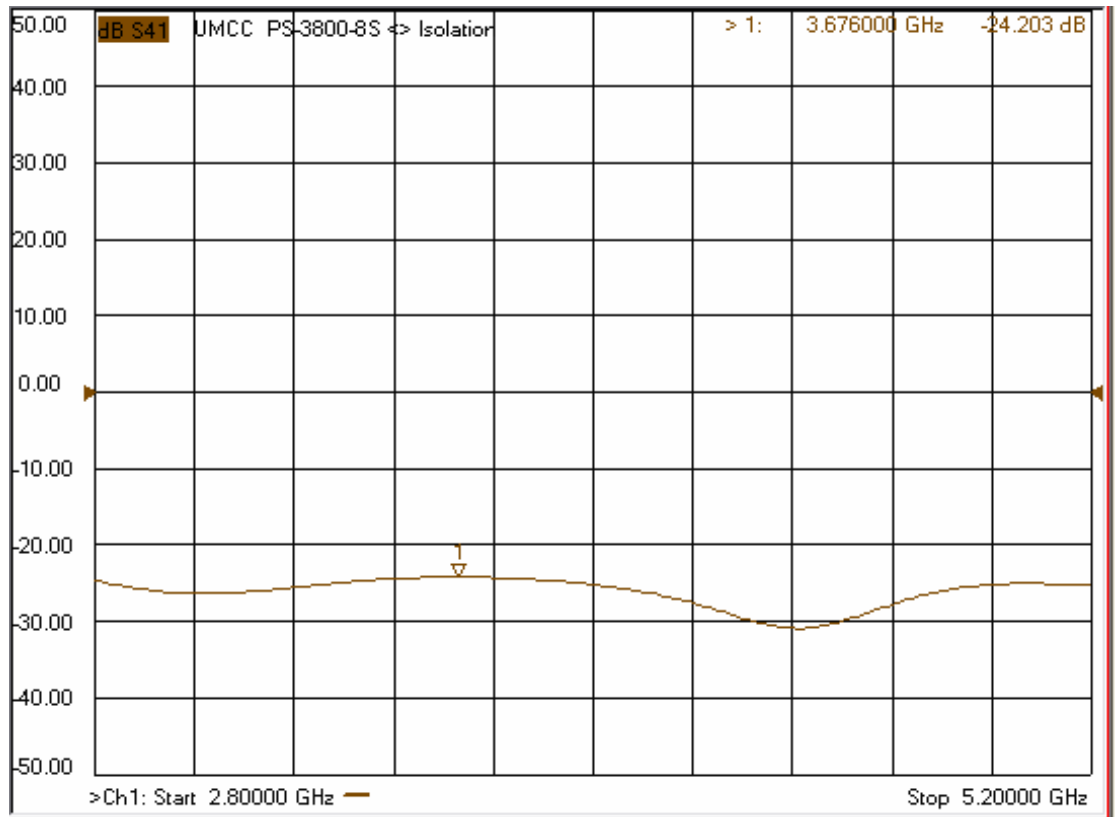

Model: PS-3800-8S

-Insertion Loss

-Return Loss

Model: PS-3800-8S

-Isolation

-Phase Error