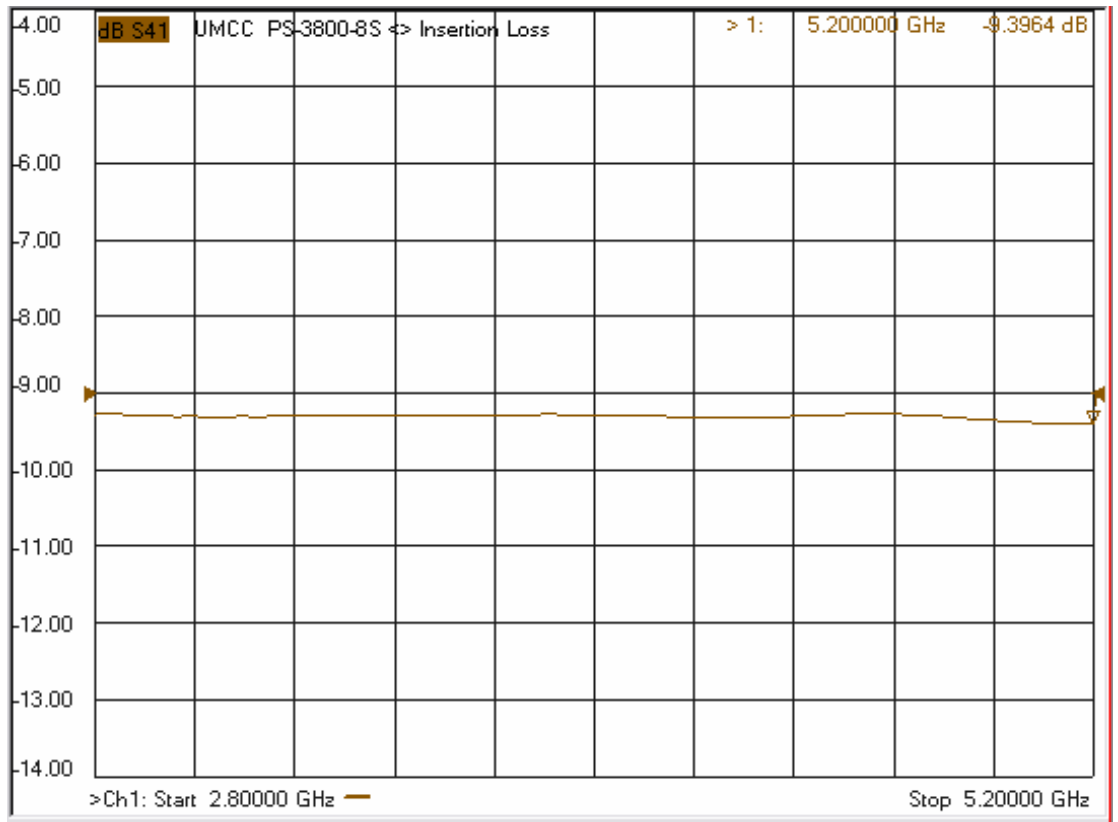

Model: PS-3800-8S

-Insertion Loss

-Return Loss

Model: PS-3800-8S

-Isolation

-Phase Error