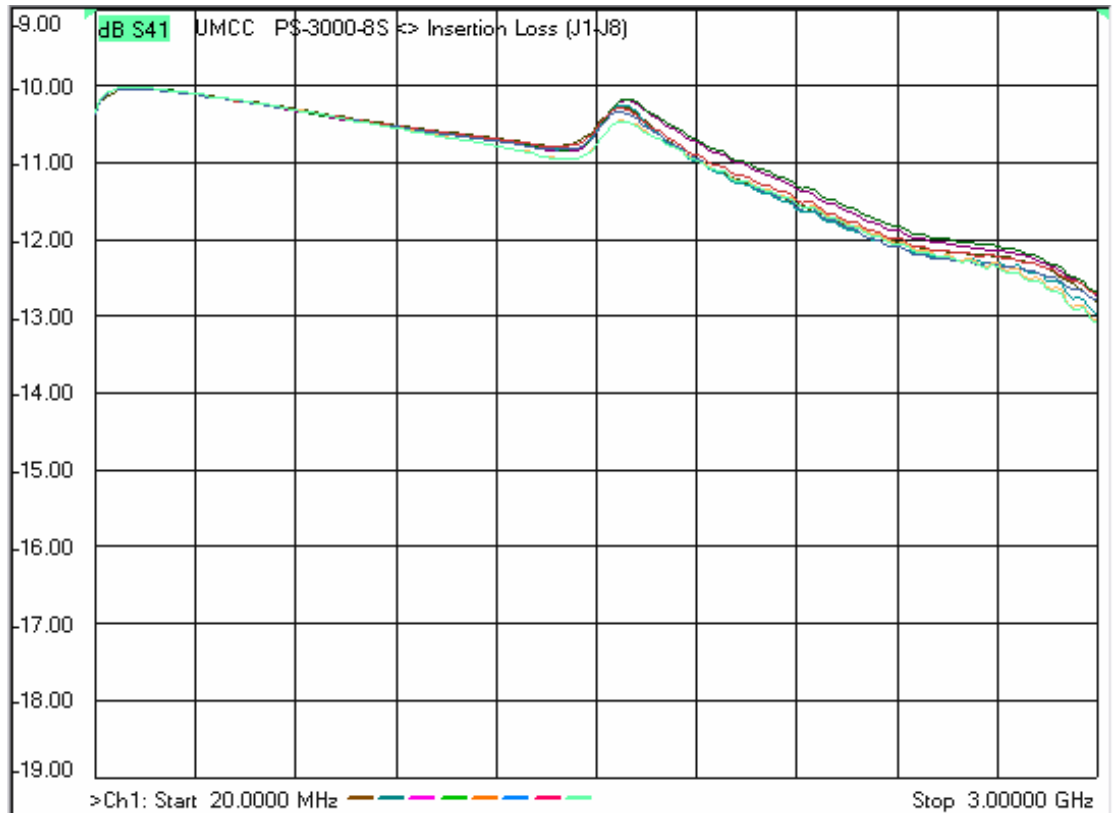

Model: PS-3000-8X

-Insertion Loss

-Return Loss

Model: PS-3000-8X

-Isolation

-Phase Error