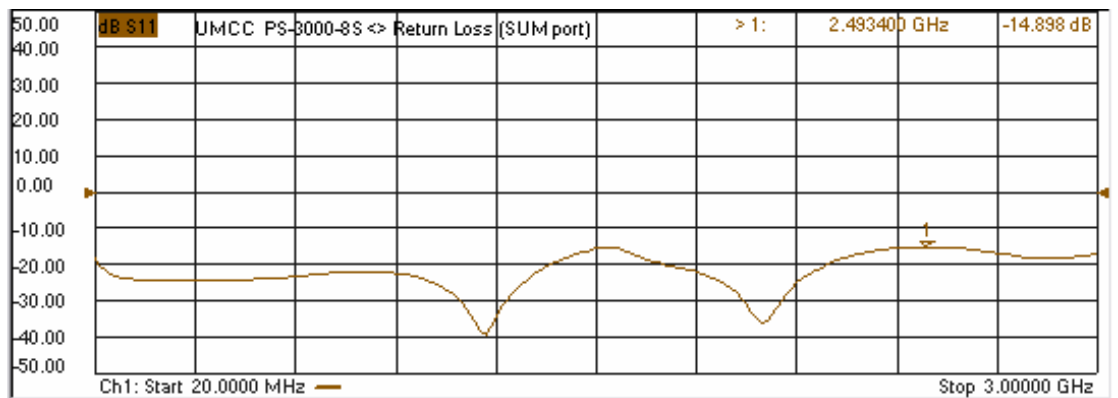

Model: PS-3000-8X

-Insertion Loss

-Return Loss

Model: PS-3000-8X

-Isolation

-Phase Error