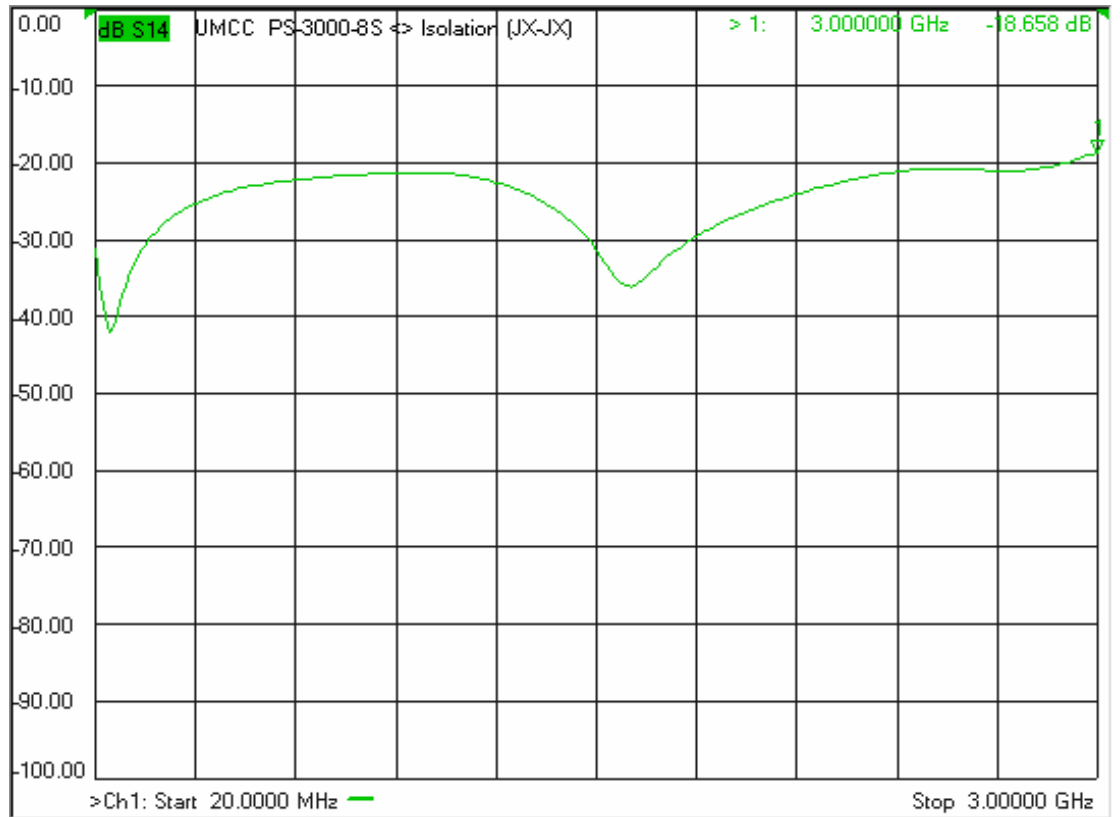

Model: PS-3000-8X

-Insertion Loss

-Return Loss

Model: PS-3000-8X

-Isolation

-Phase Error