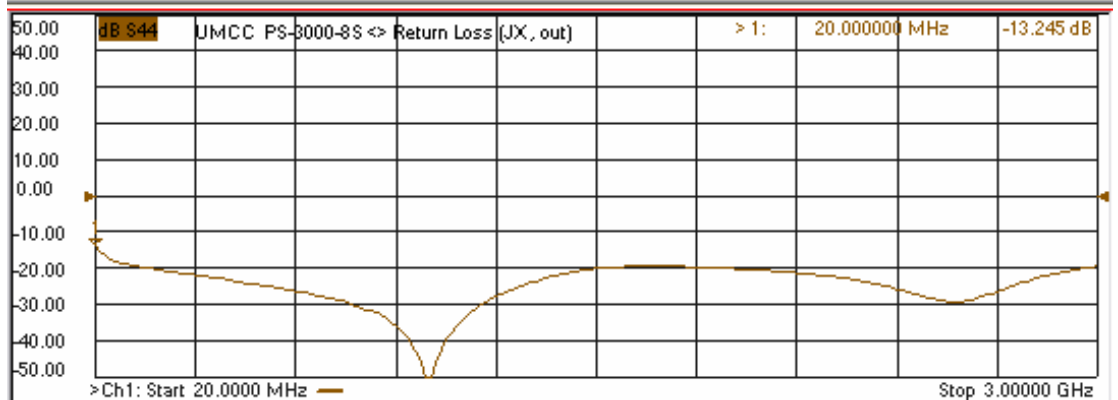

Model: PS-3000-8X

-Insertion Loss

-Return Loss

Model: PS-3000-8X

-Isolation

-Phase Error