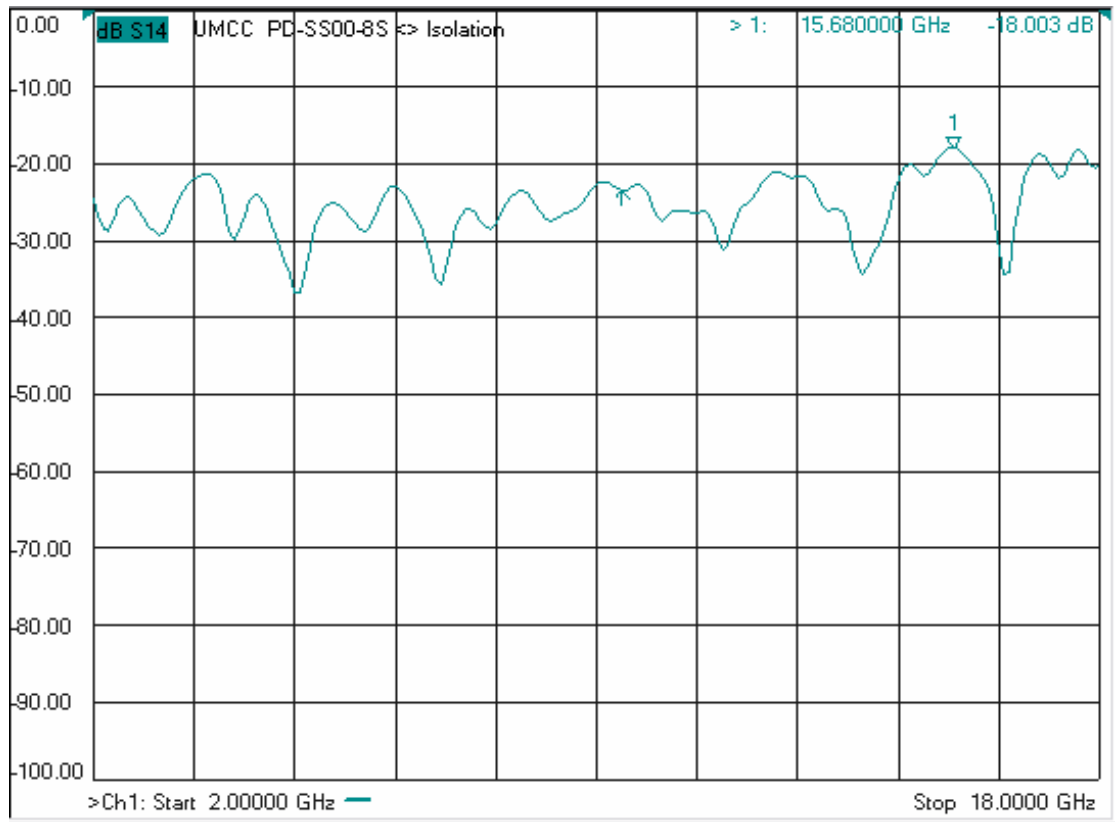

Model: PD-SS00-8S

-Insertion Loss

-Return Loss

Model: PD-SS00-8S

-Isolation

-Phase Error