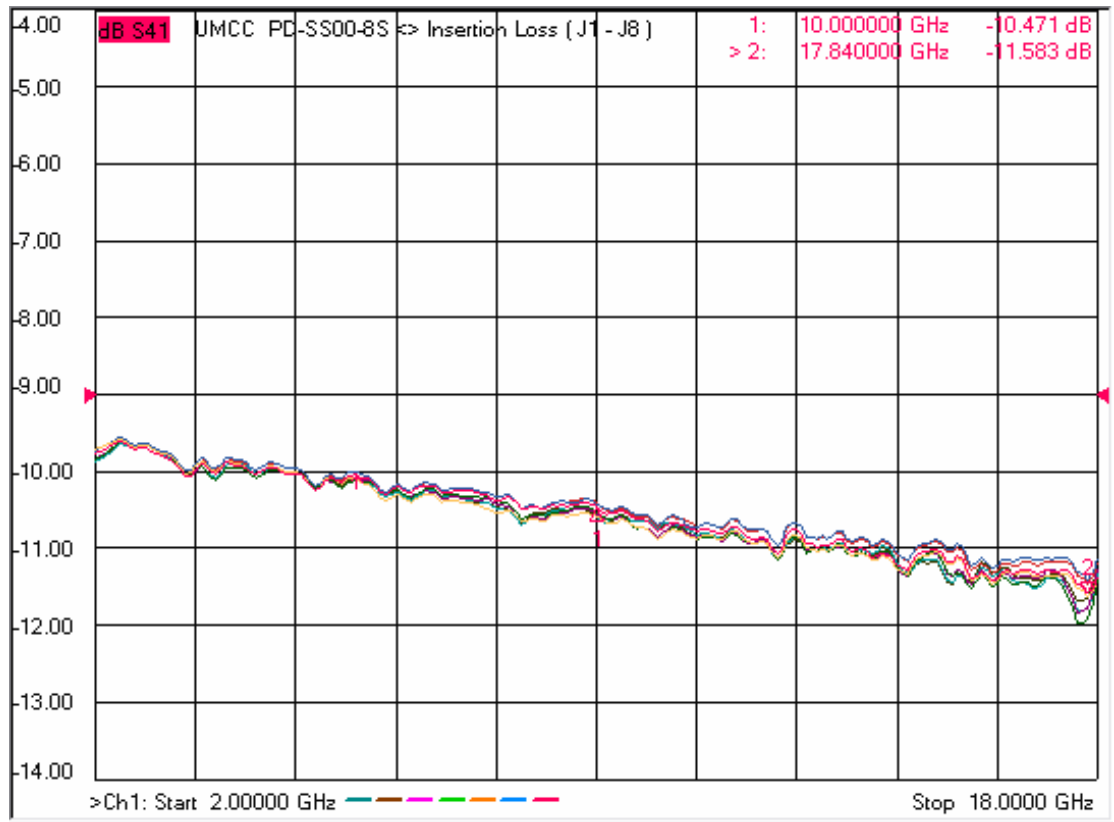

Model: PD-SS00-8S

-Insertion Loss

-Return Loss

Model: PD-SS00-8S

-Isolation

-Phase Error