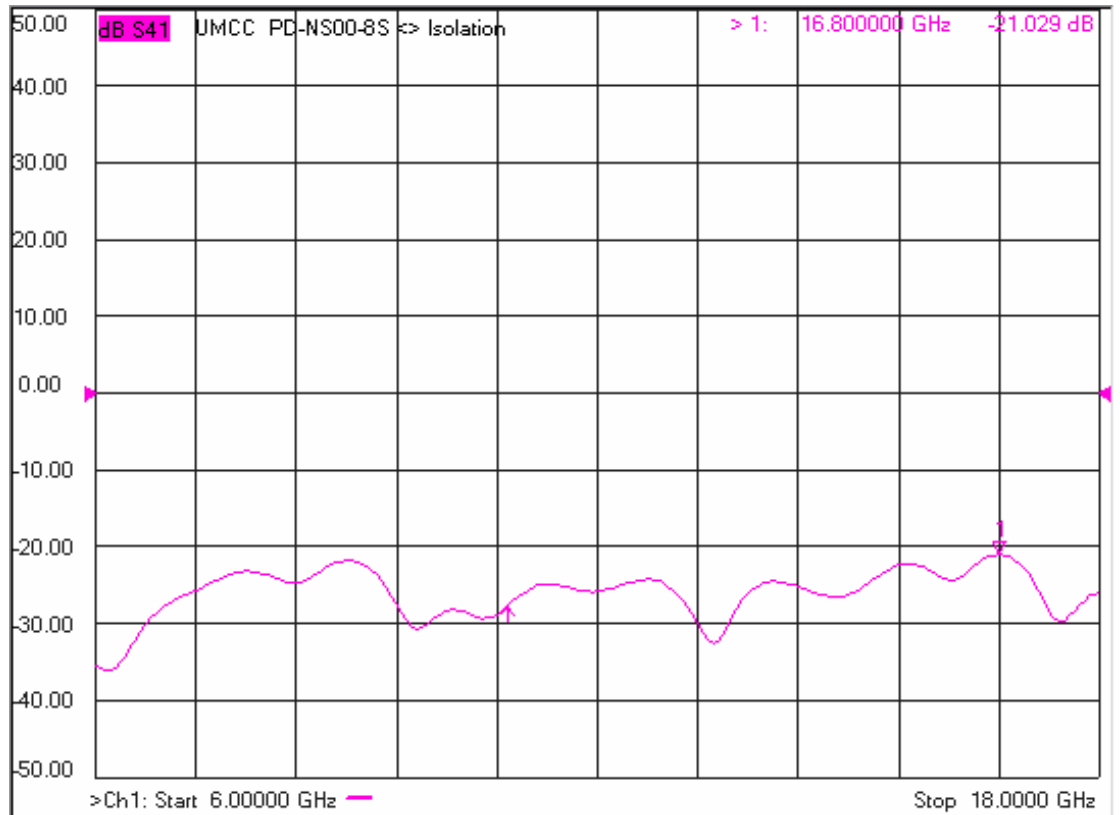

Model: PD-NS00-8S

-Insertion Loss

-Return Loss

Model: PD-NS00-8S

-Isolation

-Phase Error