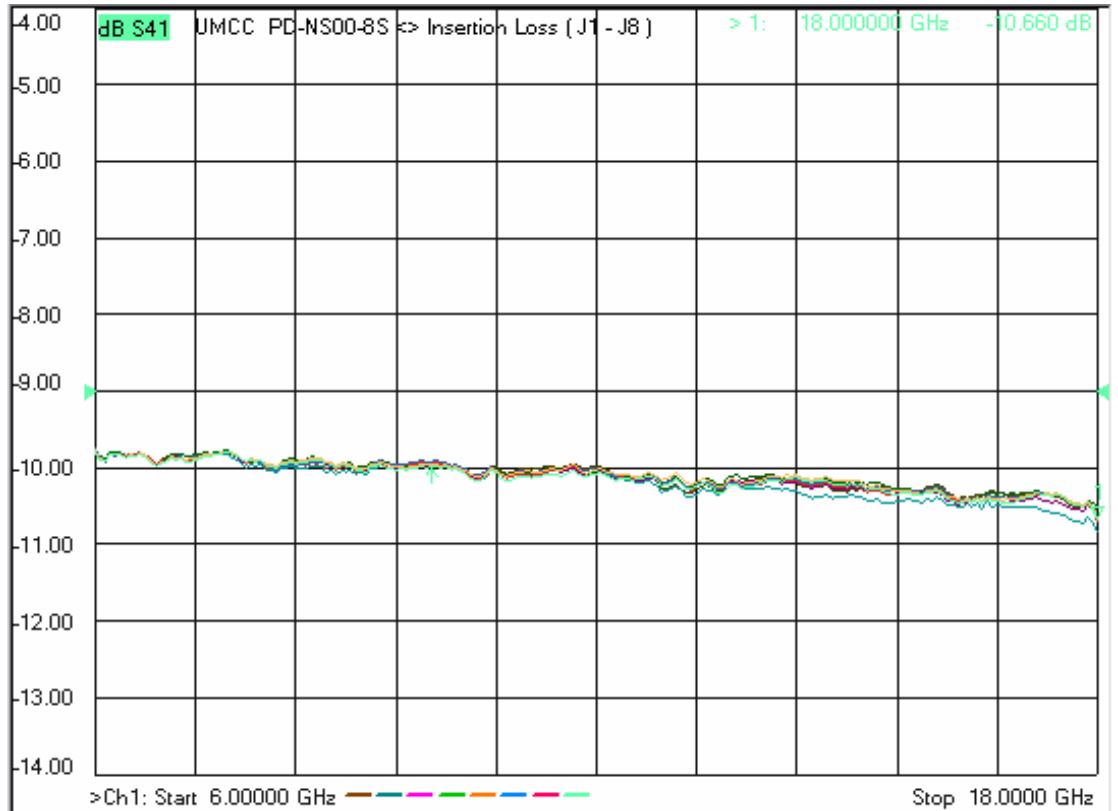

Model: PD-NS00-8S

-Insertion Loss

-Return Loss

Model: PD-NS00-8S

-Isolation

-Phase Error