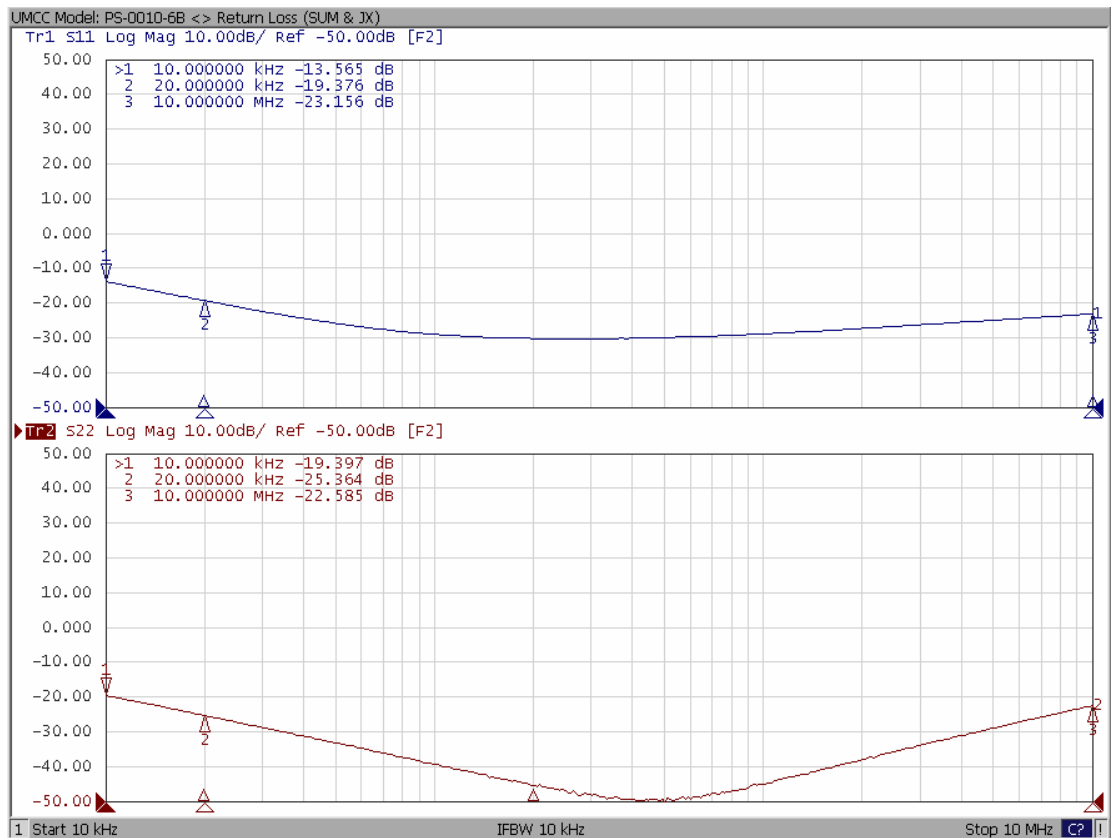

Model: PS-0010-6X

- Total Insertion Loss
(Division Loss = 7.78dB)

- Return Loss

- Isolation