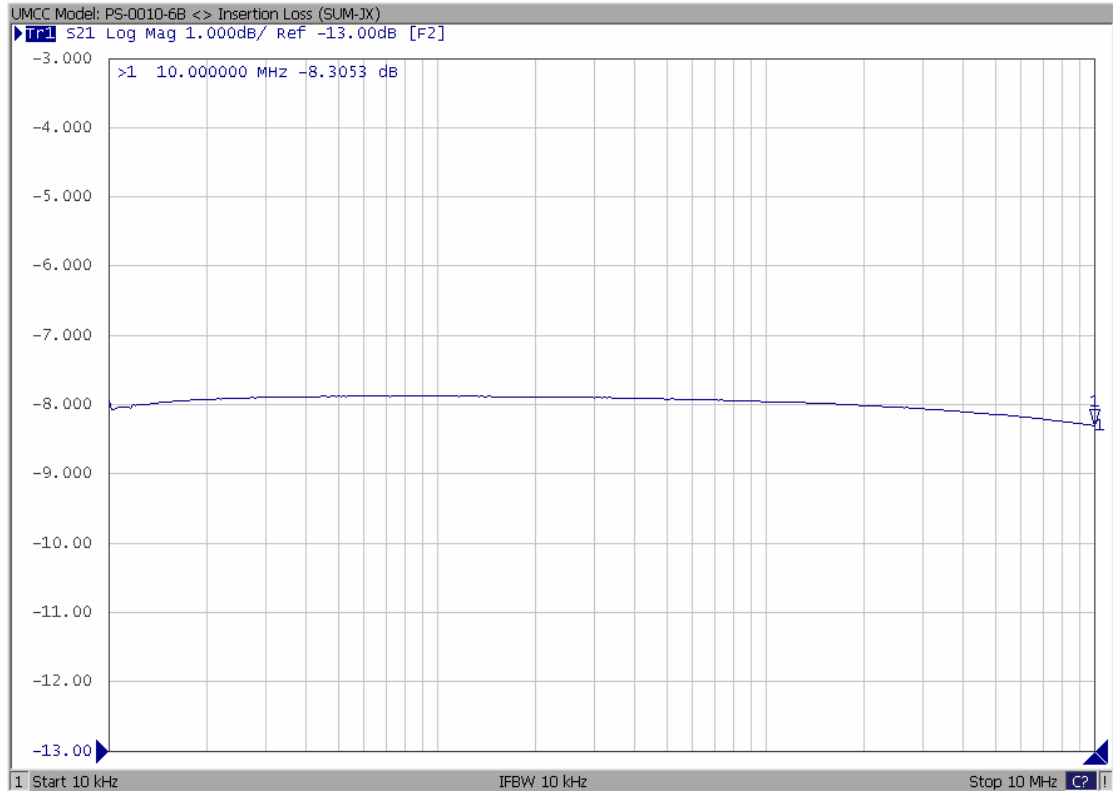

Model: PS-0010-6X

- Total Insertion Loss
(Division Loss = 7.78dB)

- Return Loss

- Isolation