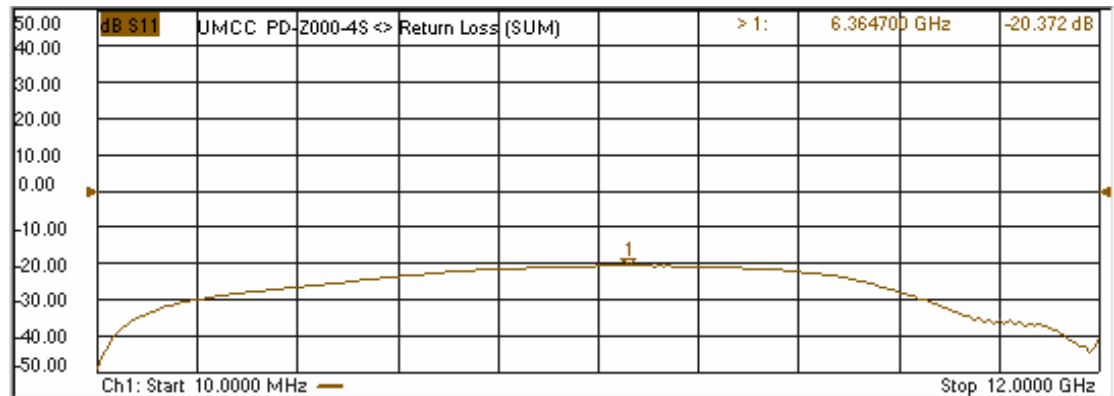

Model: PD-Z000-4S

-Insertion Loss

- Return Loss

Model: PD-Z000-4S