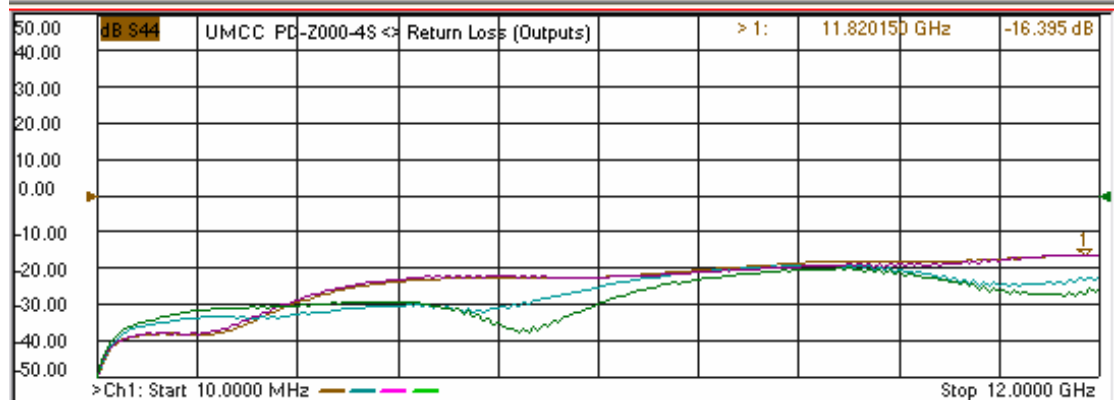

Model: PD-Z000-4S

-Insertion Loss

- Return Loss

Model: PD-Z000-4S