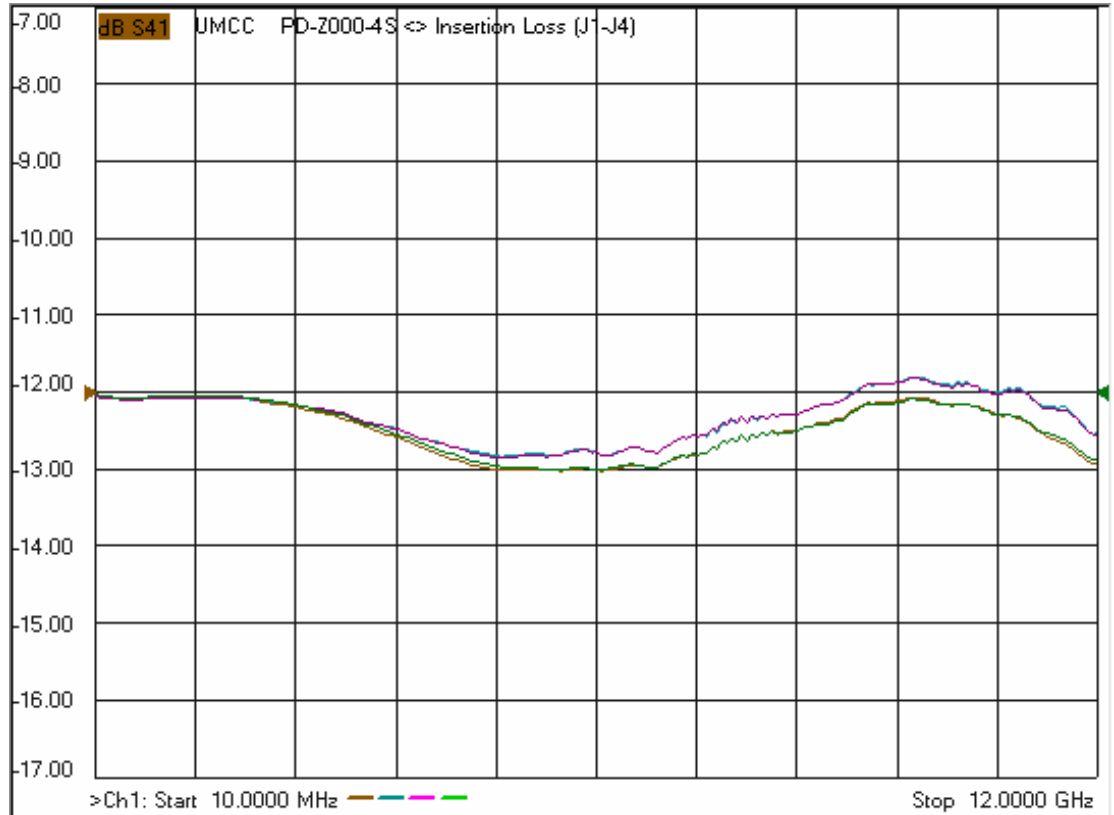

Model: PD-Z000-4S

-Insertion Loss

- Return Loss

Model: PD-Z000-4S