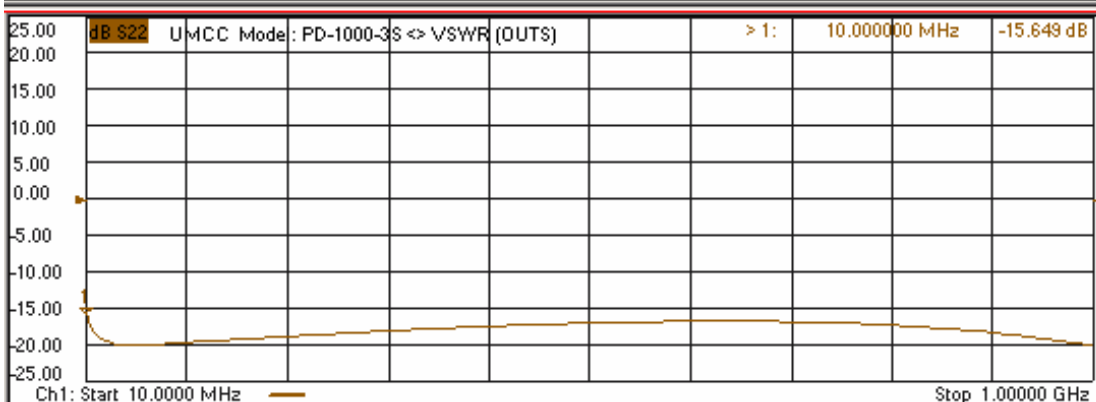

Model: PD-1000-3X

-Insertion Loss

-Return Loss (SUM Port)

-Return Loss (Output Ports)

Model: PD-1000-3X

-Isolation

-Phase Error