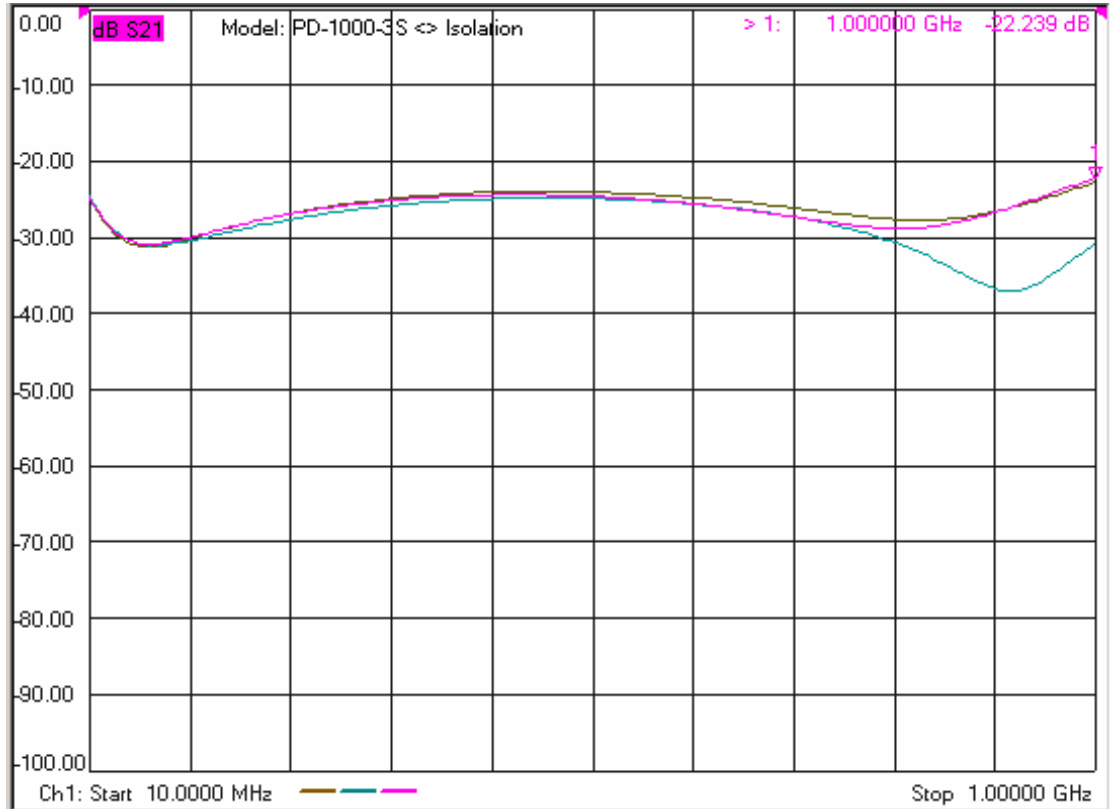

Model: PD-1000-3X

-Insertion Loss

-Return Loss (SUM Port)

-Return Loss (Output Ports)

Model: PD-1000-3X

-Isolation

-Phase Error