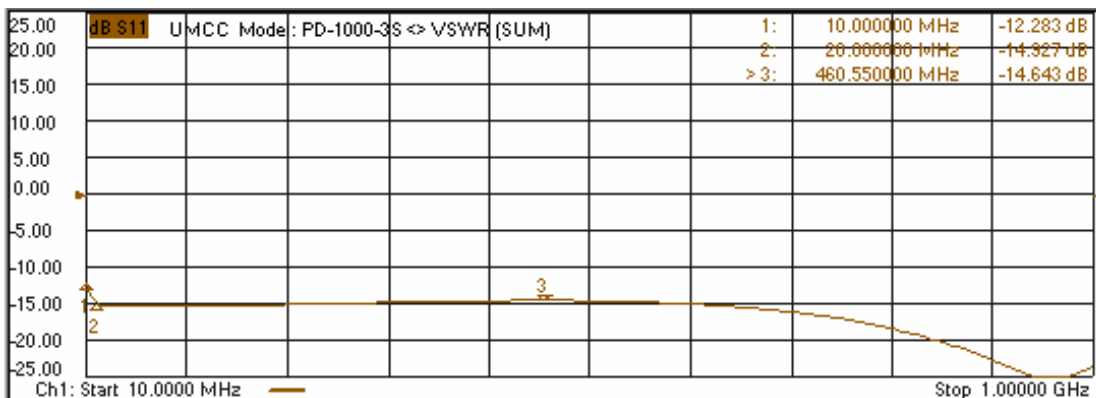

Model: PD-1000-3X

-Insertion Loss

-Return Loss (SUM Port)

-Return Loss (Output Ports)

Model: PD-1000-3X

-Isolation

-Phase Error