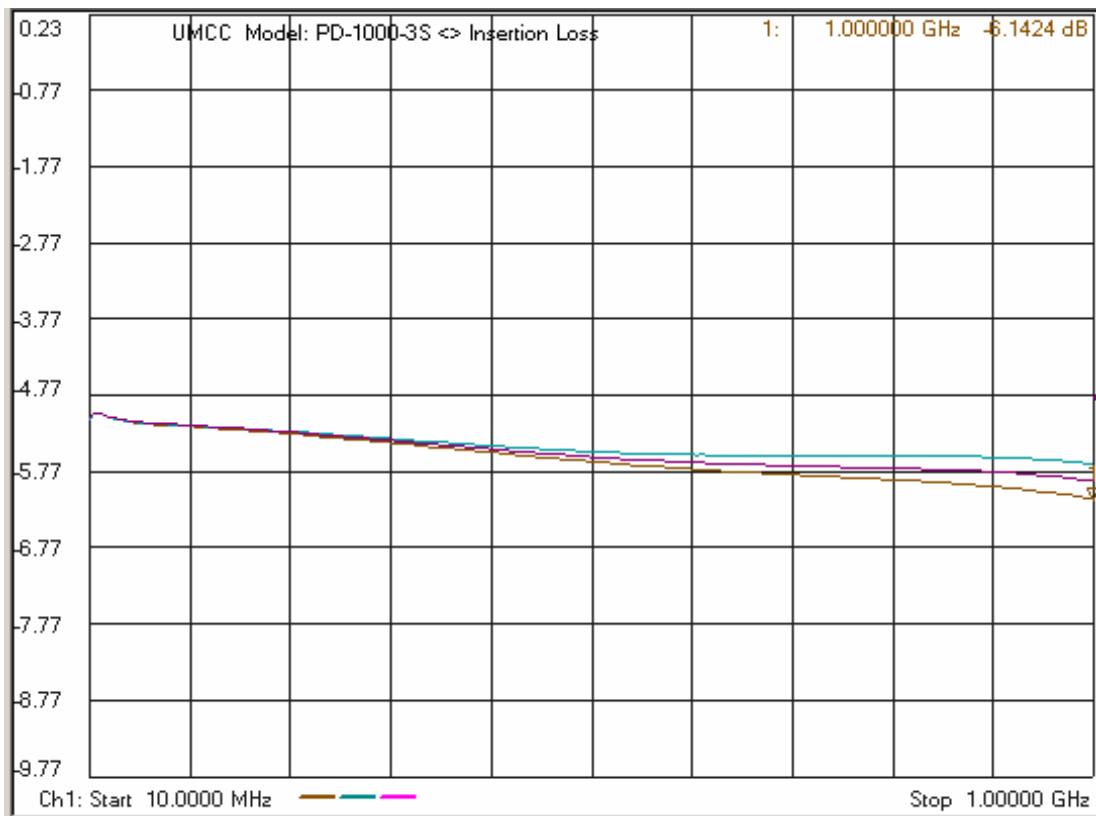

Model: PD-1000-3X

-Insertion Loss

-Return Loss (SUM Port)

-Return Loss (Output Ports)

Model: PD-1000-3X

-Isolation

-Phase Error