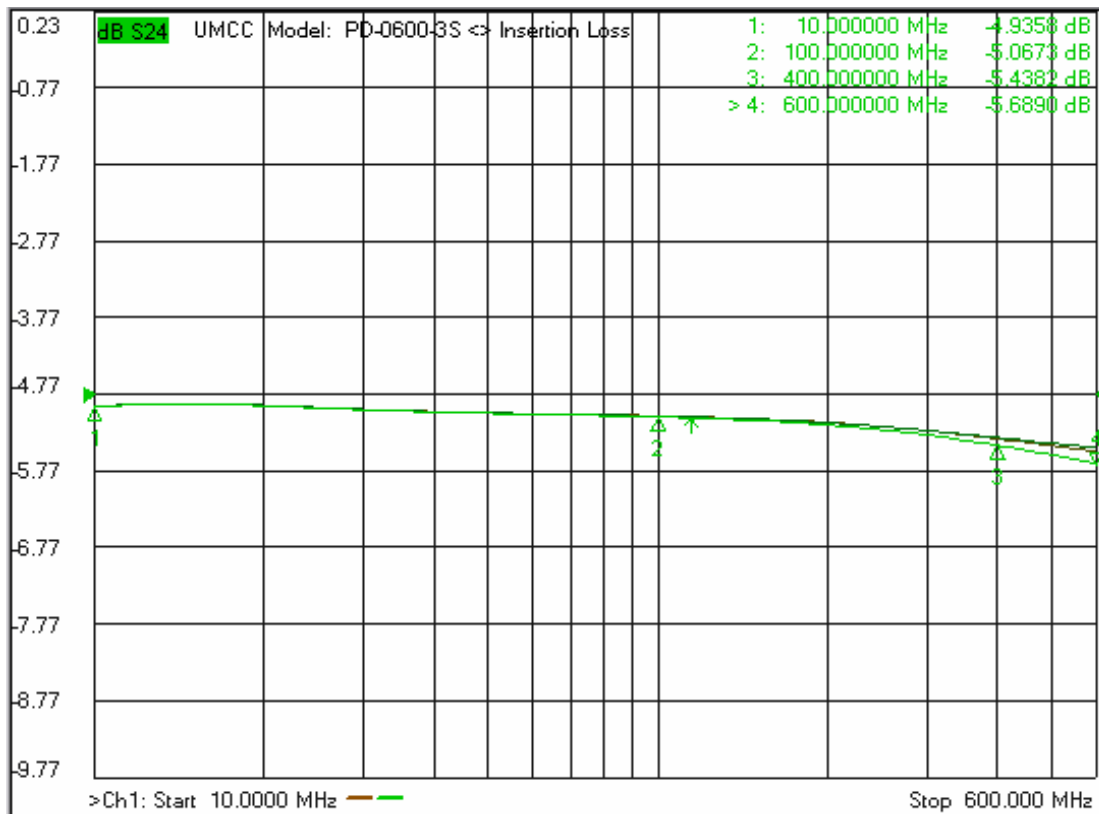

Model: PD-0600-3X

-Insertion Loss

-Return Loss (SUM Port)

-Return Loss (Output Ports)

Model: PD-0600-3X

-Isolation

-Phase Error