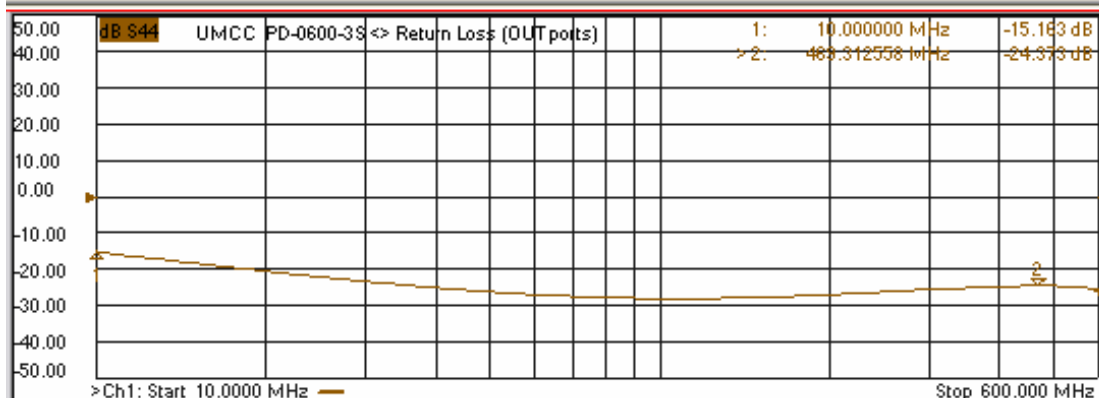

Model: PD-0600-3X

-Insertion Loss

-Return Loss (SUM Port)

-Return Loss (Output Ports)

Model: PD-0600-3X

-Isolation

-Phase Error