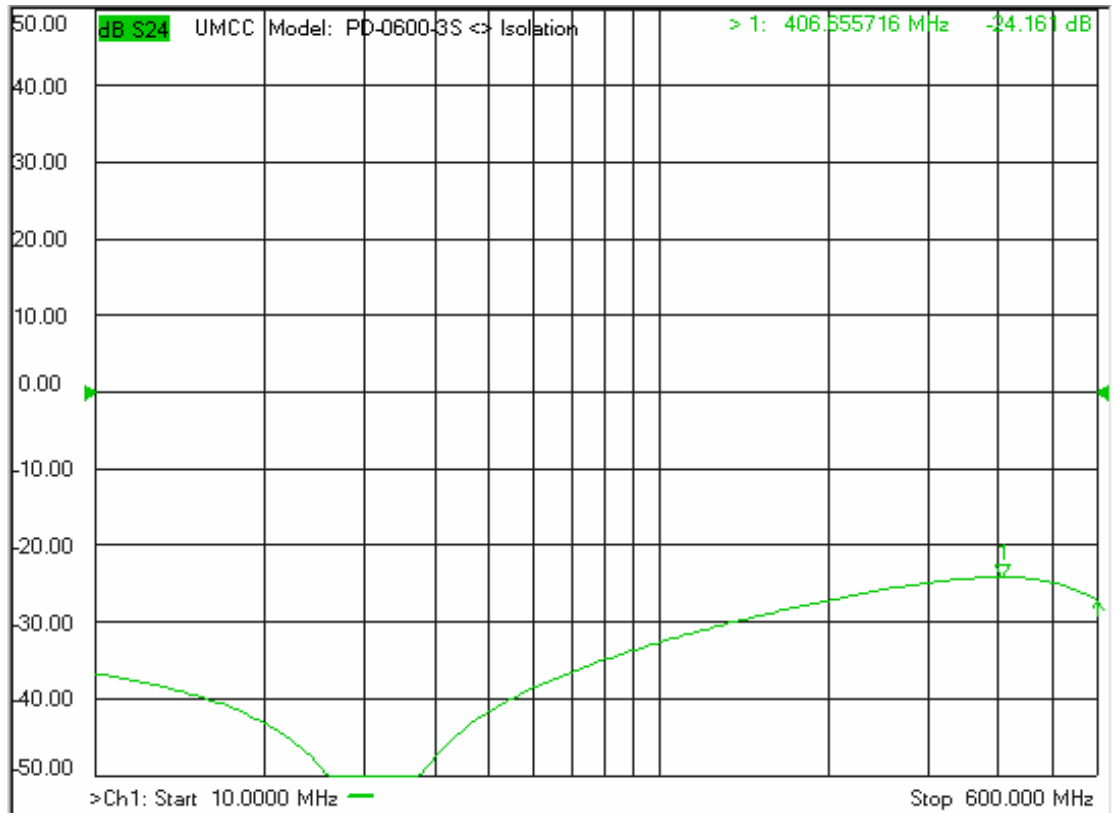

Model: PD-0600-3X

-Insertion Loss

-Return Loss (SUM Port)

-Return Loss (Output Ports)

Model: PD-0600-3X

-Isolation

-Phase Error