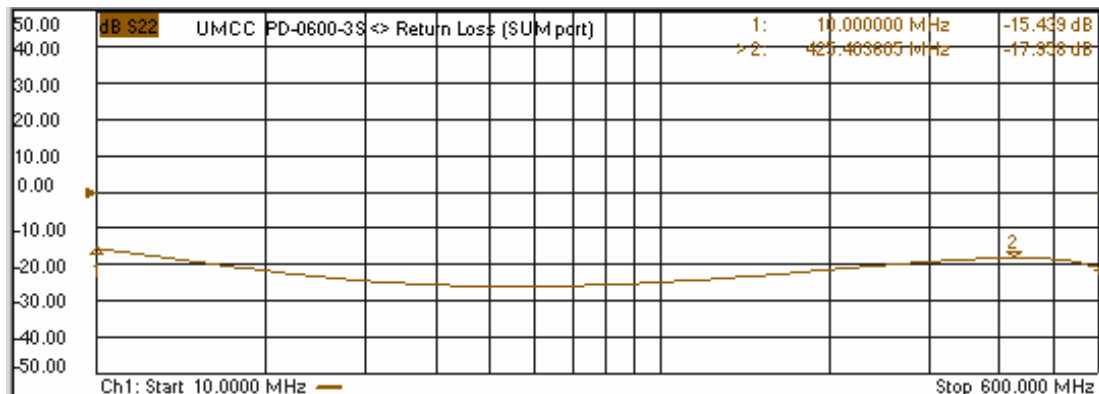

Model: PD-0600-3X

-Insertion Loss

-Return Loss (SUM Port)

-Return Loss (Output Ports)

Model: PD-0600-3X

-Isolation

-Phase Error