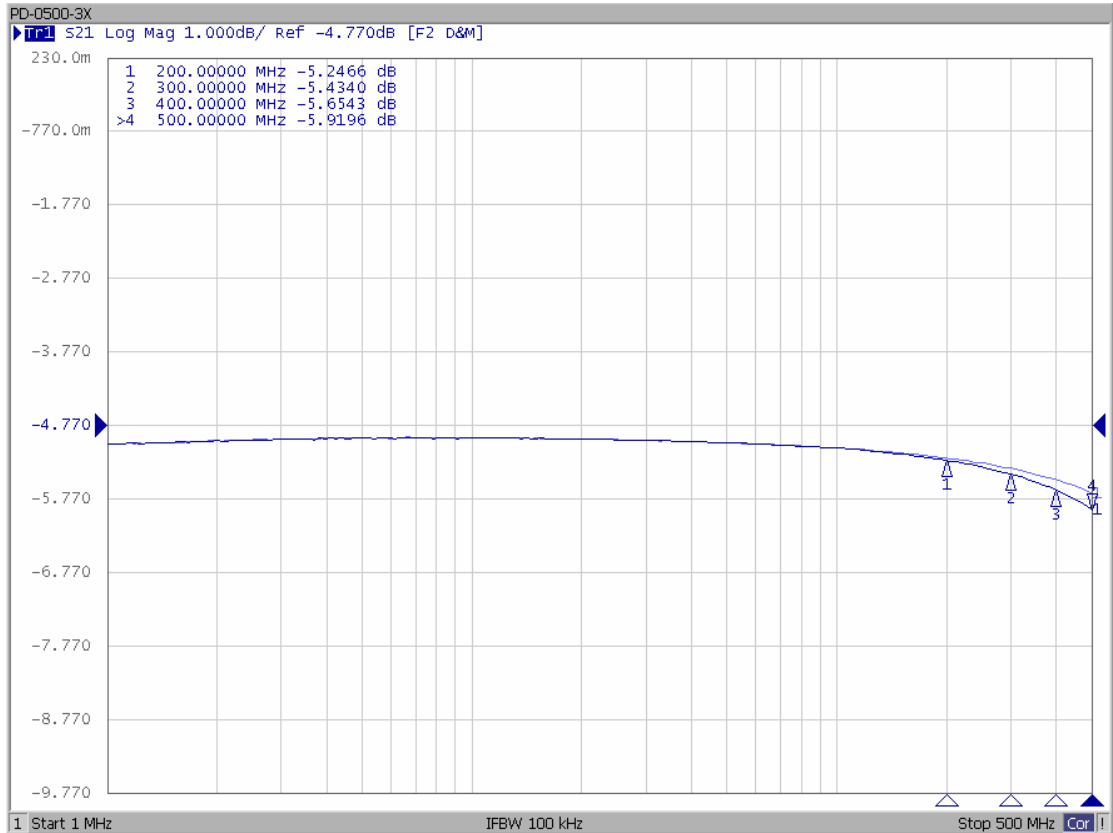

Model: PD-0500-3X

-Insertion Loss

-Return Loss (SUM Port)

-Return Loss (Output Ports)

Model: PD-0500-3X

-Isolation

-Phase