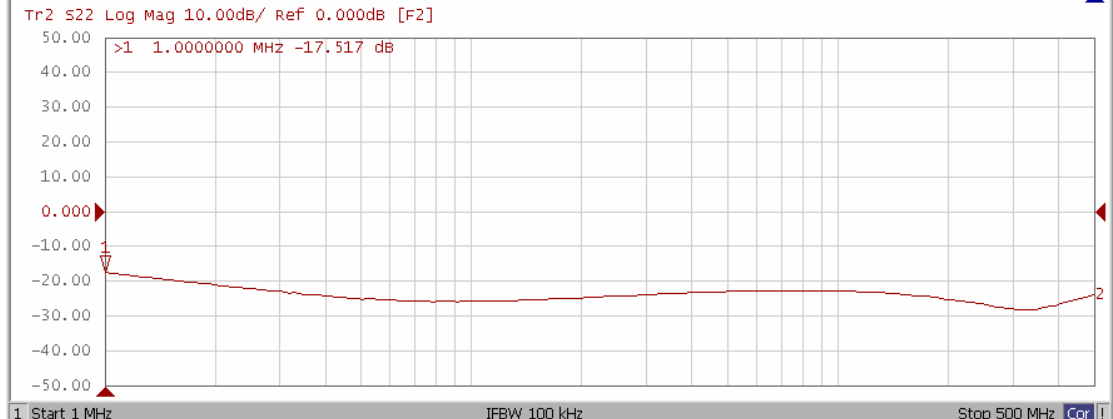

Model: PD-0500-3X

-Insertion Loss

-Return Loss (SUM Port)

-Return Loss (Output Ports)

Model: PD-0500-3X

-Isolation

-Phase