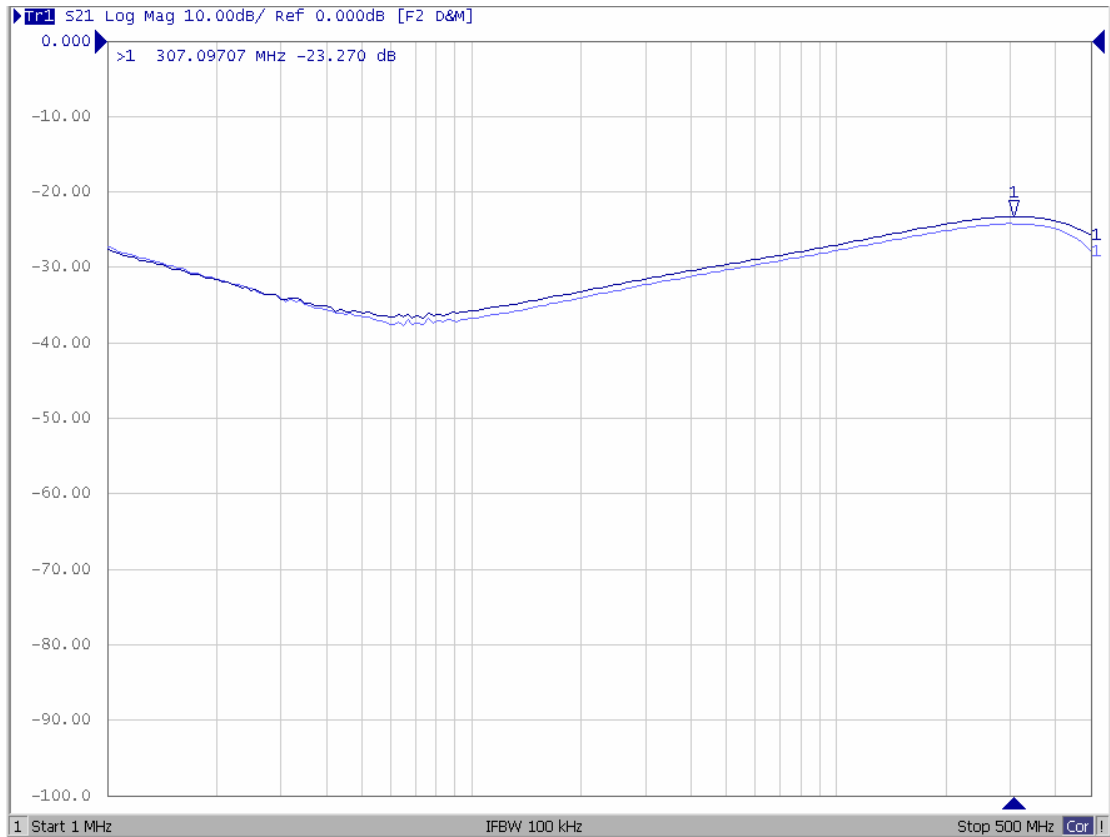

Model: PD-0500-3X

-Insertion Loss

-Return Loss (SUM Port)

-Return Loss (Output Ports)

Model: PD-0500-3X

-Isolation

-Phase