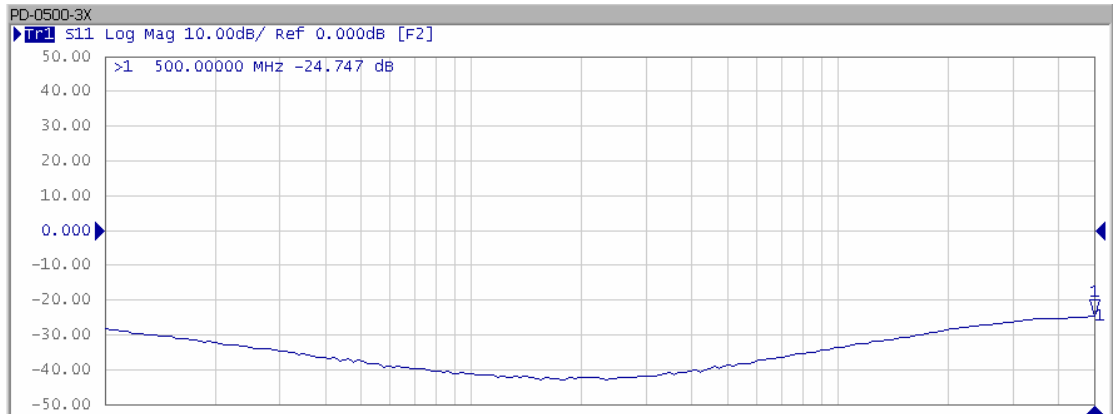

Model: PD-0500-3X

-Insertion Loss

-Return Loss (SUM Port)

-Return Loss (Output Ports)

Model: PD-0500-3X

-Isolation

-Phase