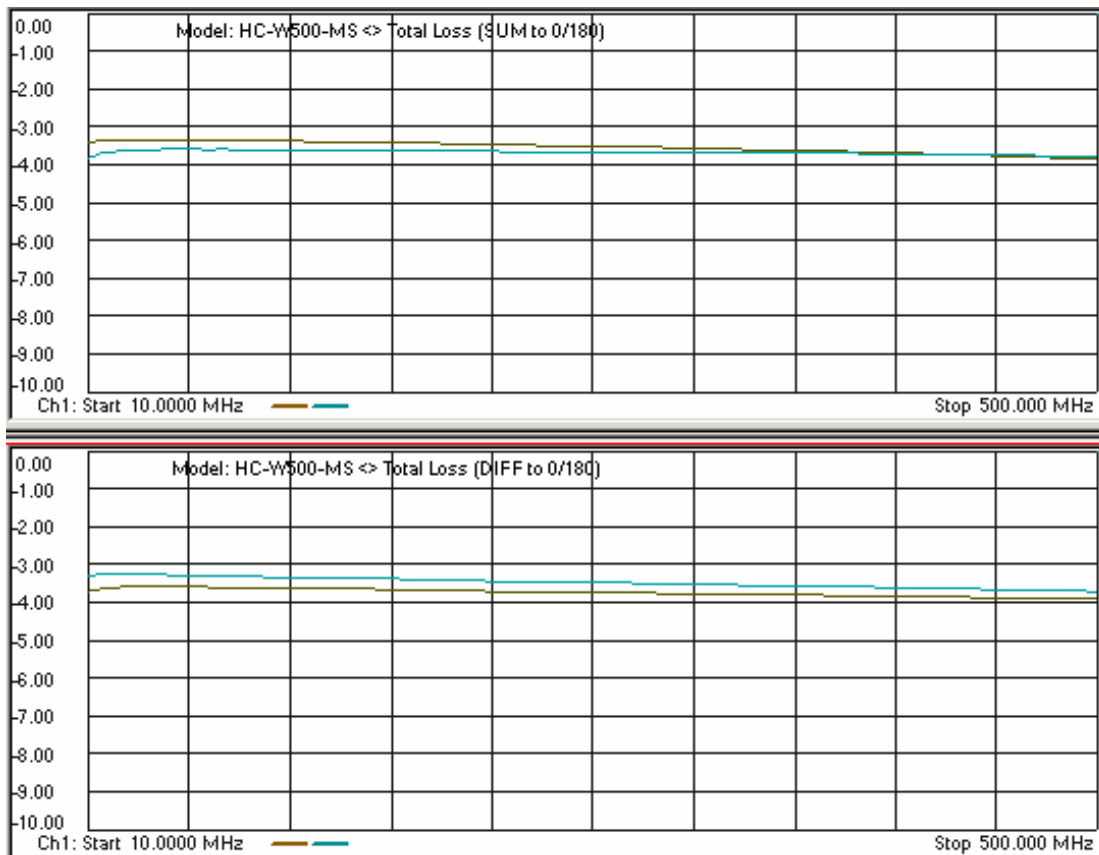

Model: HC-W500-MX & HC-W50S-MS

-Insertion Loss

-Return Loss

Model: HC-W500-MX & HC-W50S-MS

-Isolation

-Phase Error