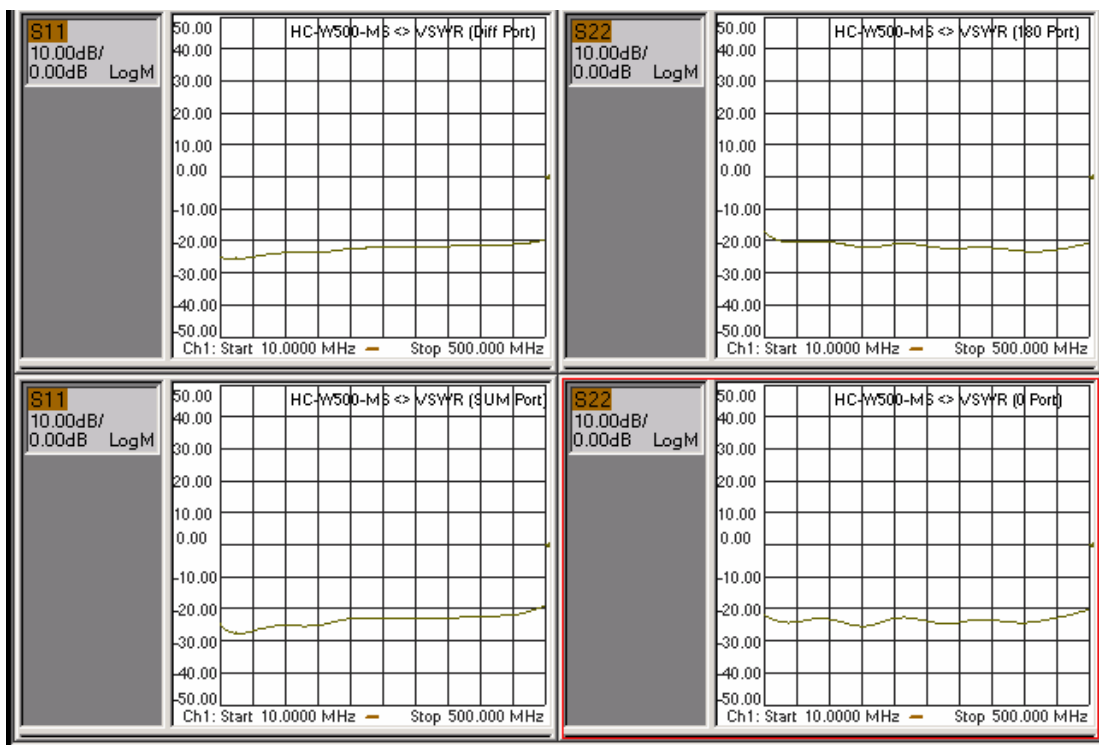

Model: HC-W500-MX & HC-W50S-MS

-Insertion Loss

-Return Loss

Model: HC-W500-MX & HC-W50S-MS

-Isolation

-Phase Error