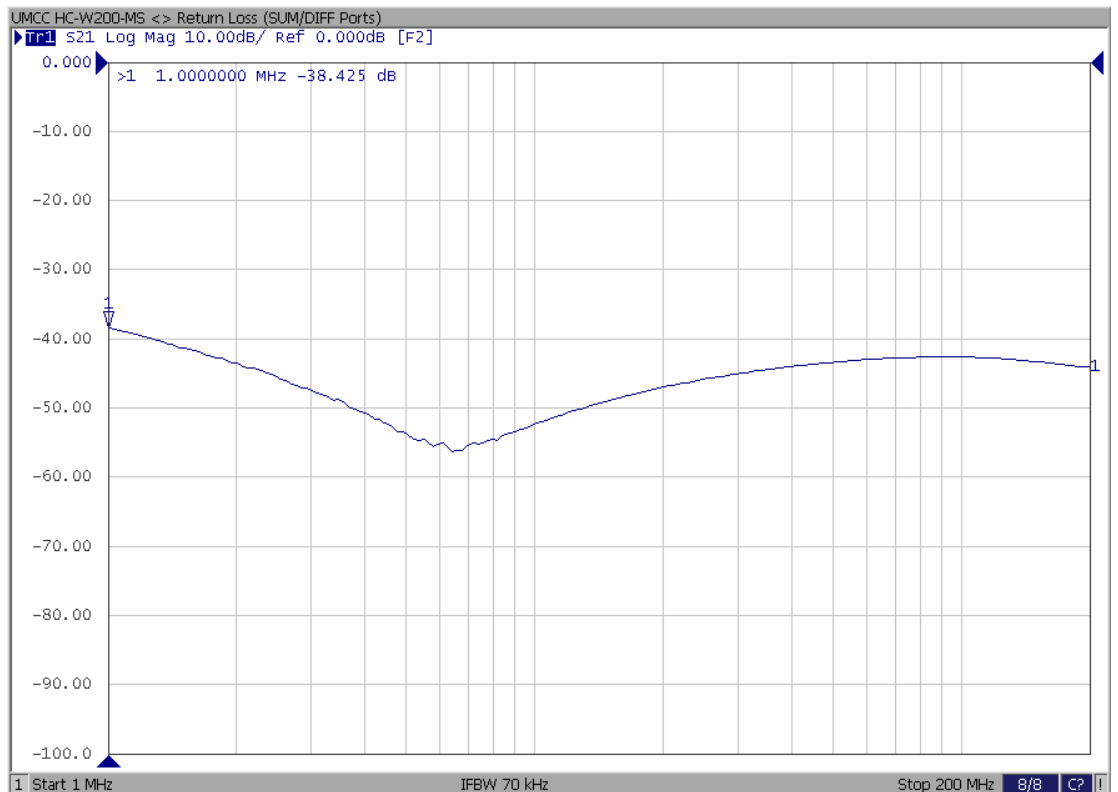

Model: HC-W200-MX & HC-W20S-MS

-Insertion Loss  
SUM to 0/180 Ports

-Insertion Loss  
DIFF to 0/180 Ports

**-Return Loss  
0/180 Ports**

**-Return Loss  
SUM & DIFF Ports**

Model: HC-W200-MX & HC-W20S-MS

**-Isolation  
0/180 Ports**

**-Isolation  
SUM & DIFF Ports**

-Phase Error  
SUM to 0/180 Ports

-Phase Error  
DIFF to 0/180 Ports