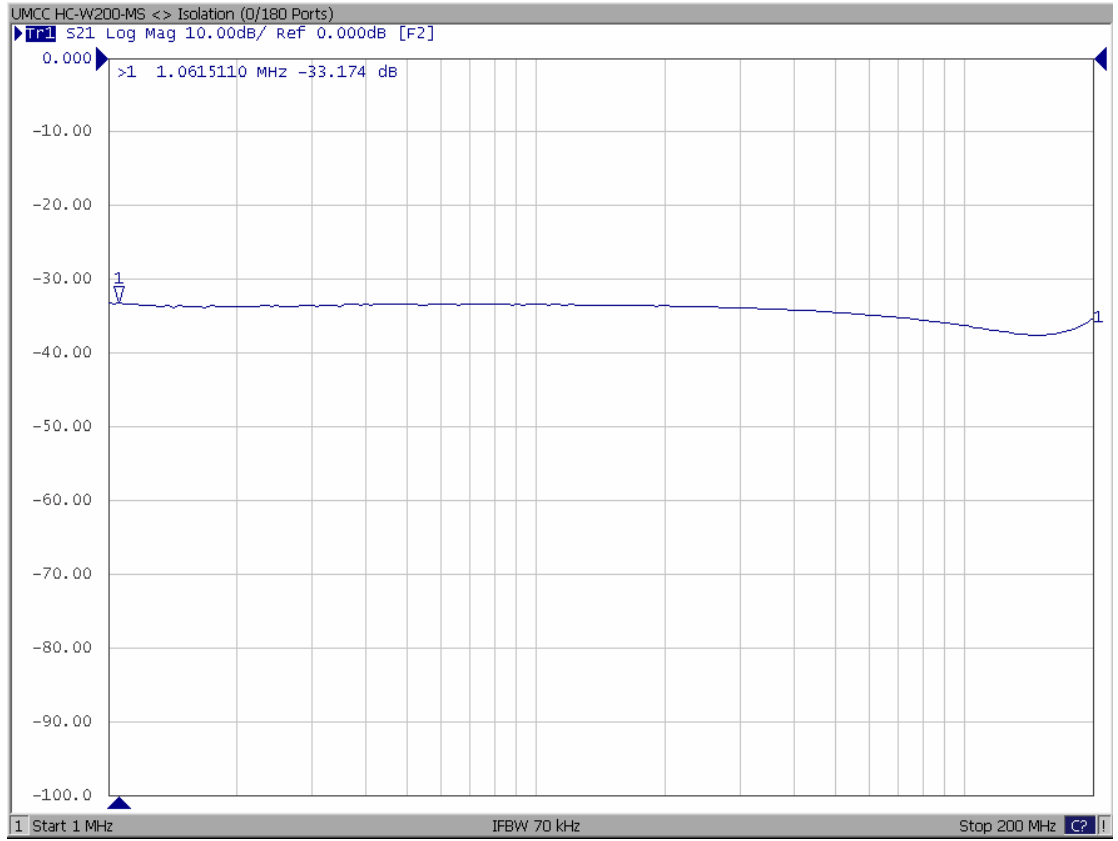

Model: HC-W200-MX & HC-W20S-MS

-Insertion Loss  
SUM to 0/180 Ports

-Insertion Loss  
DIFF to 0/180 Ports

**-Return Loss  
0/180 Ports**

**-Return Loss  
SUM & DIFF Ports**

Model: HC-W200-MX & HC-W20S-MS

**-Isolation  
0/180 Ports**

**-Isolation  
SUM & DIFF Ports**

-Phase Error  
SUM to 0/180 Ports

-Phase Error  
DIFF to 0/180 Ports