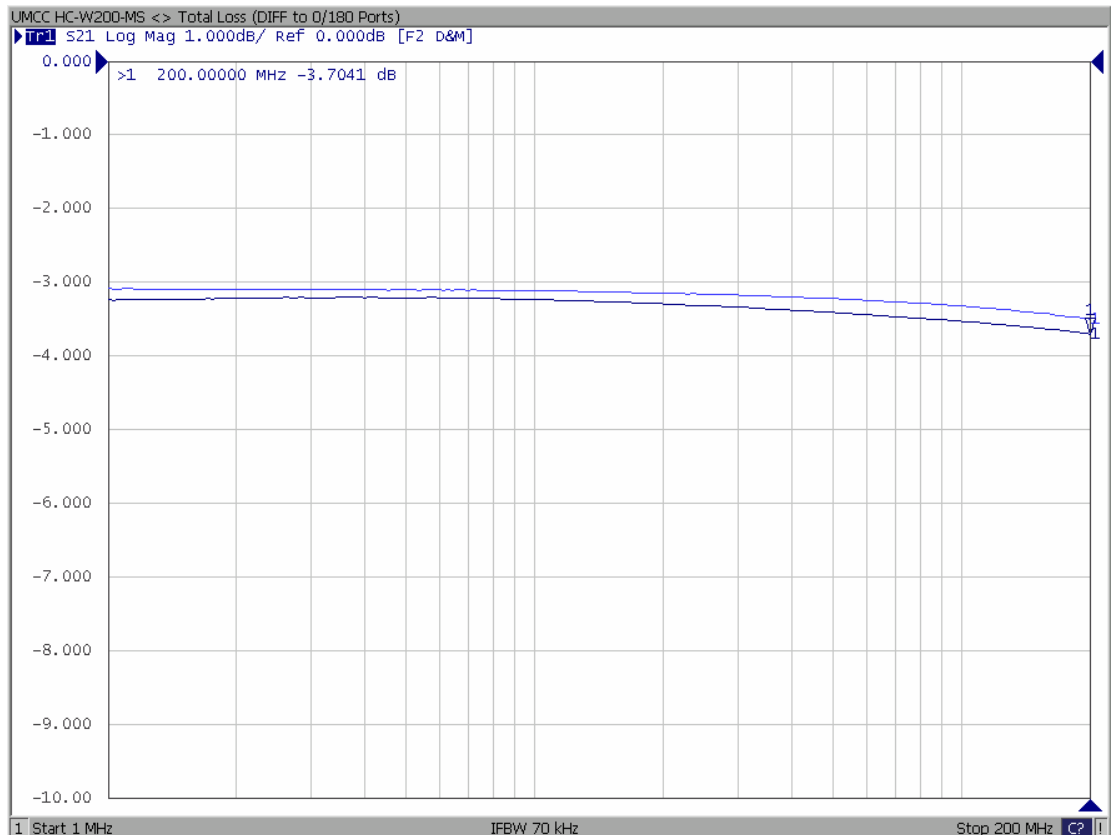

Model: HC-W200-MX & HC-W20S-MS

-Insertion Loss  
SUM to 0/180 Ports

-Insertion Loss  
DIFF to 0/180 Ports

**-Return Loss  
0/180 Ports**

**-Return Loss  
SUM & DIFF Ports**

Model: HC-W200-MX & HC-W20S-MS

**-Isolation  
0/180 Ports**

**-Isolation  
SUM & DIFF Ports**

-Phase Error  
SUM to 0/180 Ports

-Phase Error  
DIFF to 0/180 Ports