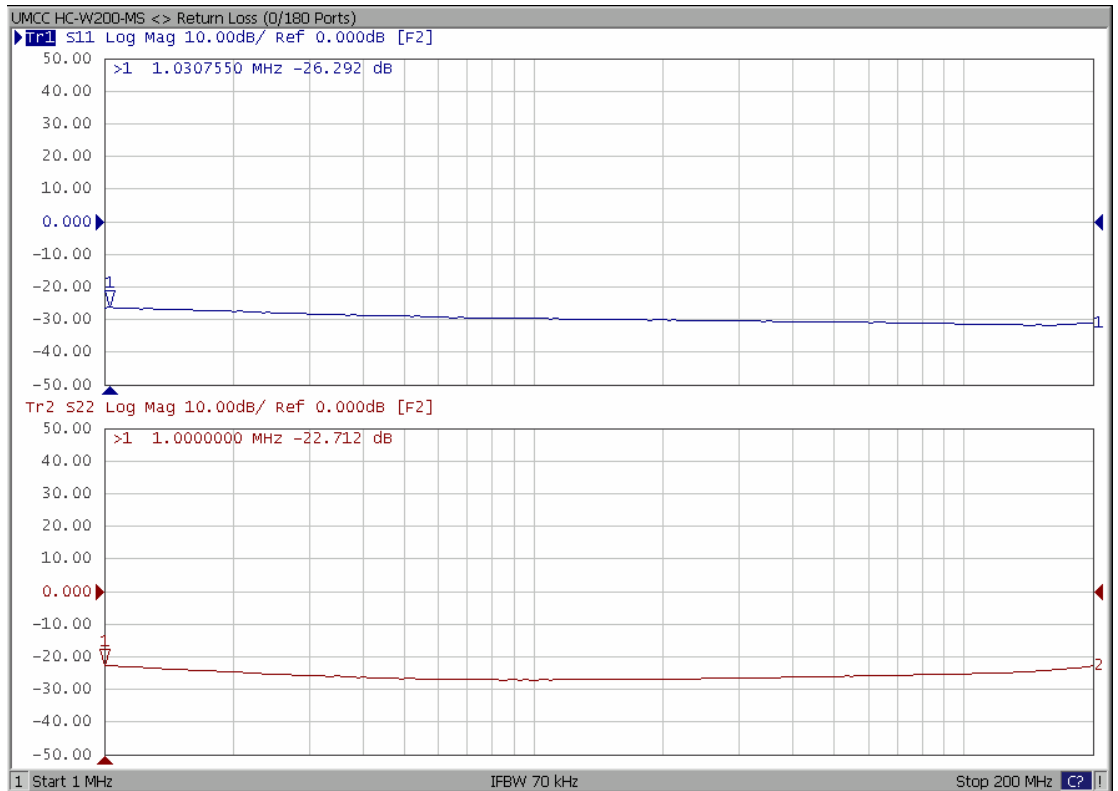

Model: HC-W200-MX & HC-W20S-MS

-Insertion Loss  
SUM to 0/180 Ports

-Insertion Loss  
DIFF to 0/180 Ports

**-Return Loss  
0/180 Ports**

**-Return Loss  
SUM & DIFF Ports**

Model: HC-W200-MX & HC-W20S-MS

**-Isolation  
0/180 Ports**

**-Isolation  
SUM & DIFF Ports**

-Phase Error  
SUM to 0/180 Ports

-Phase Error  
DIFF to 0/180 Ports