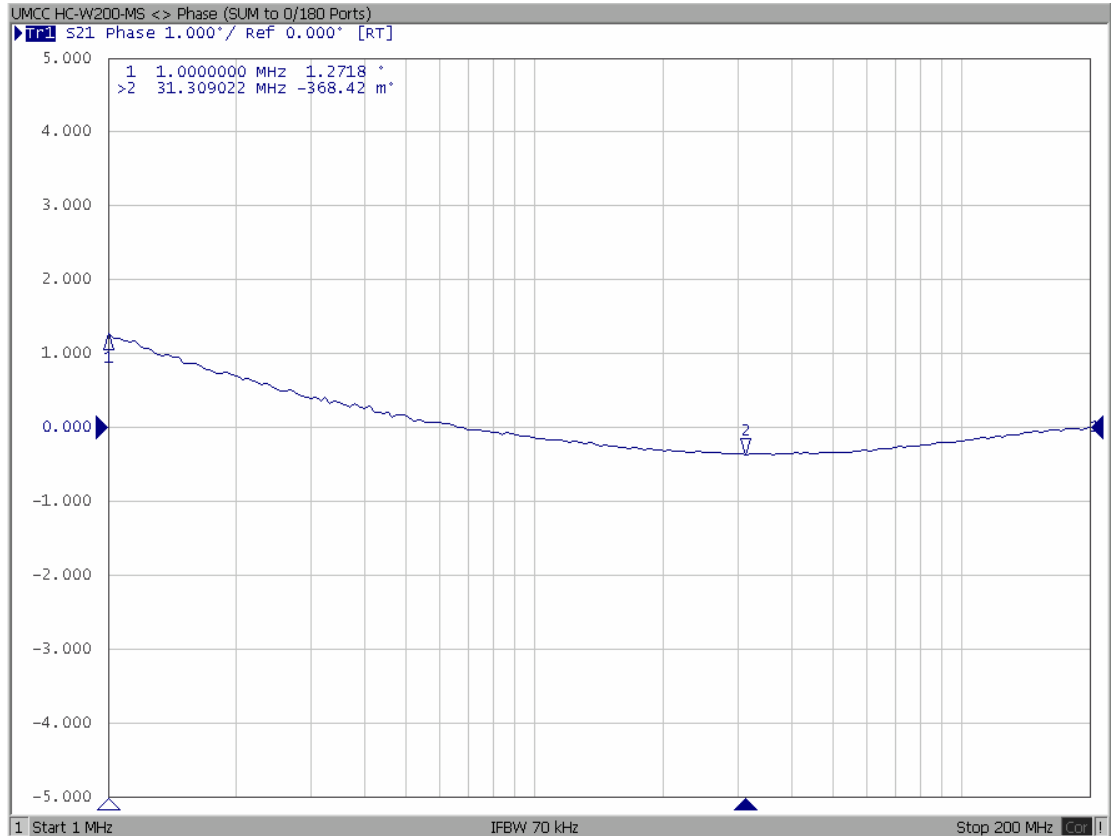

Model: HC-W200-MX & HC-W20S-MS

-Insertion Loss  
SUM to 0/180 Ports

-Insertion Loss  
DIFF to 0/180 Ports

**-Return Loss  
0/180 Ports**

**-Return Loss  
SUM & DIFF Ports**

Model: HC-W200-MX & HC-W20S-MS

**-Isolation  
0/180 Ports**

**-Isolation  
SUM & DIFF Ports**

-Phase Error  
SUM to 0/180 Ports

-Phase Error  
DIFF to 0/180 Ports