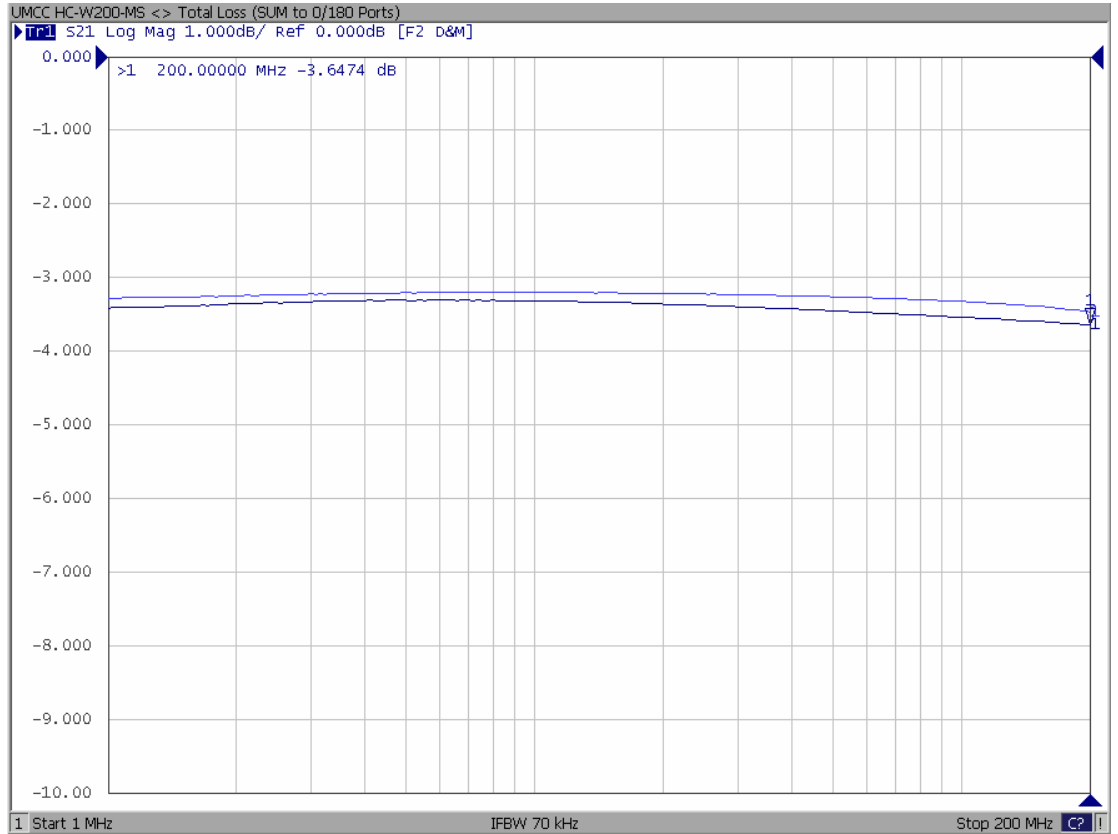

Model: HC-W200-MX & HC-W20S-MS

-Insertion Loss  
SUM to 0/180 Ports

-Insertion Loss  
DIFF to 0/180 Ports

**-Return Loss  
0/180 Ports**

**-Return Loss  
SUM & DIFF Ports**

Model: HC-W200-MX & HC-W20S-MS

**-Isolation  
0/180 Ports**

**-Isolation  
SUM & DIFF Ports**

-Phase Error  
SUM to 0/180 Ports

-Phase Error  
DIFF to 0/180 Ports