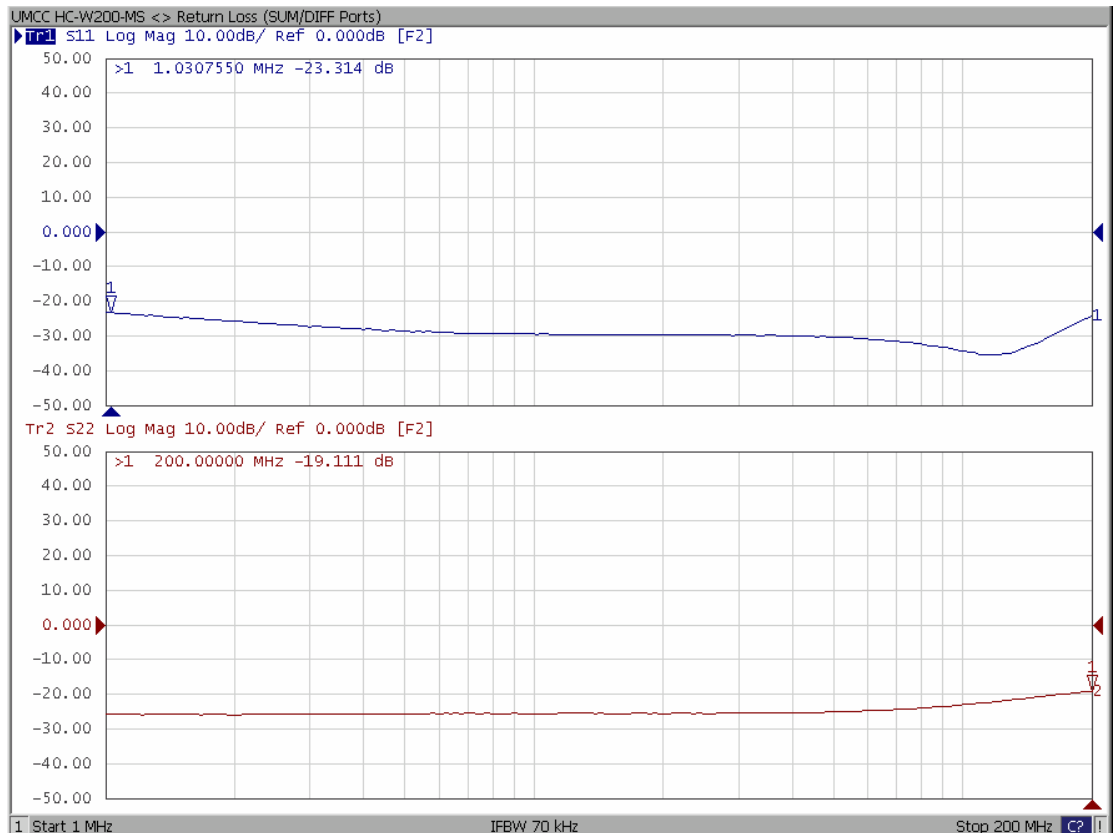

Model: HC-W200-MX & HC-W20S-MS

-Insertion Loss  
SUM to 0/180 Ports

-Insertion Loss  
DIFF to 0/180 Ports

**-Return Loss  
0/180 Ports**

**-Return Loss  
SUM & DIFF Ports**

Model: HC-W200-MX & HC-W20S-MS

**-Isolation  
0/180 Ports**

**-Isolation  
SUM & DIFF Ports**

-Phase Error  
SUM to 0/180 Ports

-Phase Error  
DIFF to 0/180 Ports