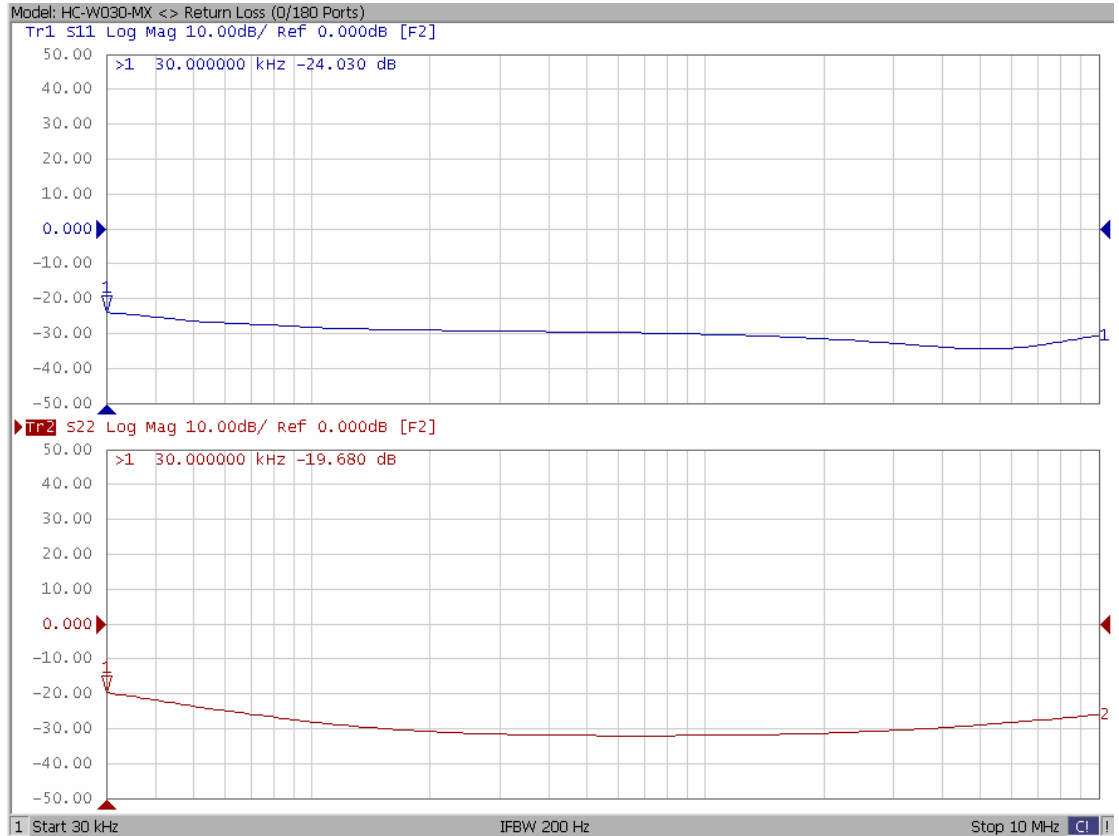

Model: HC-W030-MX

-Insertion Loss
SUM to 0/180 Ports

-Insertion Loss
DIFF to 0/180 Ports

Model: HC-W030-MX

**-Return Loss
0/180 Ports**

**-Return Loss
SUM & DIFF Ports**

Model: HC-W030-MX

**-Isolation
0/180 Ports**

**-Isolation
SUM & DIFF Ports**

Model: HC-W030-MX

-Phase Error
SUM to 0/180 Ports

-Phase Error
DIFF to 0/180 Ports