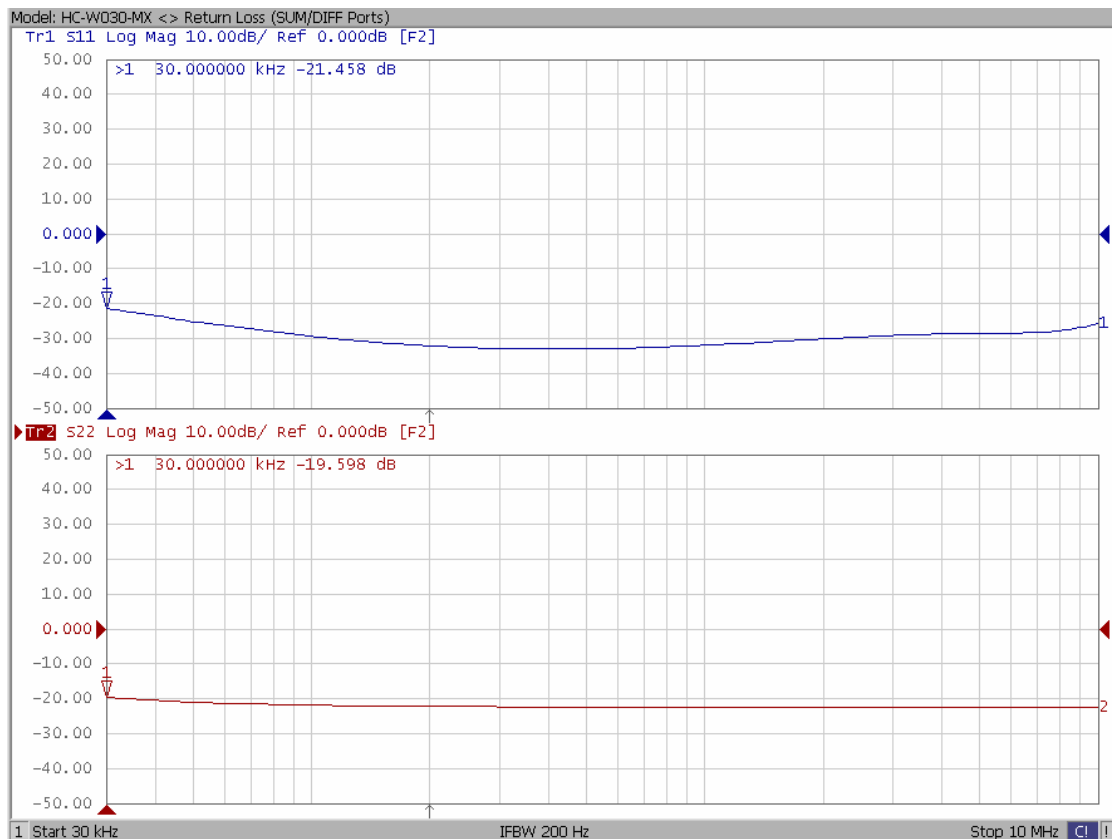

Model: HC-W030-MX

-Insertion Loss
SUM to 0/180 Ports

-Insertion Loss
DIFF to 0/180 Ports

Model: HC-W030-MX

**-Return Loss
0/180 Ports**

**-Return Loss
SUM & DIFF Ports**

Model: HC-W030-MX

**-Isolation
0/180 Ports**

**-Isolation
SUM & DIFF Ports**

Model: HC-W030-MX

-Phase Error
SUM to 0/180 Ports

-Phase Error
DIFF to 0/180 Ports