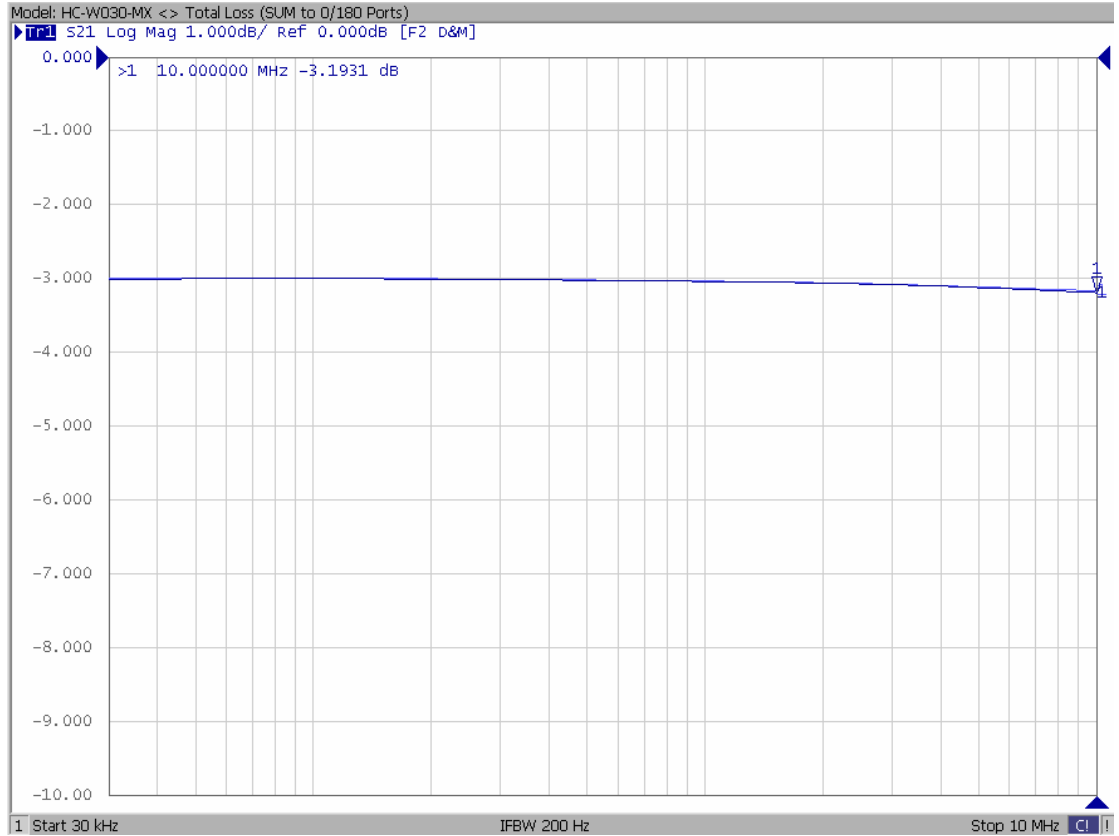

Model: HC-W030-MX

-Insertion Loss
SUM to 0/180 Ports

-Insertion Loss
DIFF to 0/180 Ports

Model: HC-W030-MX

**-Return Loss
0/180 Ports**

**-Return Loss
SUM & DIFF Ports**

Model: HC-W030-MX

**-Isolation
0/180 Ports**

**-Isolation
SUM & DIFF Ports**

Model: HC-W030-MX

-Phase Error
SUM to 0/180 Ports

-Phase Error
DIFF to 0/180 Ports