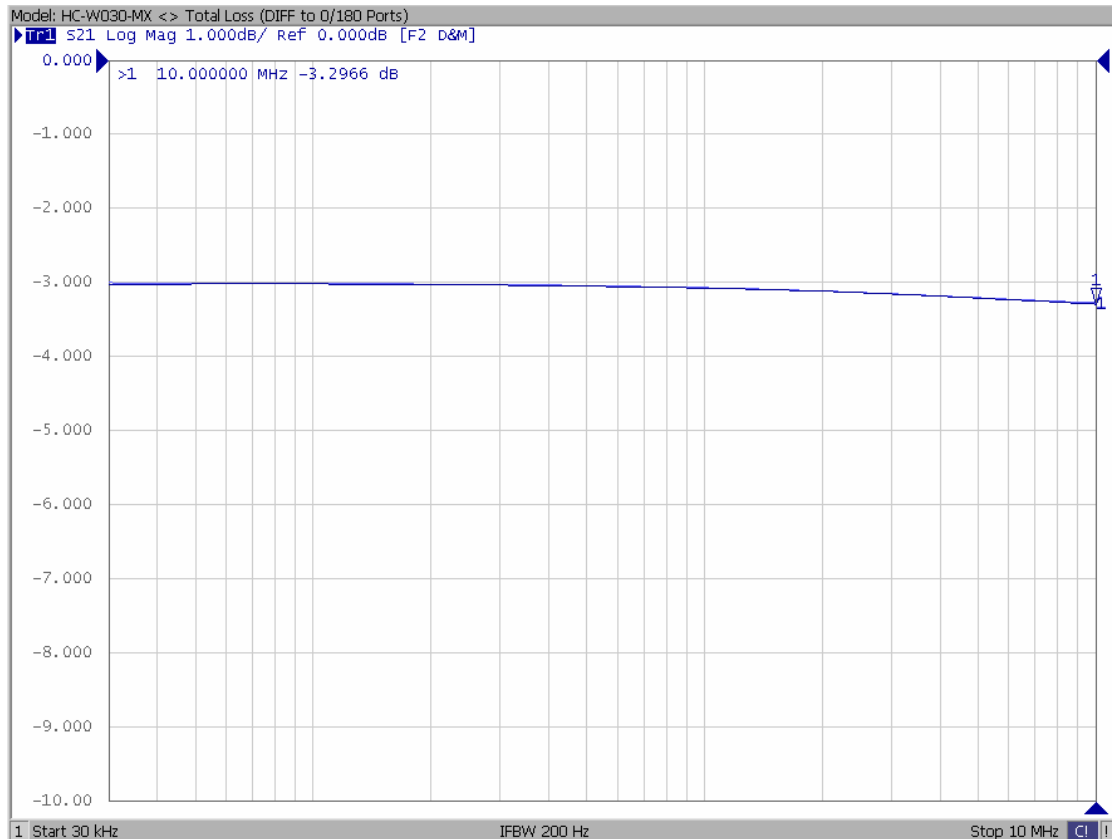

Model: HC-W030-MX

-Insertion Loss
SUM to 0/180 Ports

-Insertion Loss
DIFF to 0/180 Ports

Model: HC-W030-MX

**-Return Loss
0/180 Ports**

**-Return Loss
SUM & DIFF Ports**

Model: HC-W030-MX

**-Isolation
0/180 Ports**

**-Isolation
SUM & DIFF Ports**

Model: HC-W030-MX

-Phase Error
SUM to 0/180 Ports

-Phase Error
DIFF to 0/180 Ports