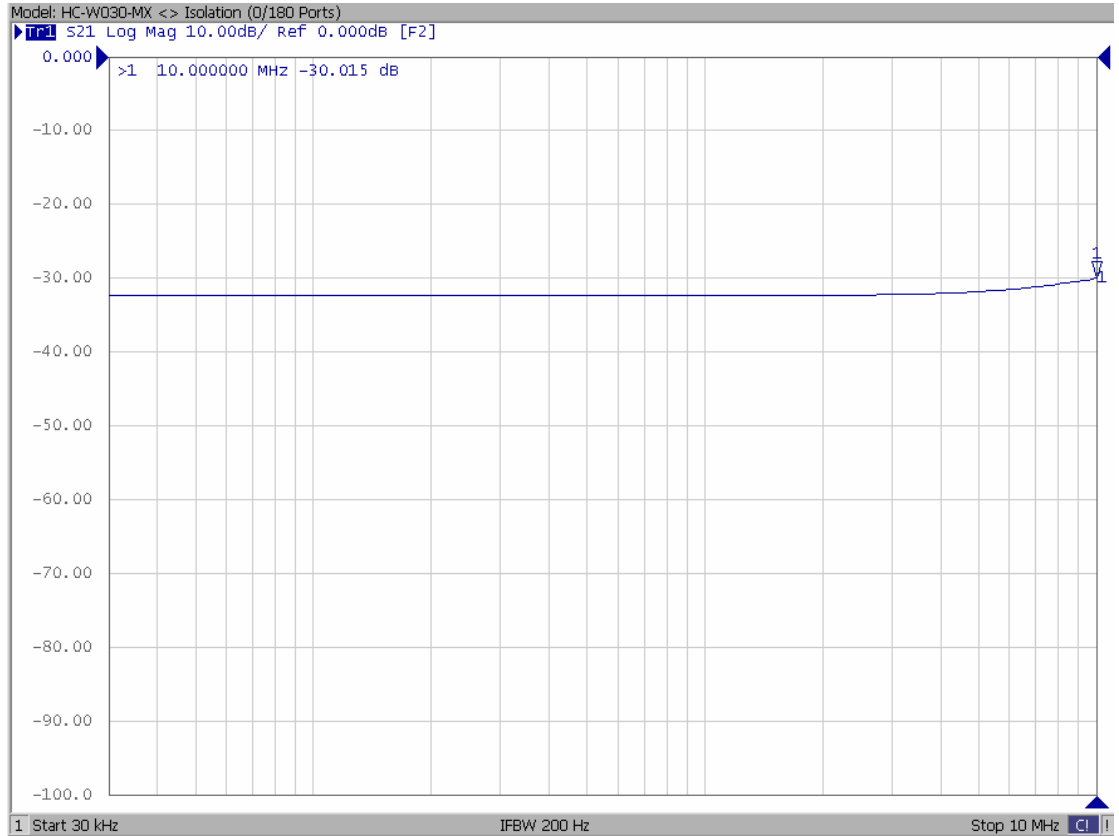

Model: HC-W030-MX

-Insertion Loss
SUM to 0/180 Ports

-Insertion Loss
DIFF to 0/180 Ports

Model: HC-W030-MX

**-Return Loss
0/180 Ports**

**-Return Loss
SUM & DIFF Ports**

Model: HC-W030-MX

**-Isolation
0/180 Ports**

**-Isolation
SUM & DIFF Ports**

Model: HC-W030-MX

-Phase Error
SUM to 0/180 Ports

-Phase Error
DIFF to 0/180 Ports