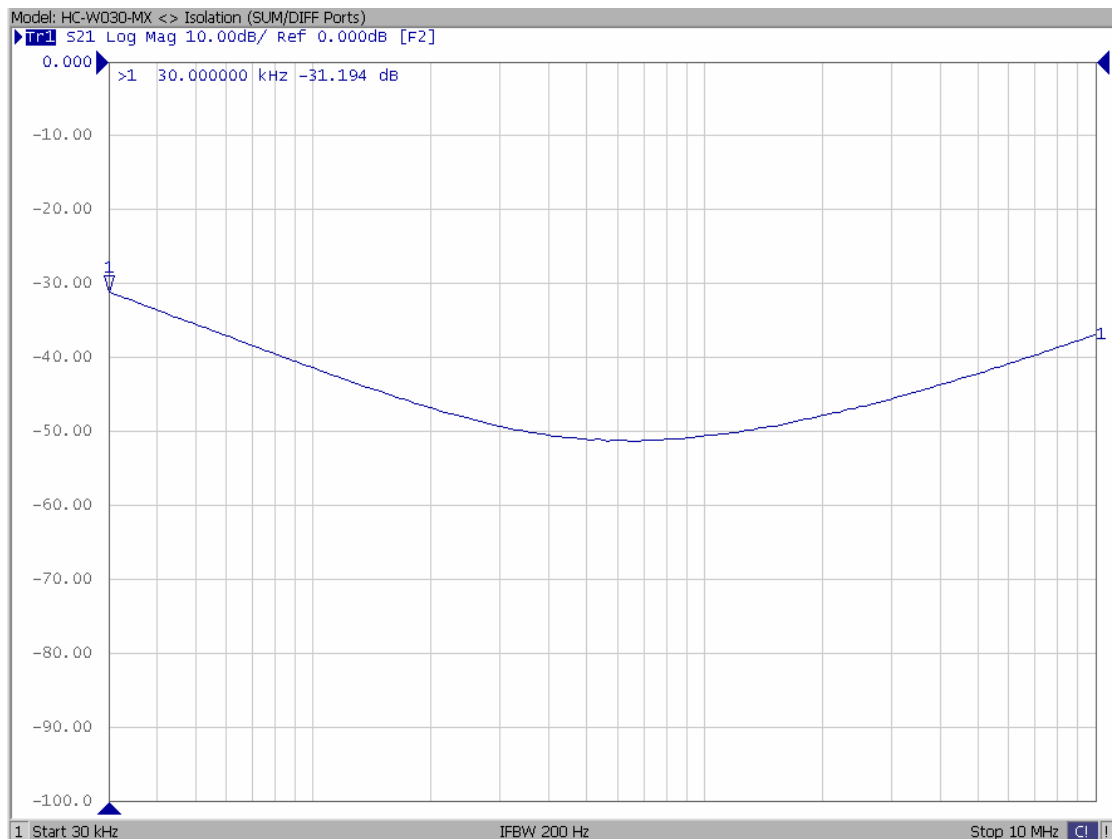

Model: HC-W030-MX

-Insertion Loss
SUM to 0/180 Ports

-Insertion Loss
DIFF to 0/180 Ports

Model: HC-W030-MX

**-Return Loss
0/180 Ports**

**-Return Loss
SUM & DIFF Ports**

Model: HC-W030-MX

**-Isolation
0/180 Ports**

**-Isolation
SUM & DIFF Ports**

Model: HC-W030-MX

-Phase Error
SUM to 0/180 Ports

-Phase Error
DIFF to 0/180 Ports