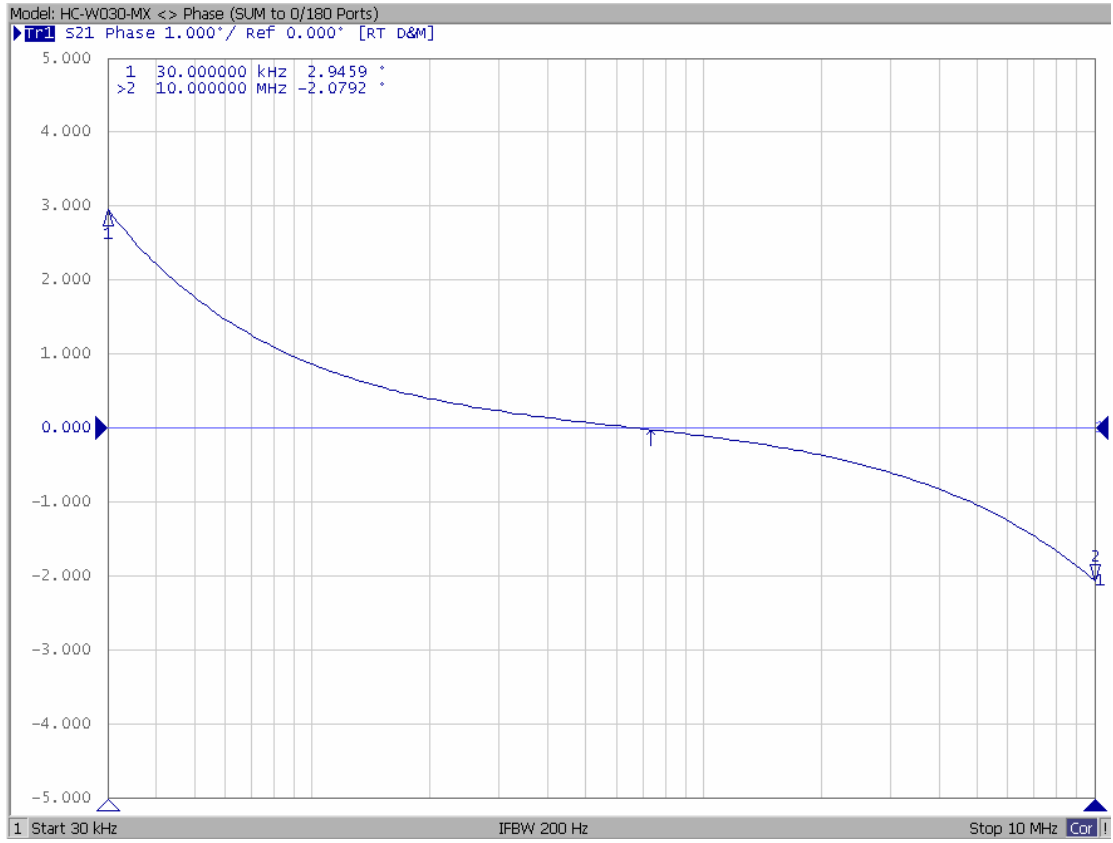

Model: HC-W030-MX

-Insertion Loss
SUM to 0/180 Ports

-Insertion Loss
DIFF to 0/180 Ports

Model: HC-W030-MX

**-Return Loss
0/180 Ports**

**-Return Loss
SUM & DIFF Ports**

Model: HC-W030-MX

**-Isolation
0/180 Ports**

**-Isolation
SUM & DIFF Ports**

Model: HC-W030-MX

-Phase Error
SUM to 0/180 Ports

-Phase Error
DIFF to 0/180 Ports