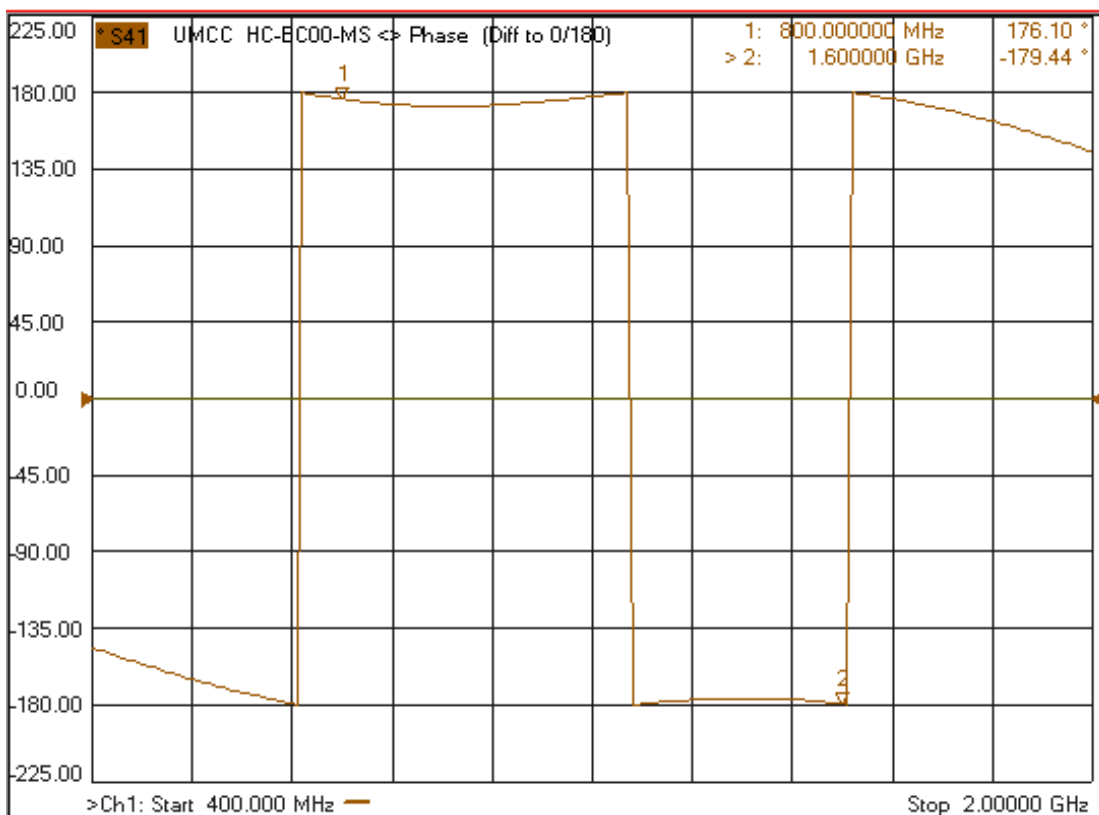

Model: HC-BC00-MS

- Coupling  
Sum Port to 0° Port  
Sum Port to 180° Port

- Coupling  
Diff. Port to 0° Port  
Diff. Port to 180° Port

Model: HC-BC00-MS

- Phase Difference  
Sum Port to 0° Port  
Sum Port to 180° Port

- Phase Difference  
Diff. Port to 0° Port  
Diff. Port to 180° Port

Model: HC-BC00-MS

- Return Loss  
(Sum, Diff., 0°, 180°)

-Isolation  
Between Sum & Diff.  
Between 0° & 180°