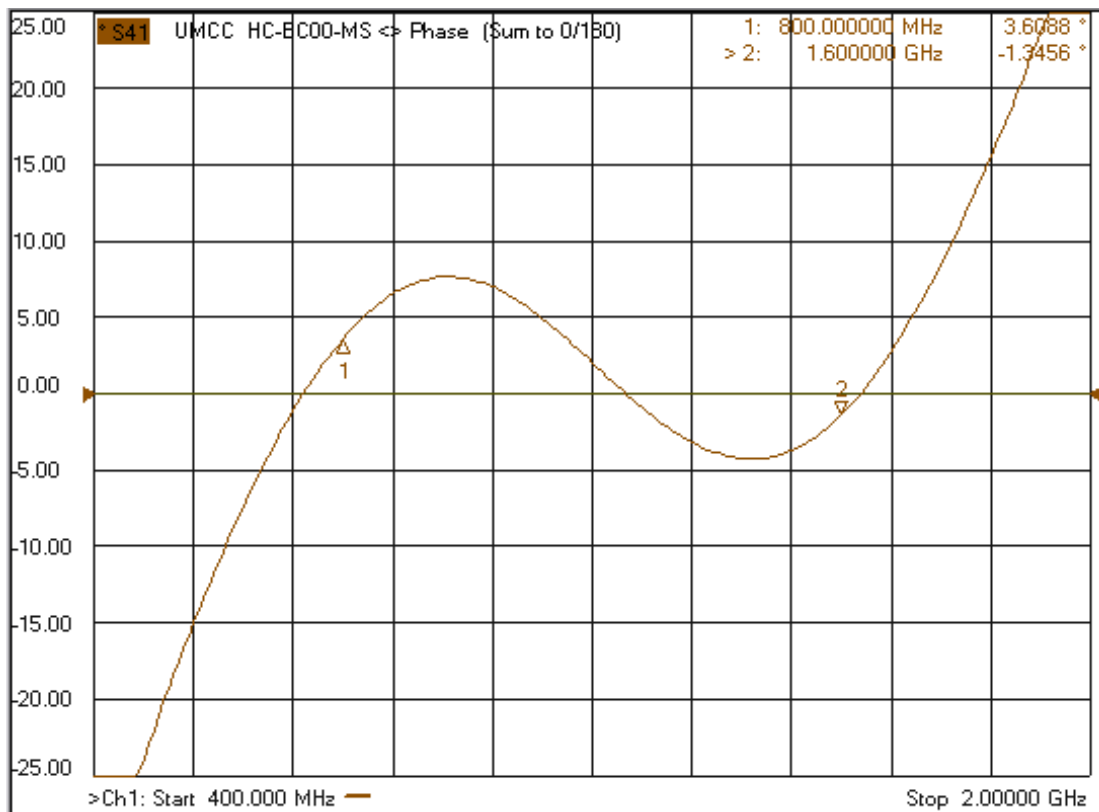

Model: HC-BC00-MS

- Coupling  
Sum Port to 0° Port  
Sum Port to 180° Port

- Coupling  
Diff. Port to 0° Port  
Diff. Port to 180° Port

Model: HC-BC00-MS

- Phase Difference  
Sum Port to 0° Port  
Sum Port to 180° Port

- Phase Difference  
Diff. Port to 0° Port  
Diff. Port to 180° Port

Model: HC-BC00-MS

- Return Loss  
(Sum, Diff., 0°, 180°)

-Isolation  
Between Sum & Diff.  
Between 0° & 180°