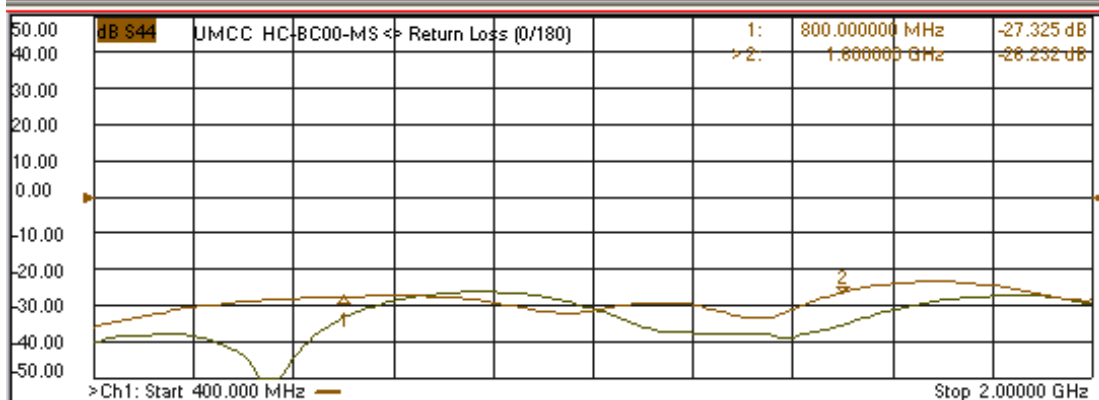

Model: HC-BC00-MS

- Coupling  
Sum Port to 0° Port  
Sum Port to 180° Port

- Coupling  
Diff. Port to 0° Port  
Diff. Port to 180° Port

Model: HC-BC00-MS

- Phase Difference  
Sum Port to 0° Port  
Sum Port to 180° Port

- Phase Difference  
Diff. Port to 0° Port  
Diff. Port to 180° Port

Model: HC-BC00-MS

- Return Loss  
(Sum, Diff., 0°, 180°)

-Isolation  
Between Sum & Diff.  
Between 0° & 180°