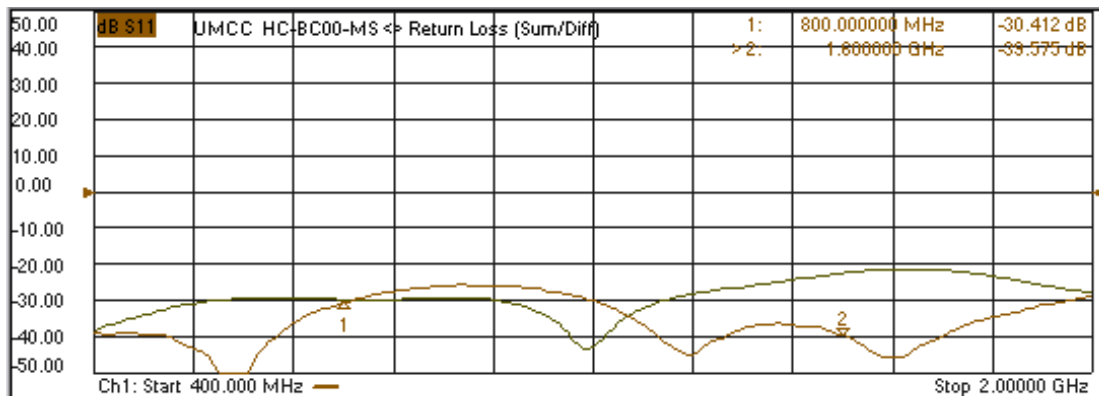

Model: HC-BC00-MS

- Coupling  
Sum Port to 0° Port  
Sum Port to 180° Port

- Coupling  
Diff. Port to 0° Port  
Diff. Port to 180° Port

Model: HC-BC00-MS

- Phase Difference  
Sum Port to 0° Port  
Sum Port to 180° Port

- Phase Difference  
Diff. Port to 0° Port  
Diff. Port to 180° Port

Model: HC-BC00-MS

- Return Loss  
(Sum, Diff., 0°, 180°)

-Isolation  
Between Sum & Diff.  
Between 0° & 180°