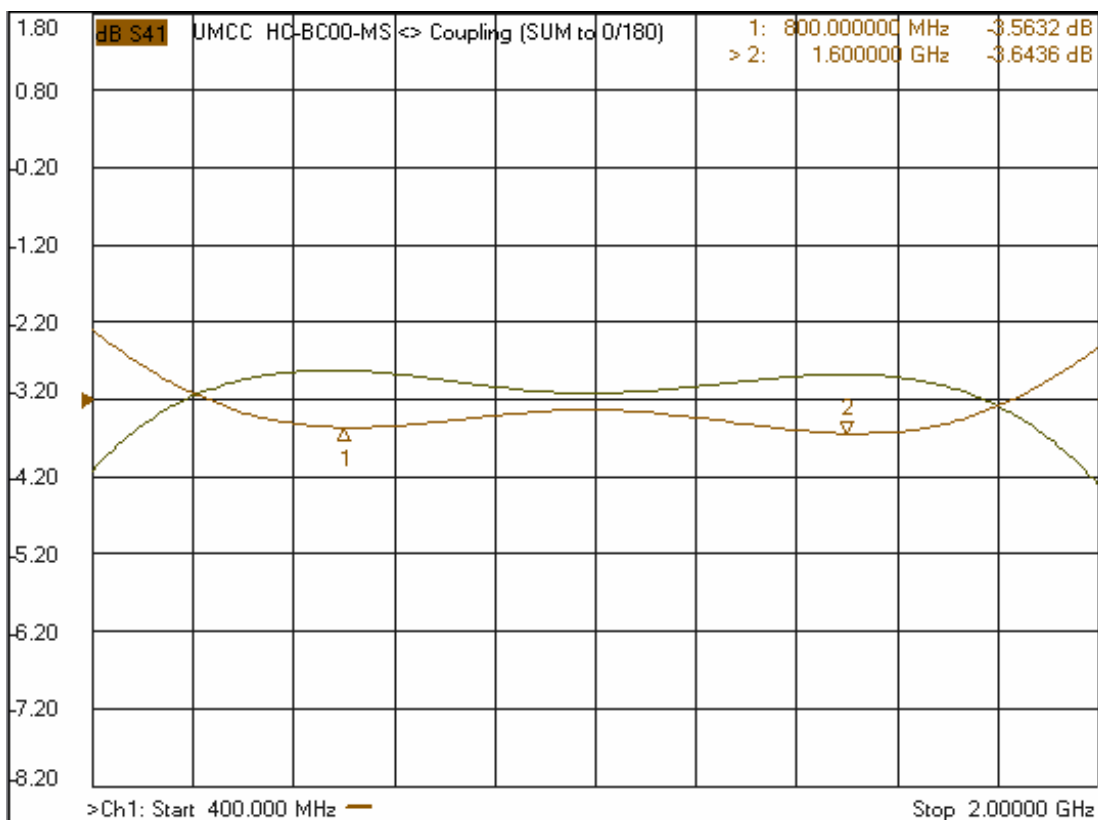

Model: HC-BC00-MS

- Coupling  
Sum Port to 0° Port  
Sum Port to 180° Port

- Coupling  
Diff. Port to 0° Port  
Diff. Port to 180° Port

Model: HC-BC00-MS

- Phase Difference  
Sum Port to 0° Port  
Sum Port to 180° Port

- Phase Difference  
Diff. Port to 0° Port  
Diff. Port to 180° Port

Model: HC-BC00-MS

- Return Loss  
(Sum, Diff., 0°, 180°)

-Isolation  
Between Sum & Diff.  
Between 0° & 180°