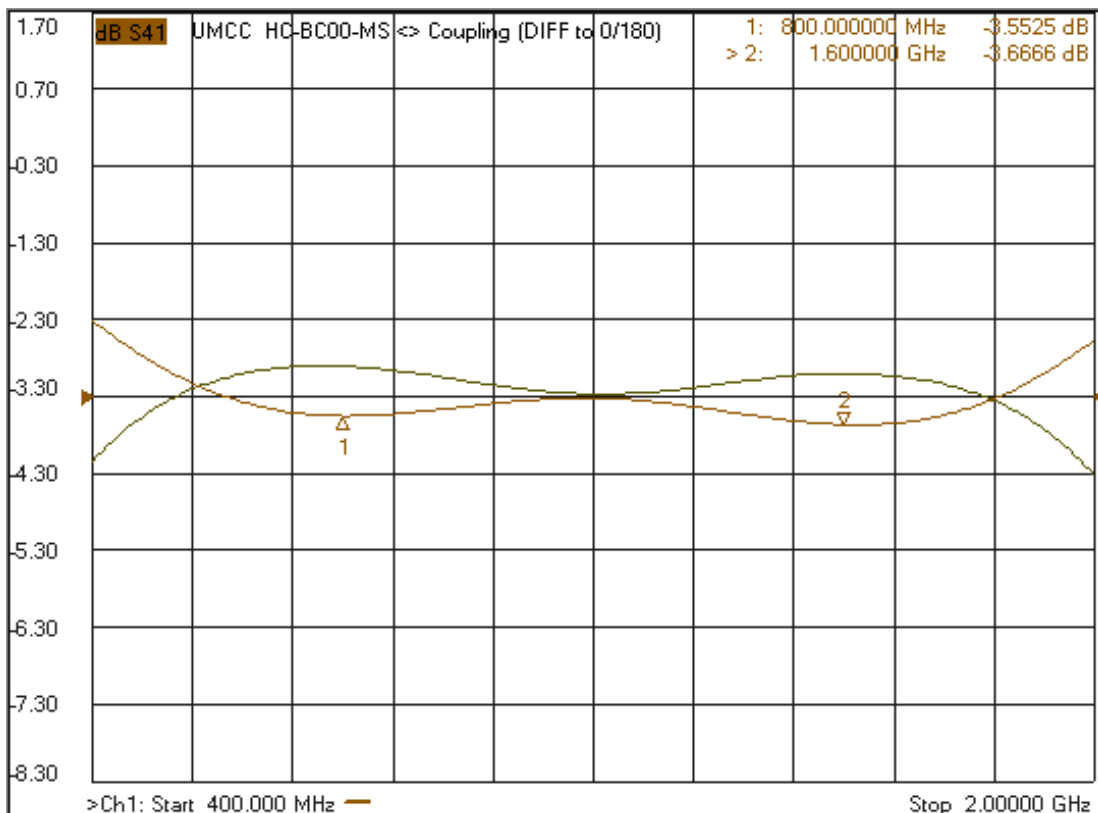

Model: HC-BC00-MS

- Coupling  
Sum Port to 0° Port  
Sum Port to 180° Port

- Coupling  
Diff. Port to 0° Port  
Diff. Port to 180° Port

Model: HC-BC00-MS

- Phase Difference  
Sum Port to 0° Port  
Sum Port to 180° Port

- Phase Difference  
Diff. Port to 0° Port  
Diff. Port to 180° Port

Model: HC-BC00-MS

- Return Loss  
(Sum, Diff., 0°, 180°)

-Isolation  
Between Sum & Diff.  
Between 0° & 180°