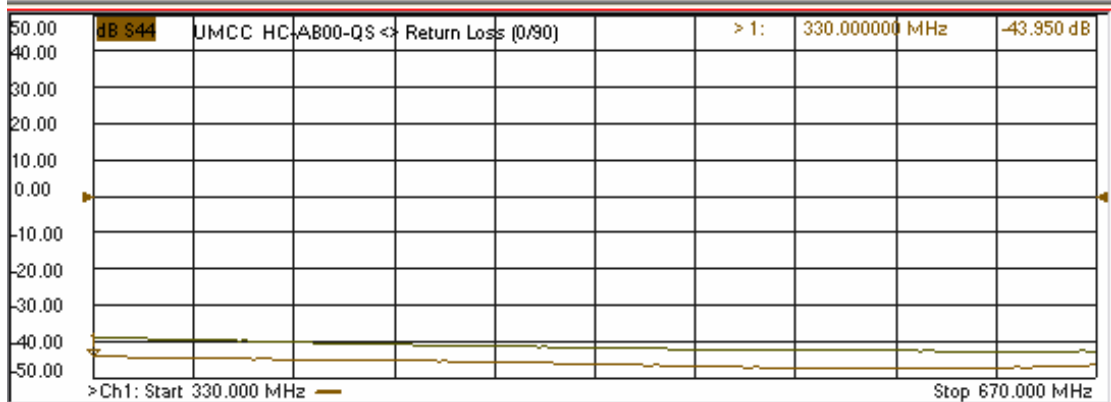

Model: HC-AB000-QS

- Coupling

- Return Loss

Model: HC-AB000-QS

- Isolation

- Phase