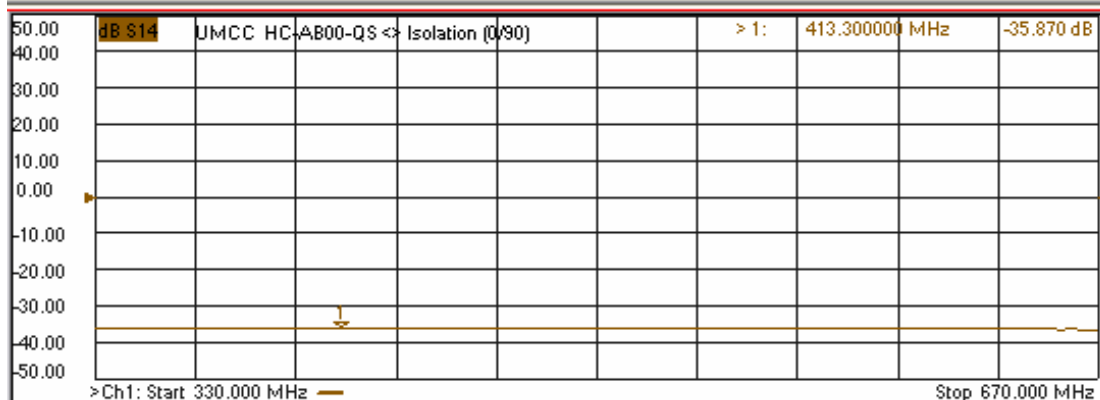

Model: HC-AB000-QS

- Coupling

- Return Loss

Model: HC-AB000-QS

- Isolation

- Phase