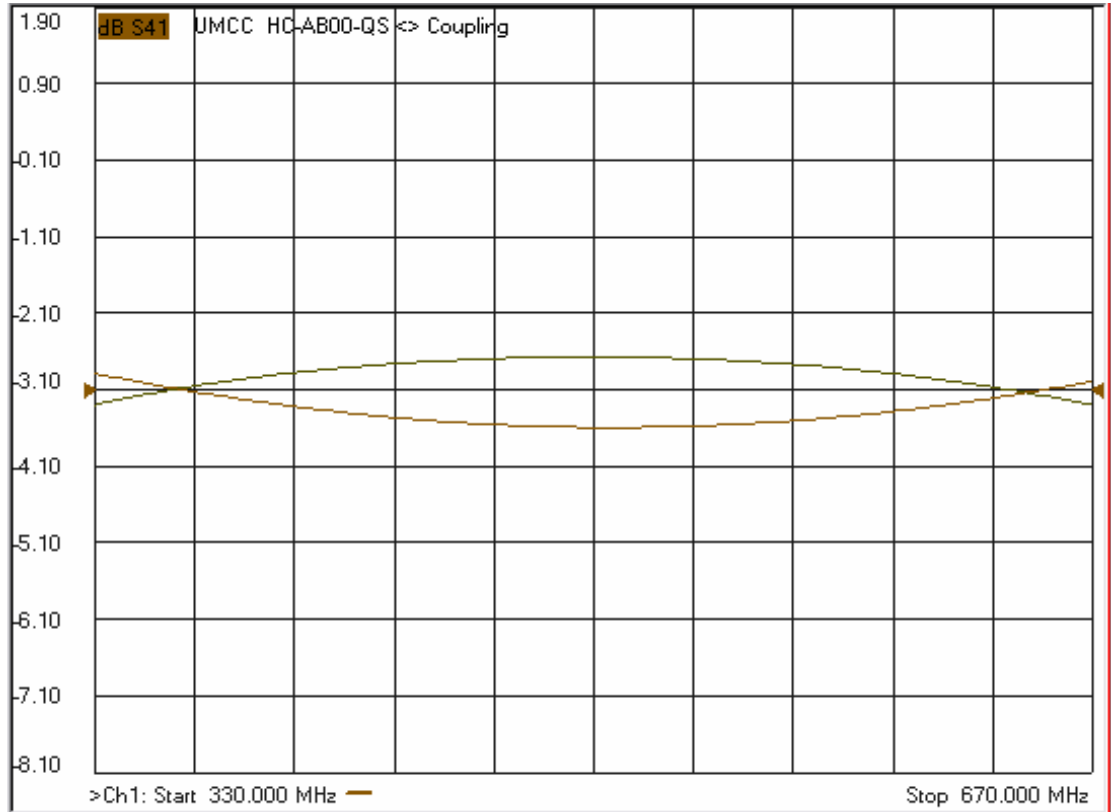

Model: HC-AB000-QS

- Coupling

- Return Loss

Model: HC-AB000-QS

- Isolation

- Phase