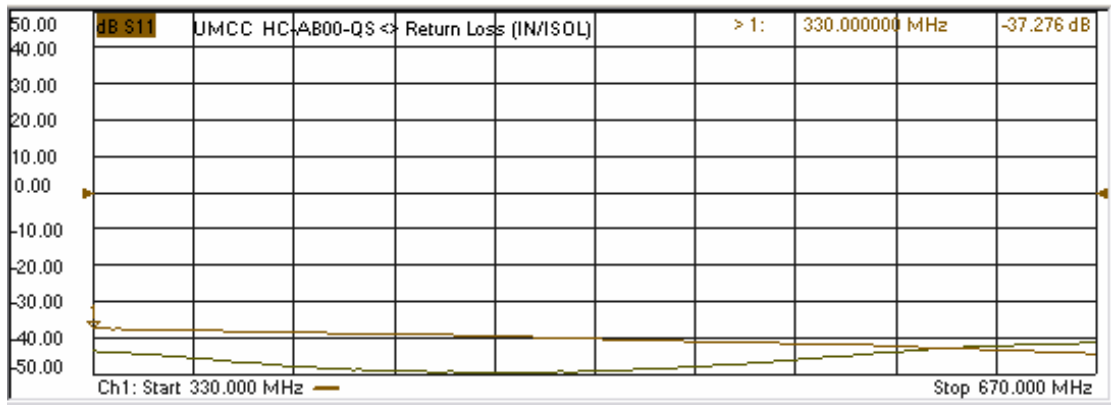

Model: HC-AB000-QS

- Coupling

- Return Loss

Model: HC-AB000-QS

- Isolation

- Phase