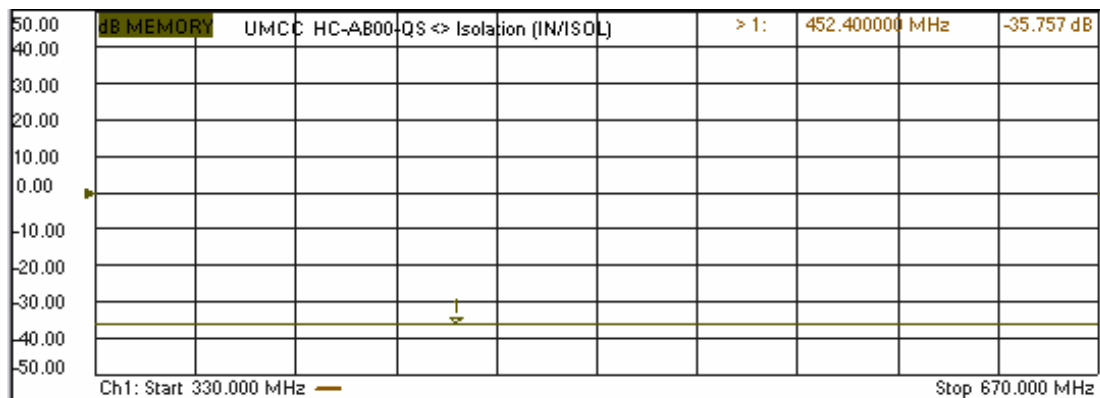

Model: HC-AB000-QS

- Coupling

- Return Loss

Model: HC-AB000-QS

- Isolation

- Phase