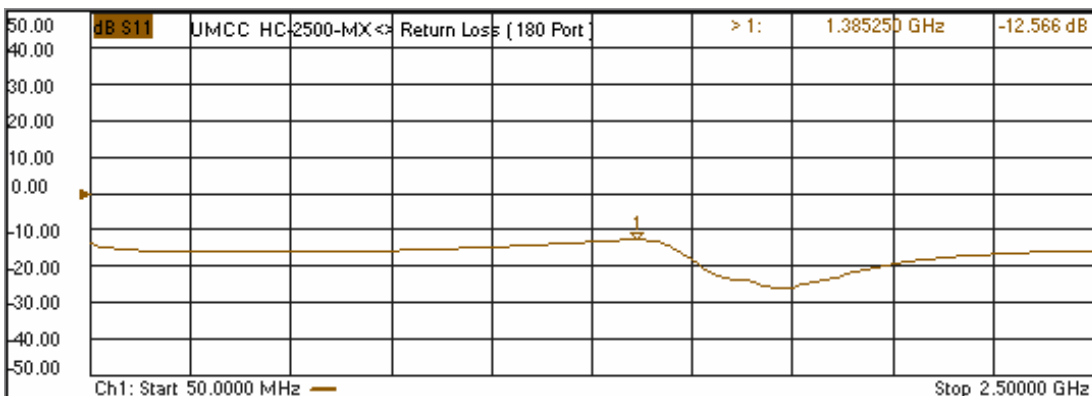

Model: HC-2500-MX

- Coupling  
Sum Port to 0° Port  
Sum Port to 180° Port

- Coupling  
Diff. Port to 0° Port  
Diff. Port to 180° Port

-Isolation  
Between 0° & 180°

-Isolation  
Between Sum & Diff.

Model: HC-2500-MX

- Return Loss  
(SUM & DIFF Ports)

- Return Loss  
(0° & 180° Ports)

Model: HC-2500-MX

- Phase Difference  
Sum Port to 0° Port  
Sum Port to 180° Port

- Phase Difference  
Diff. Port to 0° Port  
Diff. Port to 180° Port