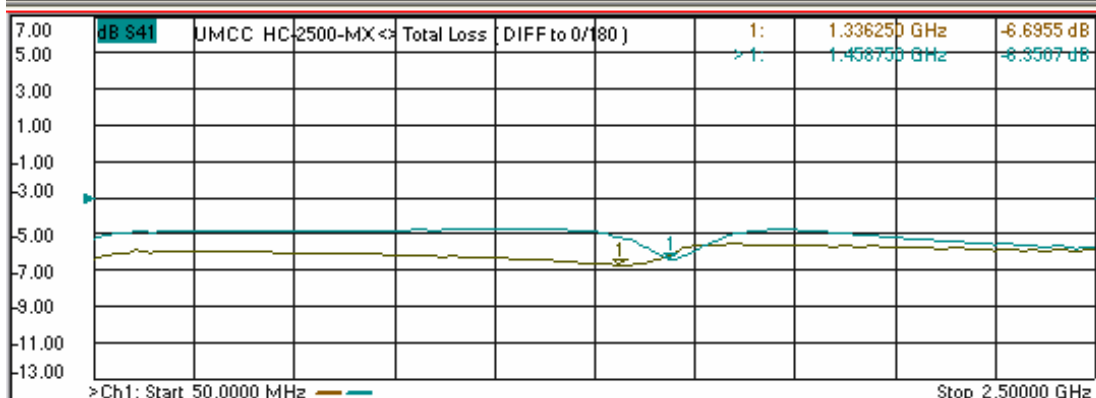

Model: HC-2500-MX

- Coupling  
Sum Port to 0° Port  
Sum Port to 180° Port

- Coupling  
Diff. Port to 0° Port  
Diff. Port to 180° Port

-Isolation  
Between 0° & 180°

-Isolation  
Between Sum & Diff.

Model: HC-2500-MX

- Return Loss  
(SUM & DIFF Ports)

- Return Loss  
(0° & 180° Ports)

Model: HC-2500-MX

- Phase Difference  
Sum Port to 0° Port  
Sum Port to 180° Port

- Phase Difference  
Diff. Port to 0° Port  
Diff. Port to 180° Port