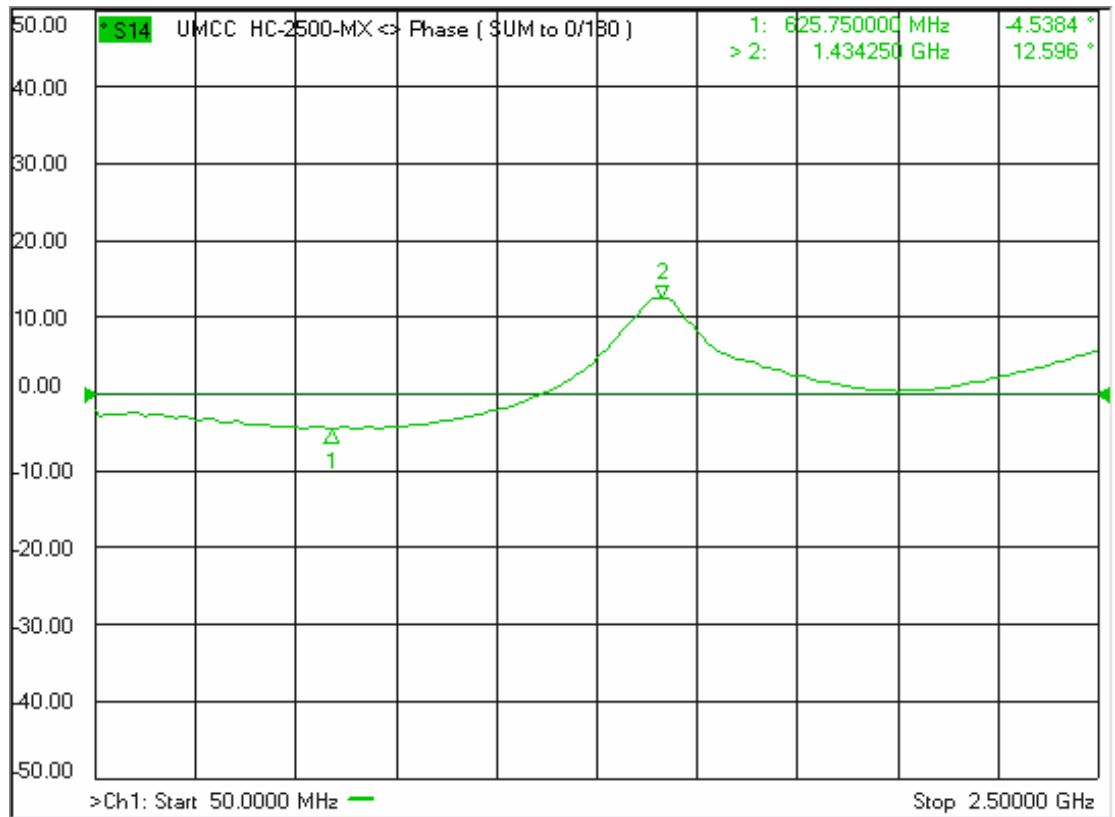

Model: HC-2500-MX

- Coupling  
Sum Port to 0° Port  
Sum Port to 180° Port

- Coupling  
Diff. Port to 0° Port  
Diff. Port to 180° Port

-Isolation  
Between 0° & 180°

-Isolation  
Between Sum & Diff.

Model: HC-2500-MX

- Return Loss  
(SUM & DIFF Ports)

- Return Loss  
(0° & 180° Ports)

Model: HC-2500-MX

- Phase Difference  
Sum Port to 0° Port  
Sum Port to 180° Port

- Phase Difference  
Diff. Port to 0° Port  
Diff. Port to 180° Port