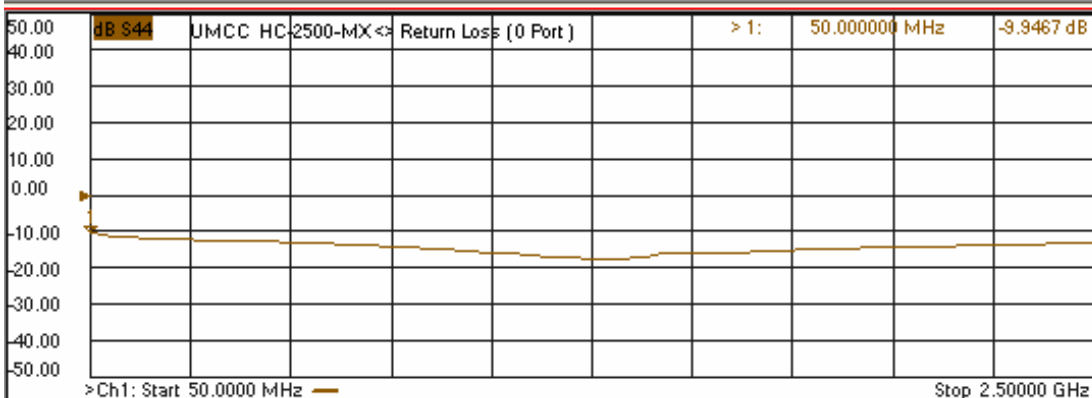

Model: HC-2500-MX

- Coupling  
Sum Port to 0° Port  
Sum Port to 180° Port

- Coupling  
Diff. Port to 0° Port  
Diff. Port to 180° Port

-Isolation  
Between 0° & 180°

-Isolation  
Between Sum & Diff.

Model: HC-2500-MX

- Return Loss  
(SUM & DIFF Ports)

- Return Loss  
(0° & 180° Ports)

Model: HC-2500-MX

- Phase Difference  
Sum Port to 0° Port  
Sum Port to 180° Port

- Phase Difference  
Diff. Port to 0° Port  
Diff. Port to 180° Port