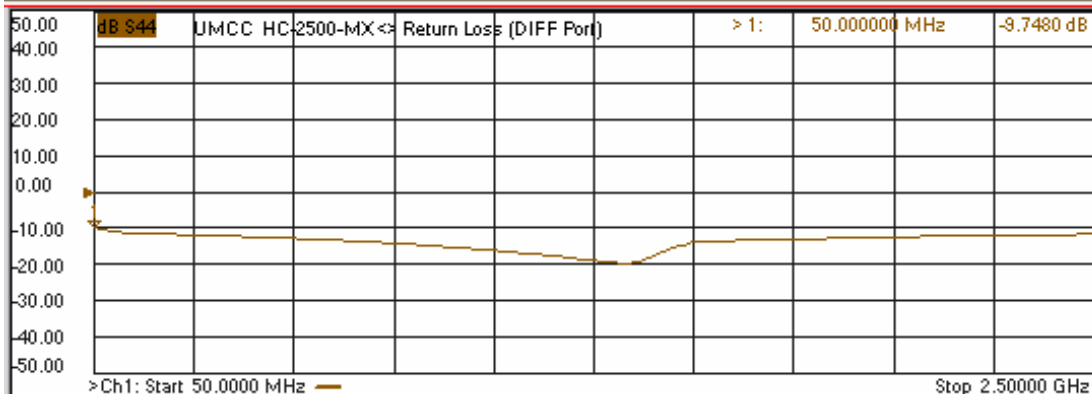

Model: HC-2500-MX

- Coupling  
Sum Port to 0° Port  
Sum Port to 180° Port

- Coupling  
Diff. Port to 0° Port  
Diff. Port to 180° Port

-Isolation  
Between 0° & 180°

-Isolation  
Between Sum & Diff.

Model: HC-2500-MX

- Return Loss  
(SUM & DIFF Ports)

- Return Loss  
(0° & 180° Ports)

Model: HC-2500-MX

- Phase Difference  
Sum Port to 0° Port  
Sum Port to 180° Port

- Phase Difference  
Diff. Port to 0° Port  
Diff. Port to 180° Port