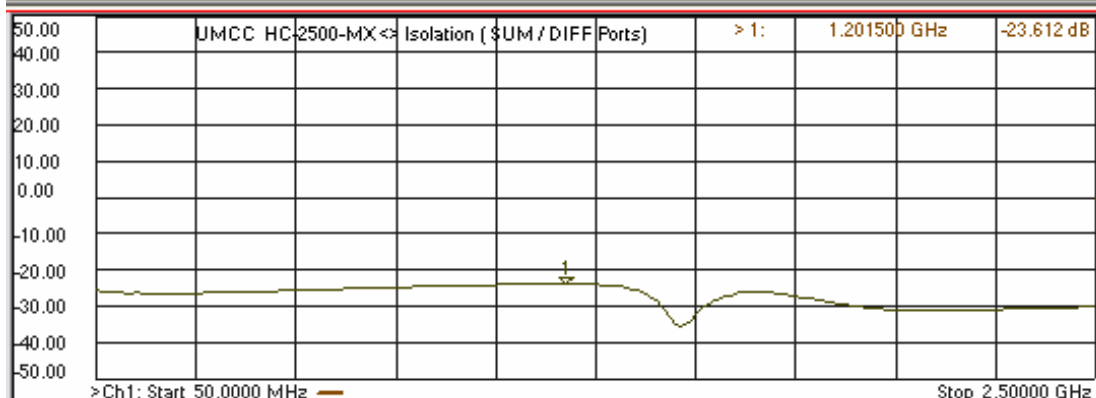

Model: HC-2500-MX

- Coupling  
Sum Port to 0° Port  
Sum Port to 180° Port

- Coupling  
Diff. Port to 0° Port  
Diff. Port to 180° Port

-Isolation  
Between 0° & 180°

-Isolation  
Between Sum & Diff.

Model: HC-2500-MX

- Return Loss  
(SUM & DIFF Ports)

- Return Loss  
(0° & 180° Ports)

Model: HC-2500-MX

- Phase Difference  
Sum Port to 0° Port  
Sum Port to 180° Port

- Phase Difference  
Diff. Port to 0° Port  
Diff. Port to 180° Port