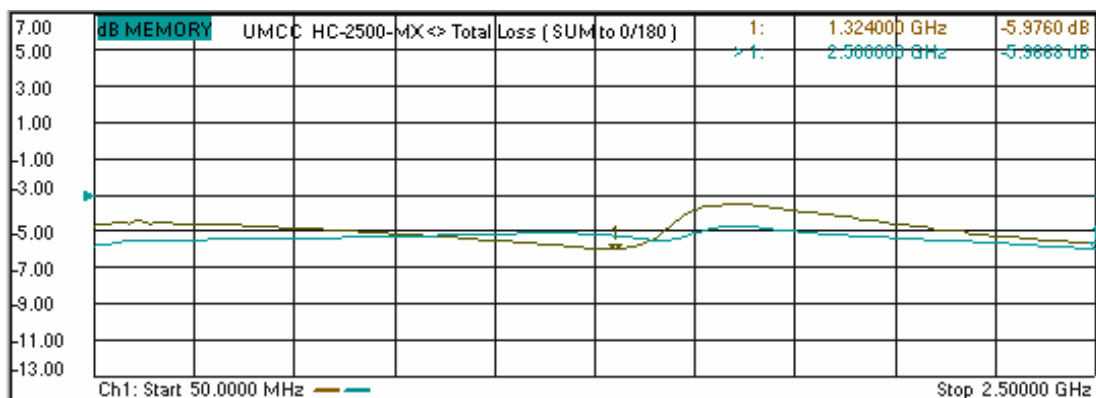

Model: HC-2500-MX

- Coupling  
Sum Port to 0° Port  
Sum Port to 180° Port

- Coupling  
Diff. Port to 0° Port  
Diff. Port to 180° Port

-Isolation  
Between 0° & 180°

-Isolation  
Between Sum & Diff.

Model: HC-2500-MX

- Return Loss  
(SUM & DIFF Ports)

- Return Loss  
(0° & 180° Ports)

Model: HC-2500-MX

- Phase Difference  
Sum Port to 0° Port  
Sum Port to 180° Port

- Phase Difference  
Diff. Port to 0° Port  
Diff. Port to 180° Port