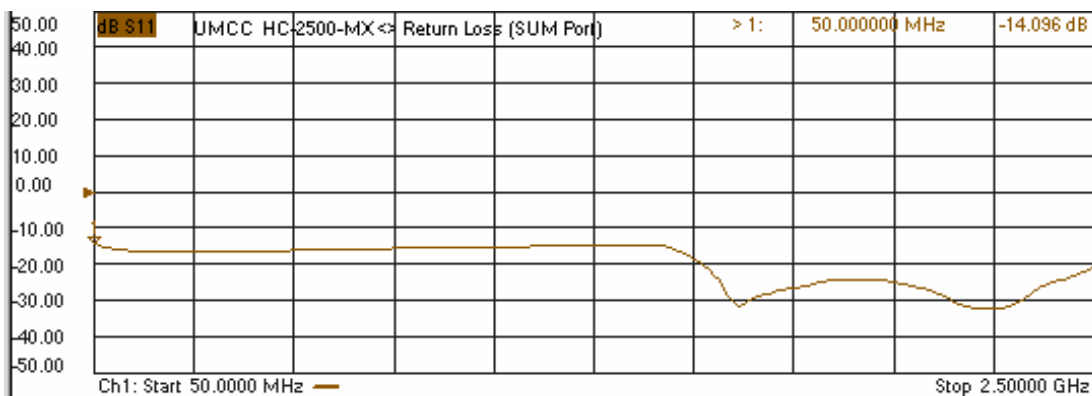

Model: HC-2500-MX

- Coupling  
Sum Port to 0° Port  
Sum Port to 180° Port

- Coupling  
Diff. Port to 0° Port  
Diff. Port to 180° Port

-Isolation  
Between 0° & 180°

-Isolation  
Between Sum & Diff.

Model: HC-2500-MX

- Return Loss  
(SUM & DIFF Ports)

- Return Loss  
(0° & 180° Ports)

Model: HC-2500-MX

- Phase Difference  
Sum Port to 0° Port  
Sum Port to 180° Port

- Phase Difference  
Diff. Port to 0° Port  
Diff. Port to 180° Port