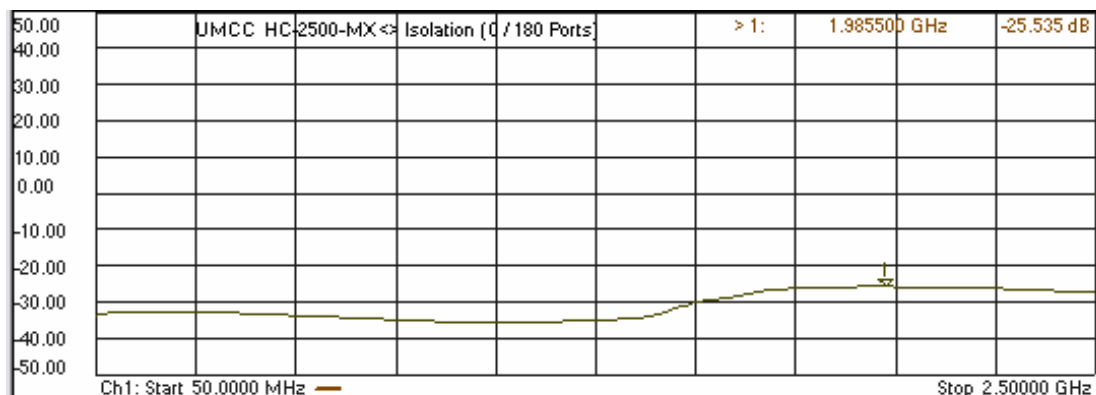

Model: HC-2500-MX

- Coupling  
Sum Port to 0° Port  
Sum Port to 180° Port

- Coupling  
Diff. Port to 0° Port  
Diff. Port to 180° Port

-Isolation  
Between 0° & 180°

-Isolation  
Between Sum & Diff.

Model: HC-2500-MX

- Return Loss  
(SUM & DIFF Ports)

- Return Loss  
(0° & 180° Ports)

Model: HC-2500-MX

- Phase Difference  
Sum Port to 0° Port  
Sum Port to 180° Port

- Phase Difference  
Diff. Port to 0° Port  
Diff. Port to 180° Port