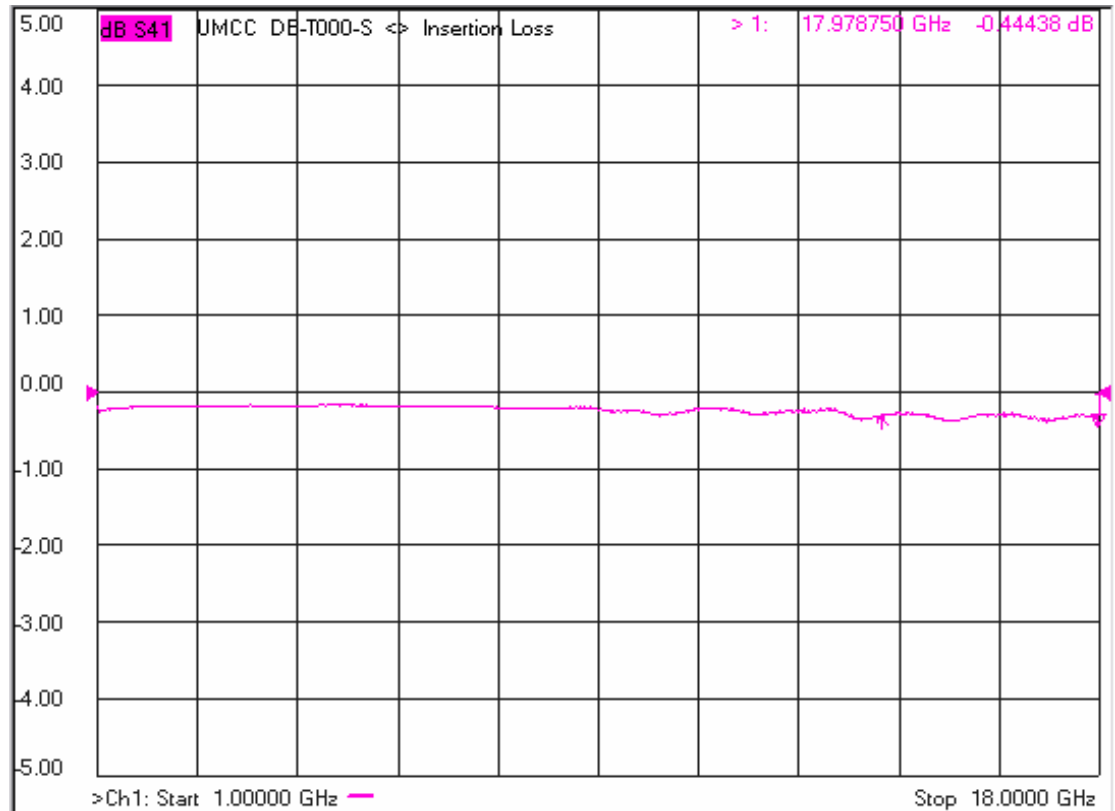

Model: DB-T000-S

-Insertion Loss

-Return Loss