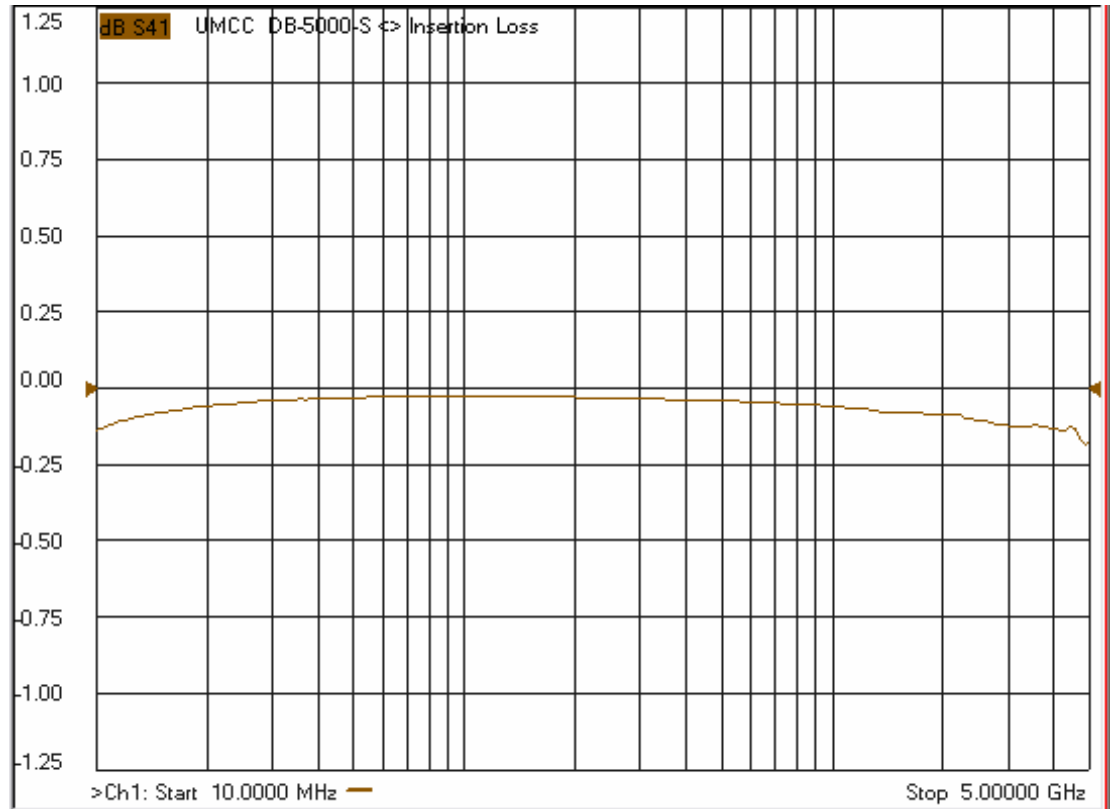

Model: DB-5000-S

-Insertion Loss

-Return Loss

Model: DB-5000-S

-Rejection Band