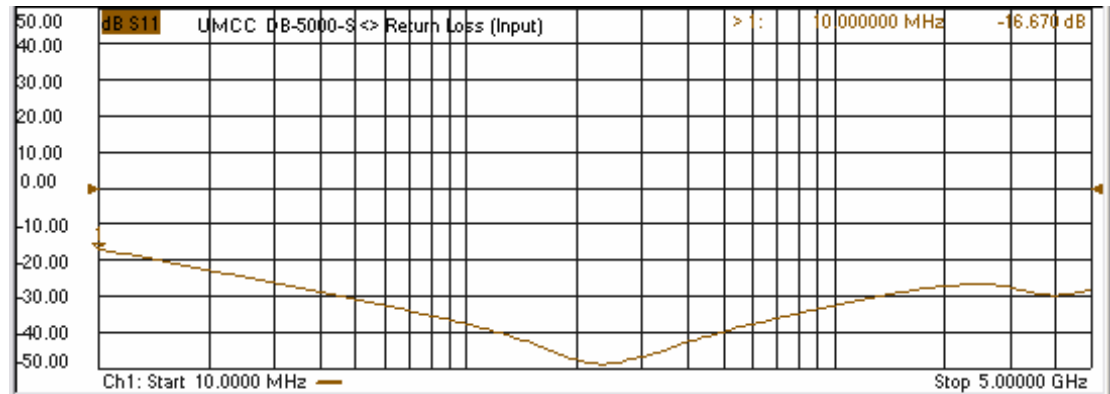

Model: DB-5000-S

-Insertion Loss

-Return Loss

Model: DB-5000-S

-Rejection Band