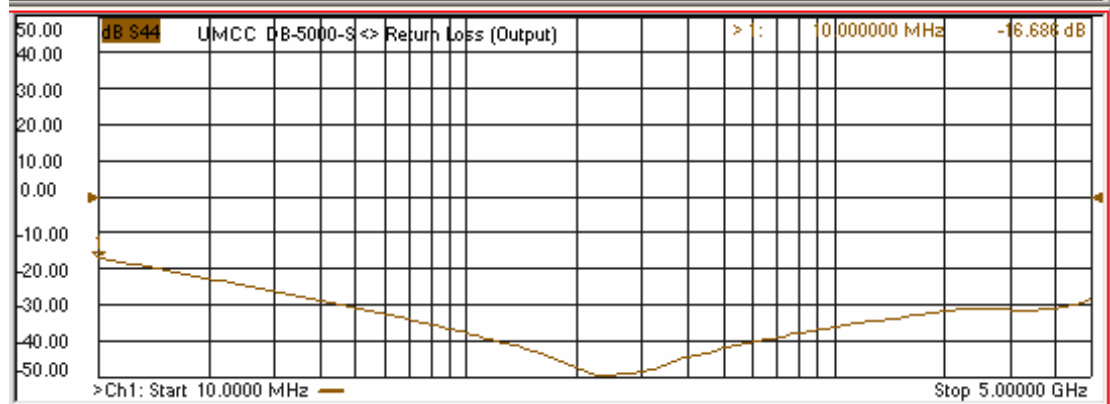

Model: DB-5000-S

-Insertion Loss

-Return Loss

Model: DB-5000-S

-Rejection Band