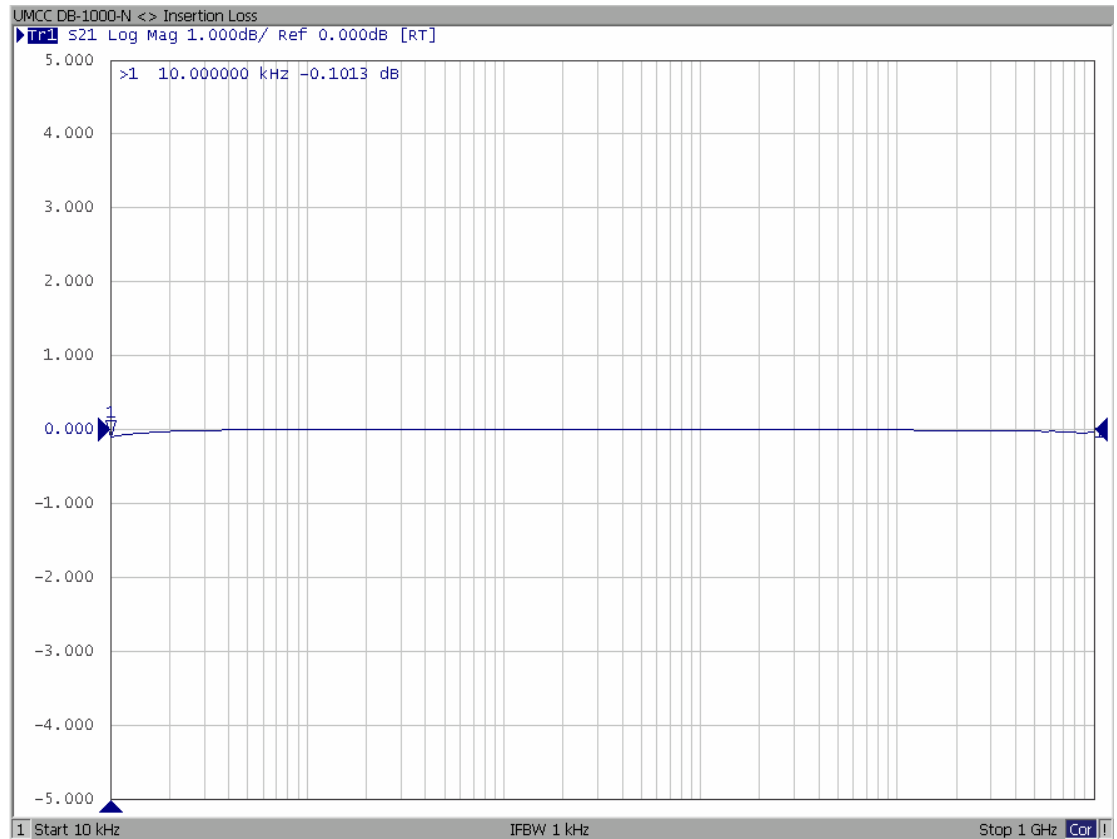

Model: DB-1000-N

-Insertion Loss

-Return Loss