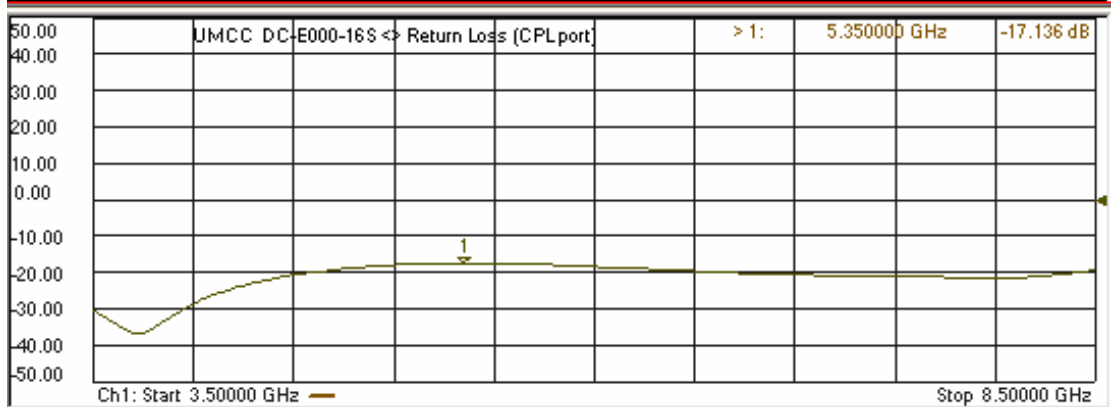

Model: DC-E000-16S

- Insertion Loss

- Coupling

Model: DC-E000-16S

**- Return Loss**

**- Directivity**