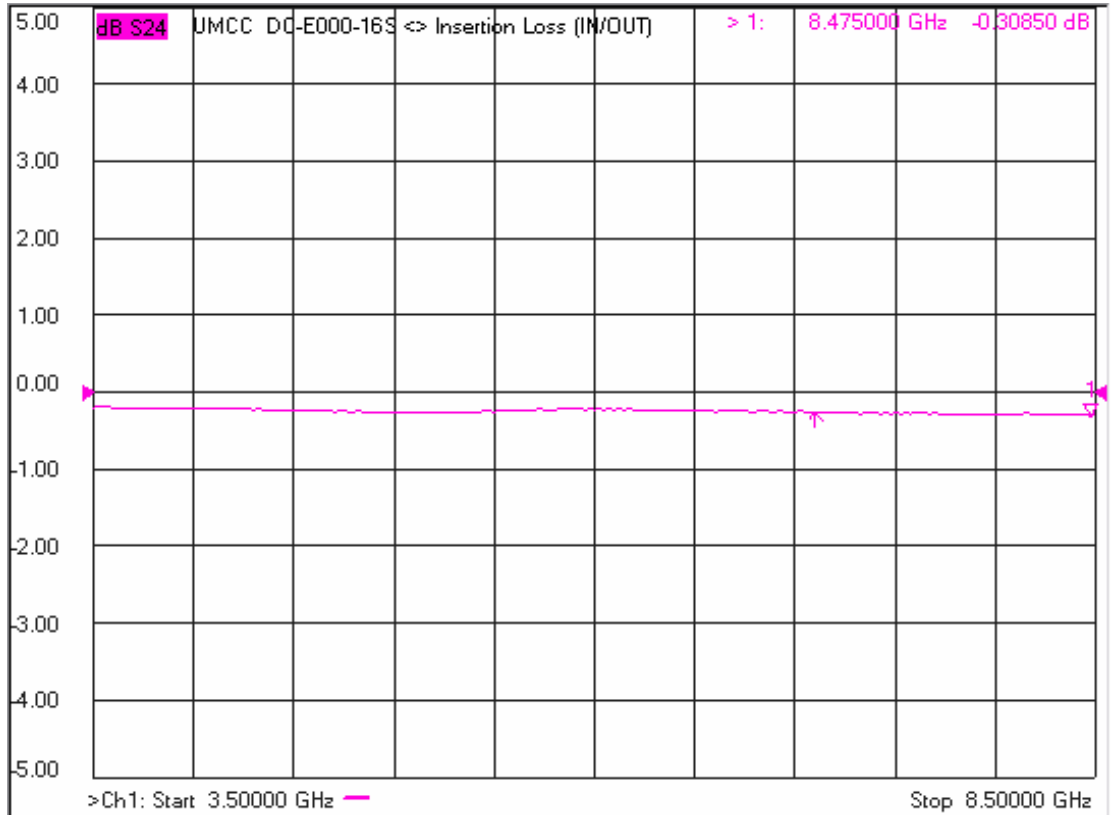

Model: DC-E000-16S

- Insertion Loss

- Coupling

Model: DC-E000-16S

**- Return Loss**

**- Directivity**