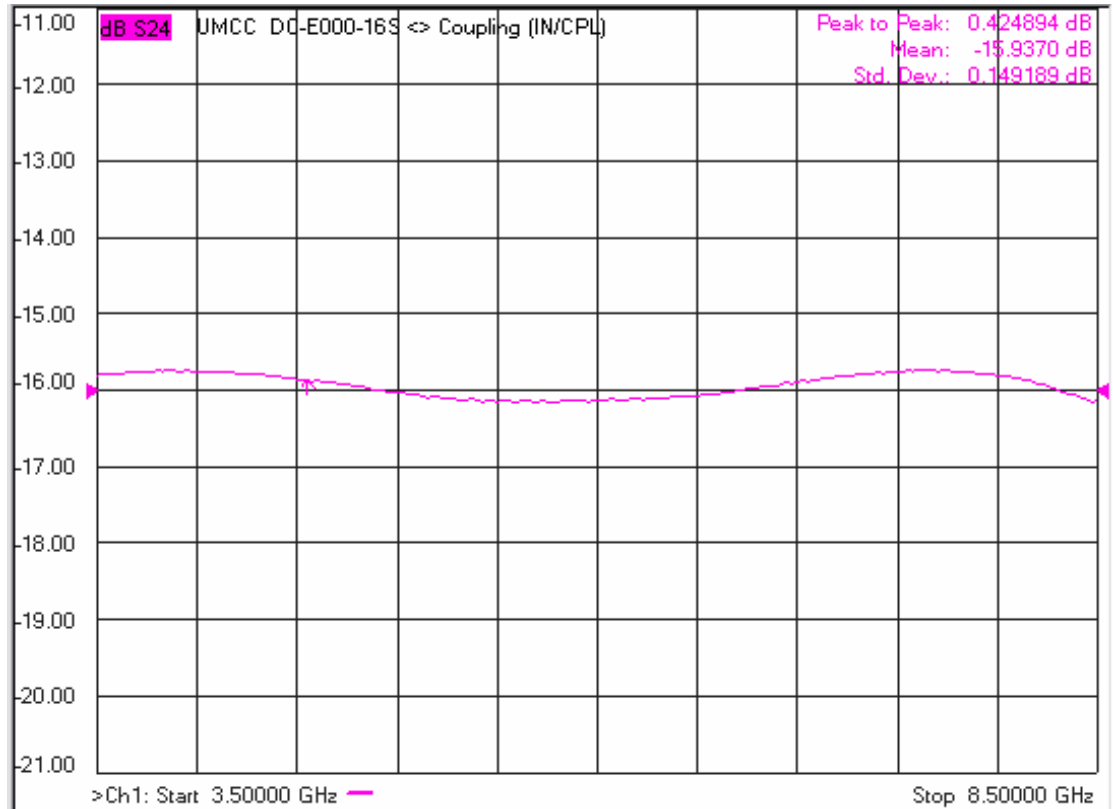

Model: DC-E000-16S

- Insertion Loss

- Coupling

Model: DC-E000-16S

**- Return Loss**

**- Directivity**