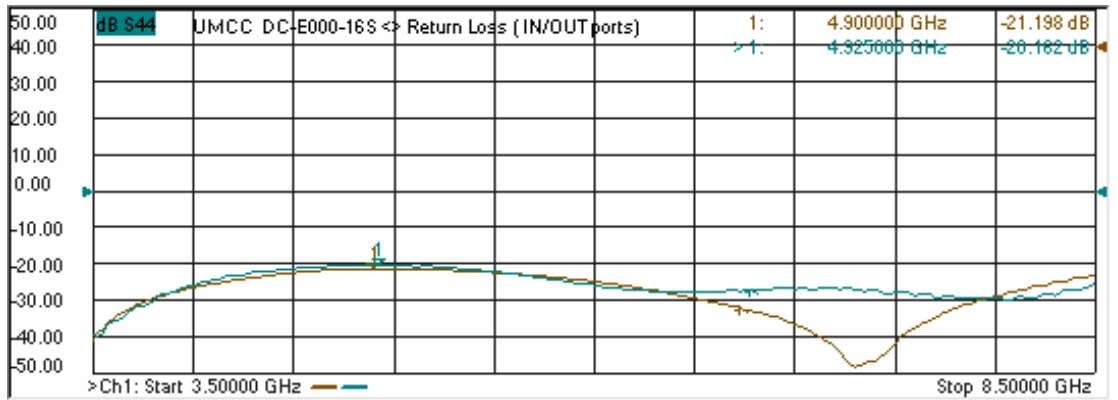

Model: DC-E000-16S

- Insertion Loss

- Coupling

Model: DC-E000-16S

**- Return Loss**

**- Directivity**