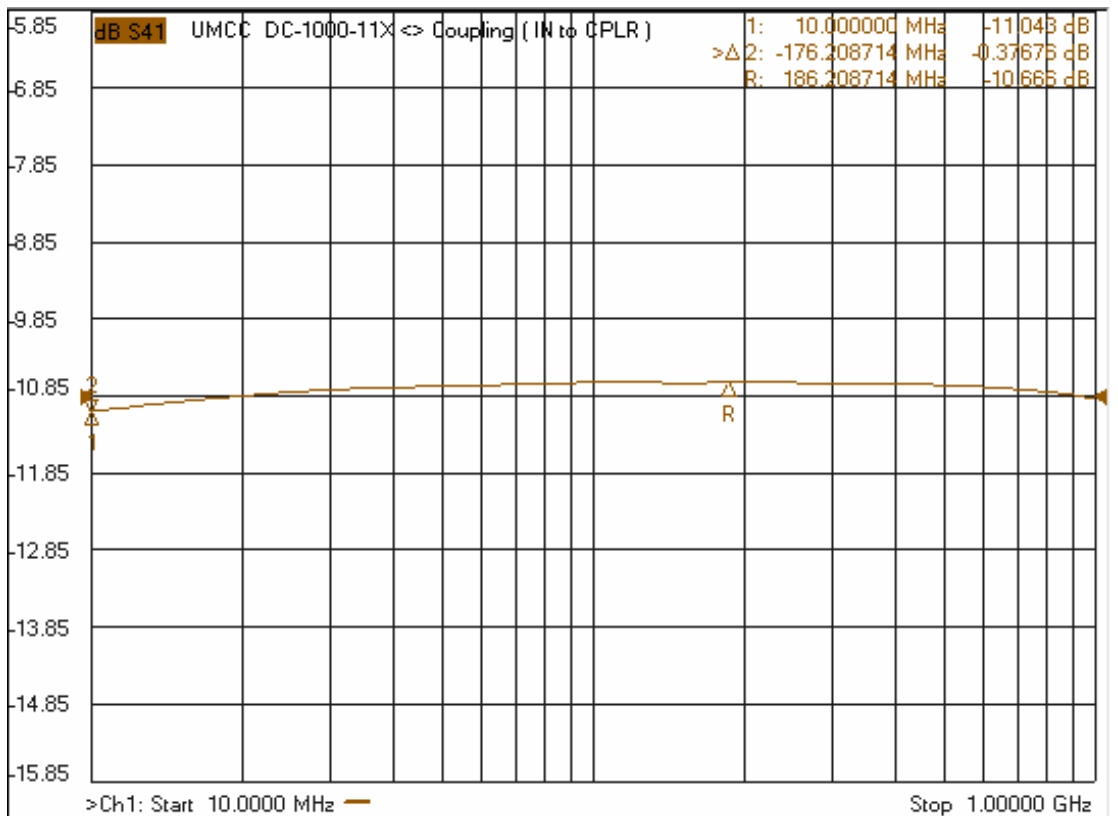

Model: DC-1000-11X

-Insertion Loss

-Coupling

Model: DC-1000-11X

-Return Loss

-Directivity