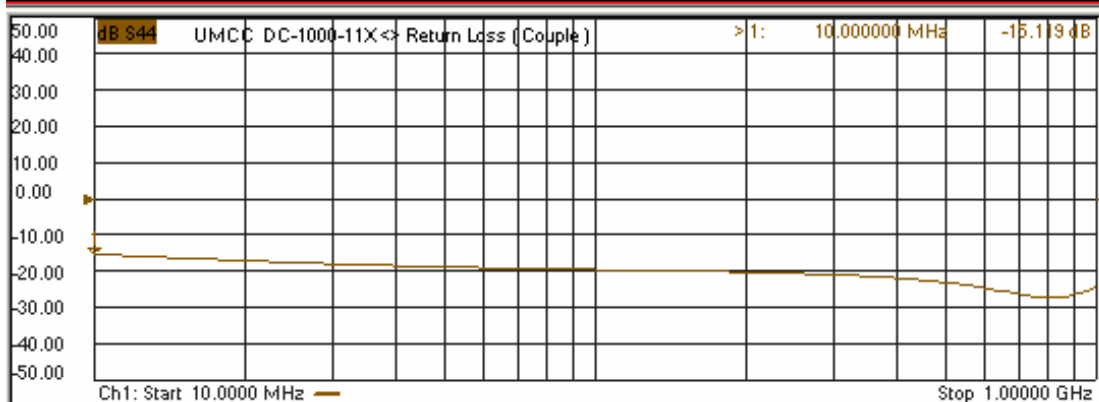

Model: DC-1000-11X

-Insertion Loss

-Coupling

Model: DC-1000-11X

-Return Loss

-Directivity