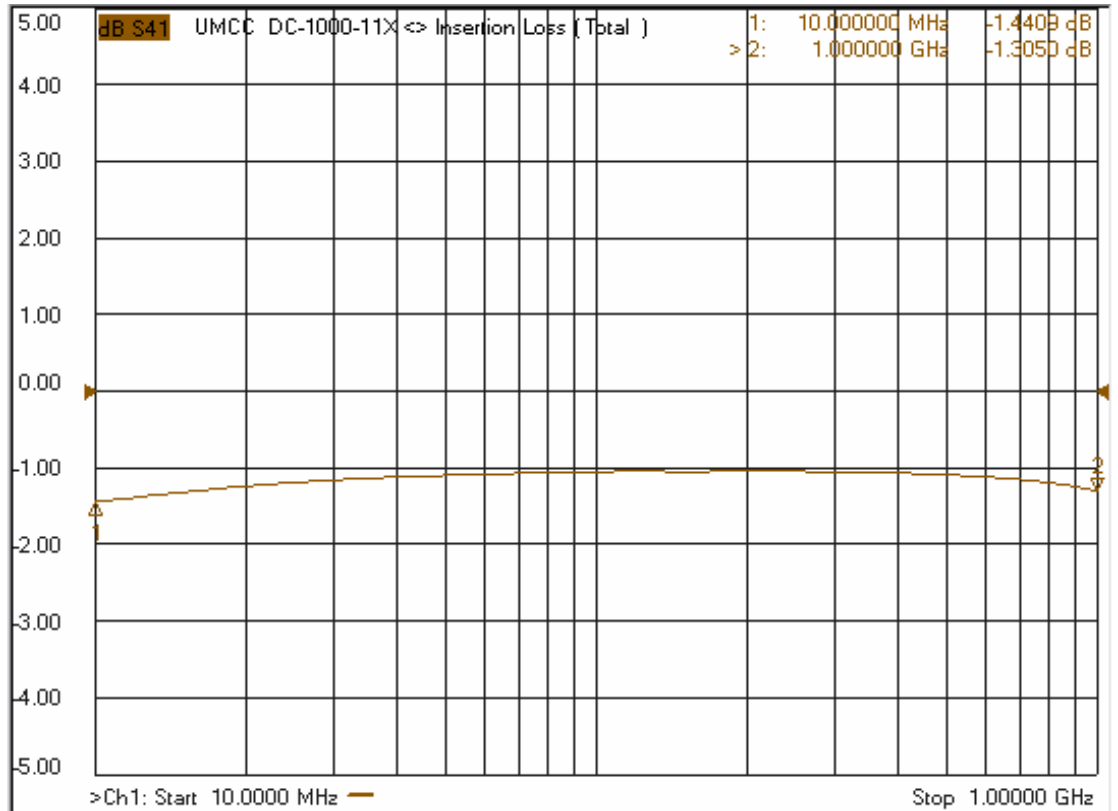

Model: DC-1000-11X

-Insertion Loss

-Coupling

Model: DC-1000-11X

-Return Loss

-Directivity