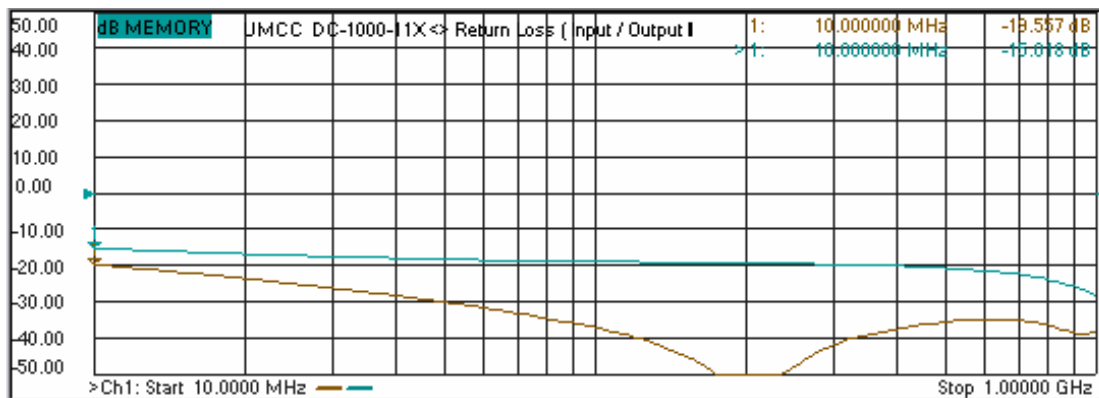

Model: DC-1000-11X

-Insertion Loss

-Coupling

Model: DC-1000-11X

-Return Loss

-Directivity