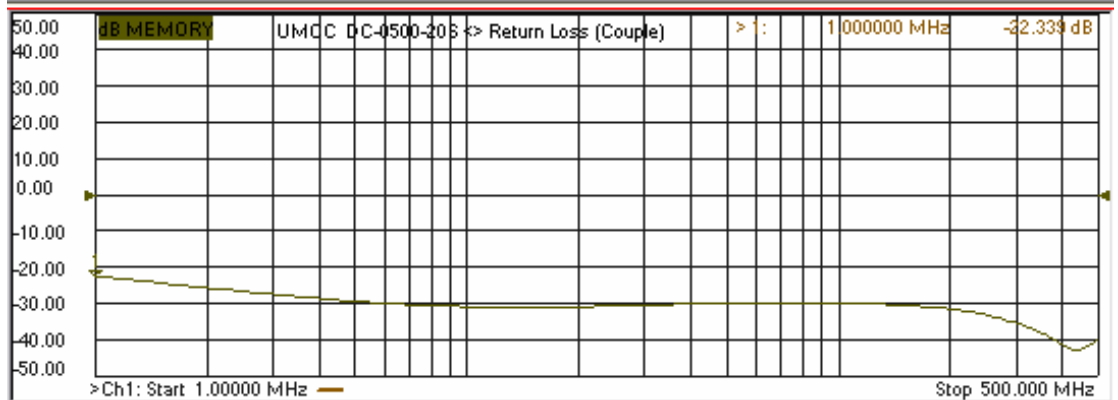

Model: DC-0500-20X

-Insertion Loss

-Coupling

Model: DC-0500-20X

-Return Loss

-Directivity