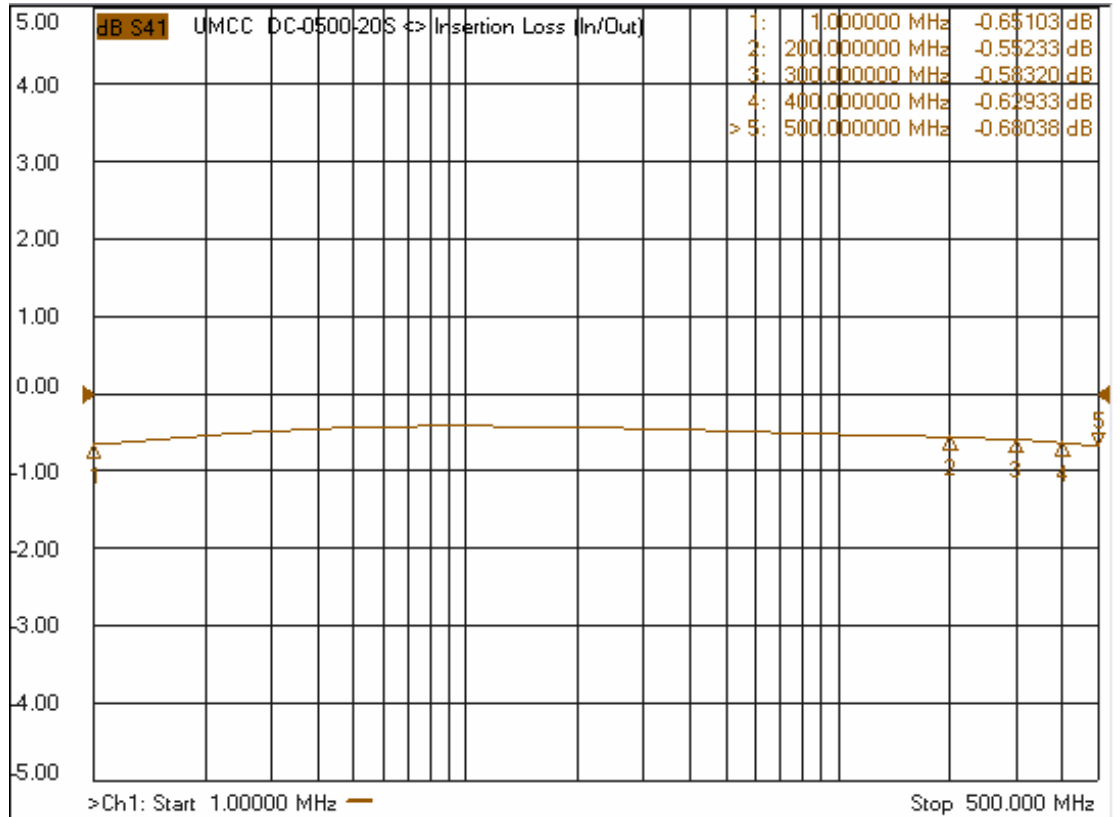

Model: DC-0500-20X

-Insertion Loss

-Coupling

Model: DC-0500-20X

-Return Loss

-Directivity