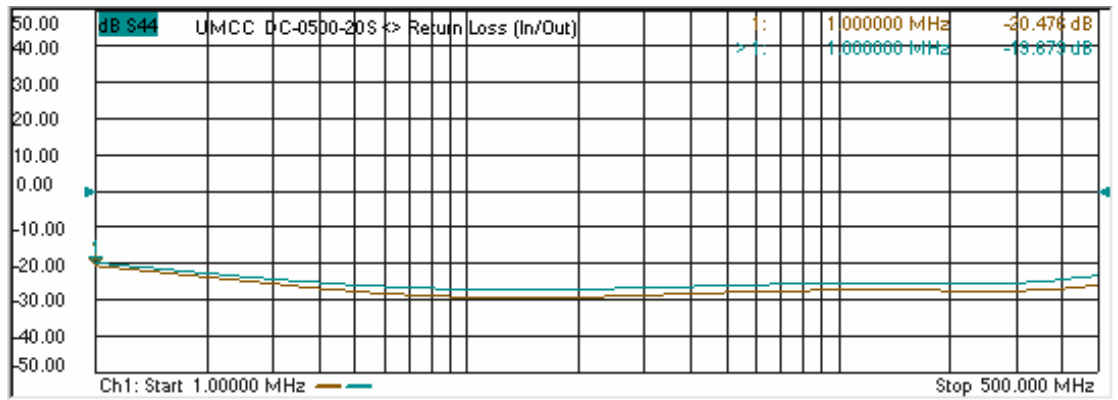

Model: DC-0500-20X

-Insertion Loss

-Coupling

Model: DC-0500-20X

-Return Loss

-Directivity