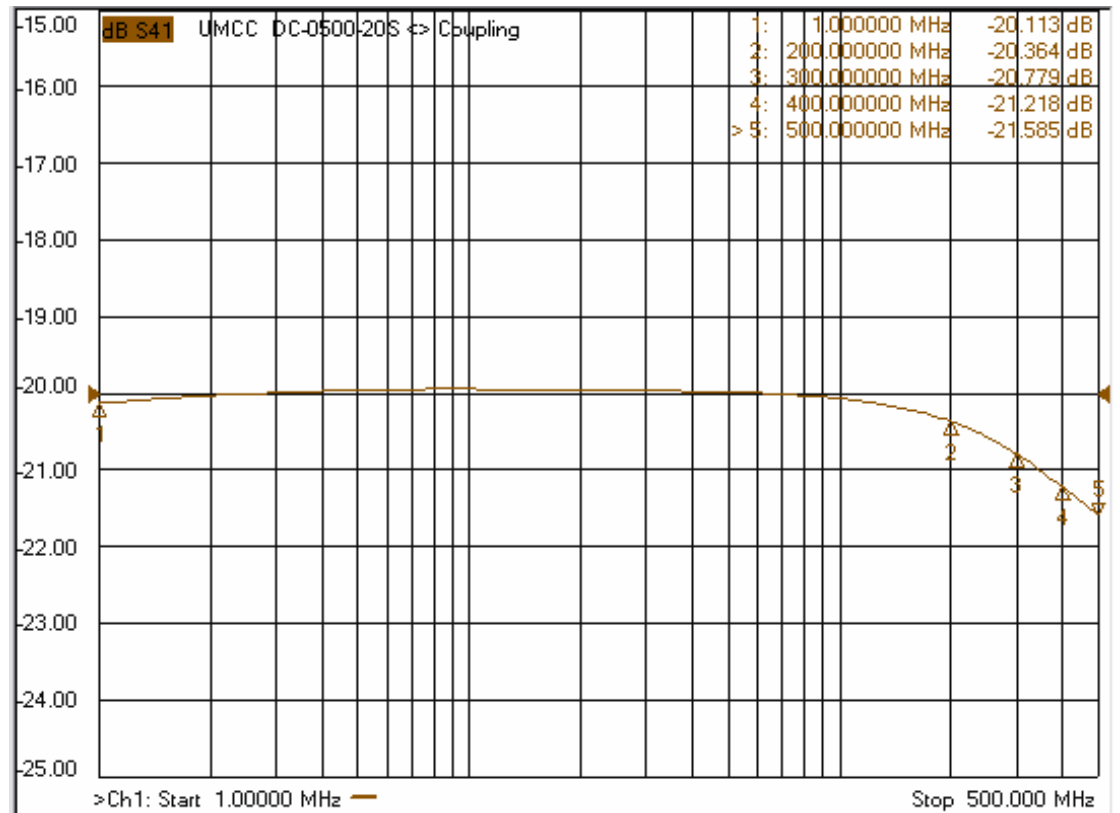

Model: DC-0500-20X

-Insertion Loss

-Coupling

Model: DC-0500-20X

-Return Loss

-Directivity