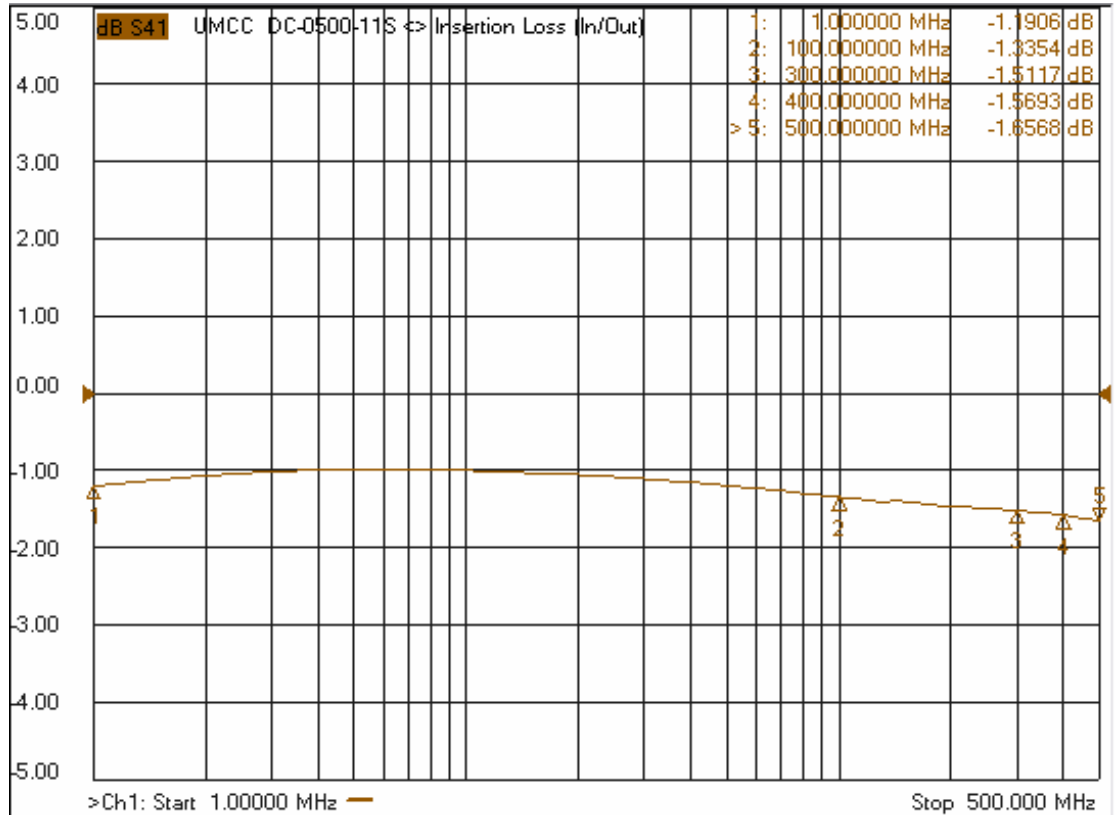

Model: DC-0500-11X

-Insertion Loss

-Coupling

Model: DC-0500-11X

-Return Loss

-Directivity