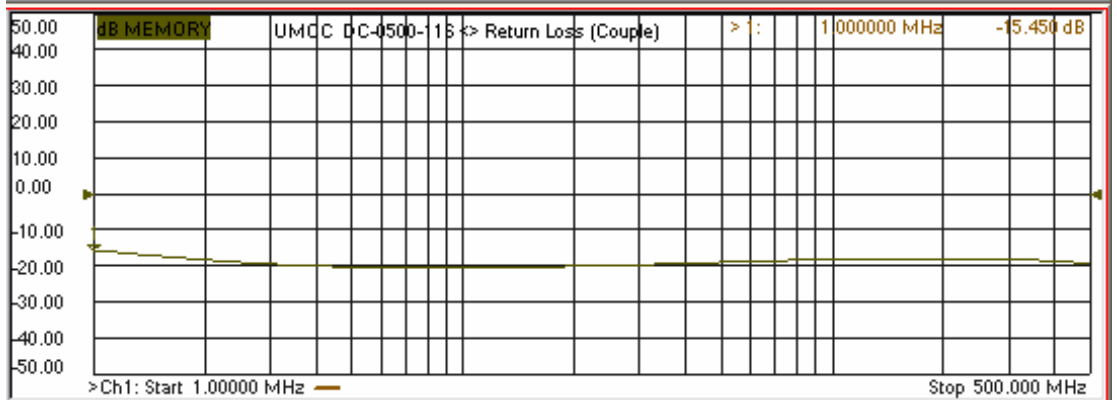

Model: DC-0500-11X

-Insertion Loss

-Coupling

Model: DC-0500-11X

-Return Loss

-Directivity