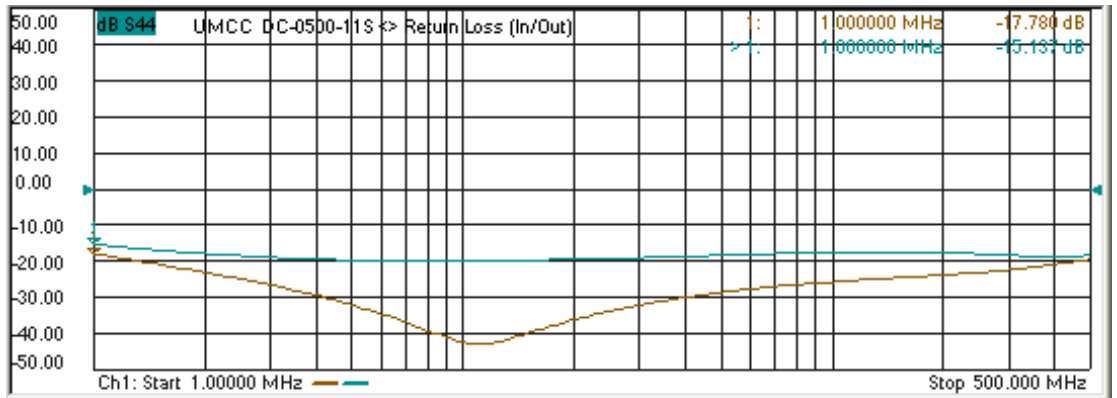

Model: DC-0500-11X

-Insertion Loss

-Coupling

Model: DC-0500-11X

-Return Loss

-Directivity