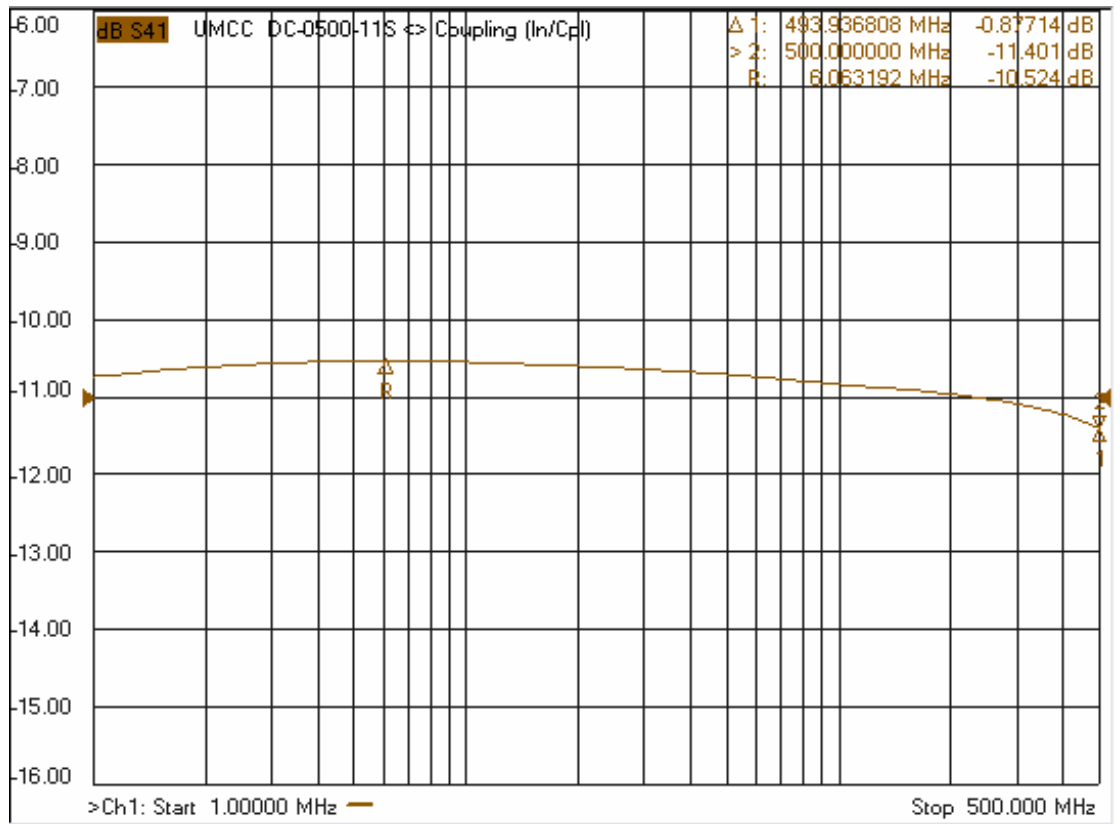

Model: DC-0500-11X

-Insertion Loss

-Coupling

Model: DC-0500-11X

-Return Loss

-Directivity