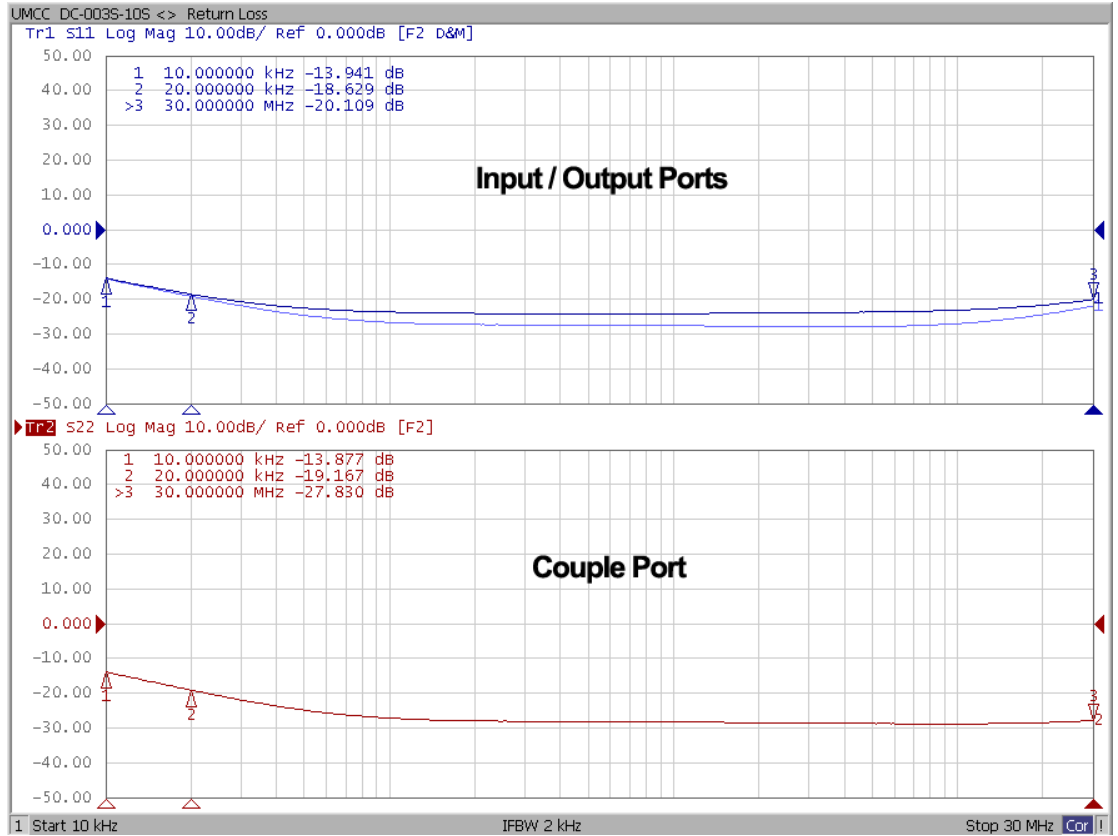

Model: DC-003S-10S

-Insertion Loss

-Coupling

Model: DC-003S-10S

-Return Loss

-Directivity