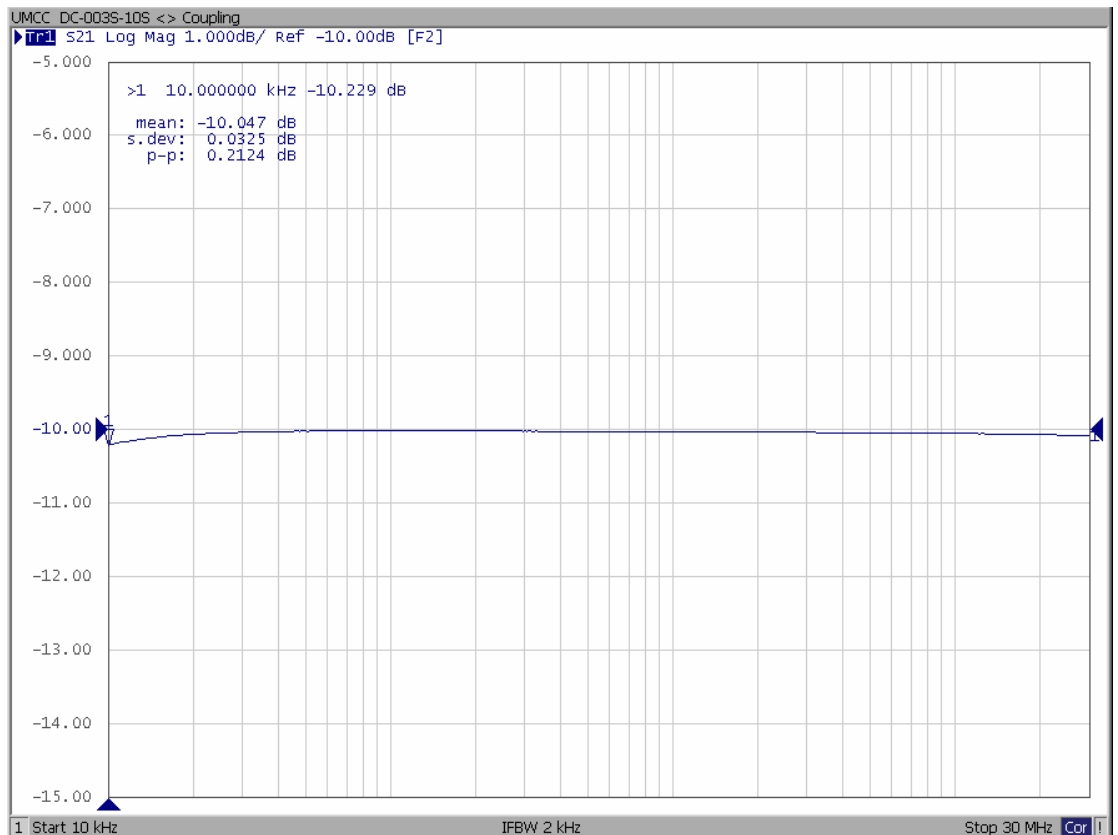

Model: DC-003S-10S

-Insertion Loss

-Coupling

Model: DC-003S-10S

-Return Loss

-Directivity