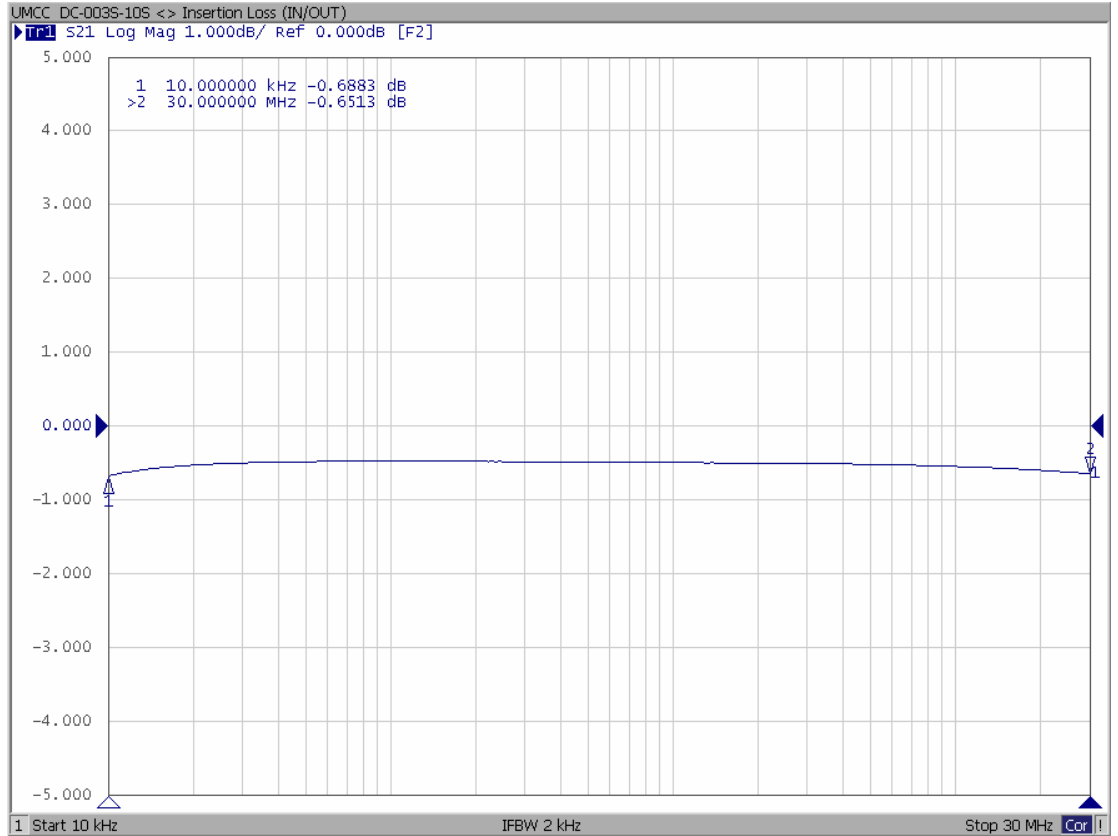

Model: DC-003S-10S

-Insertion Loss

-Coupling

Model: DC-003S-10S

-Return Loss

-Directivity